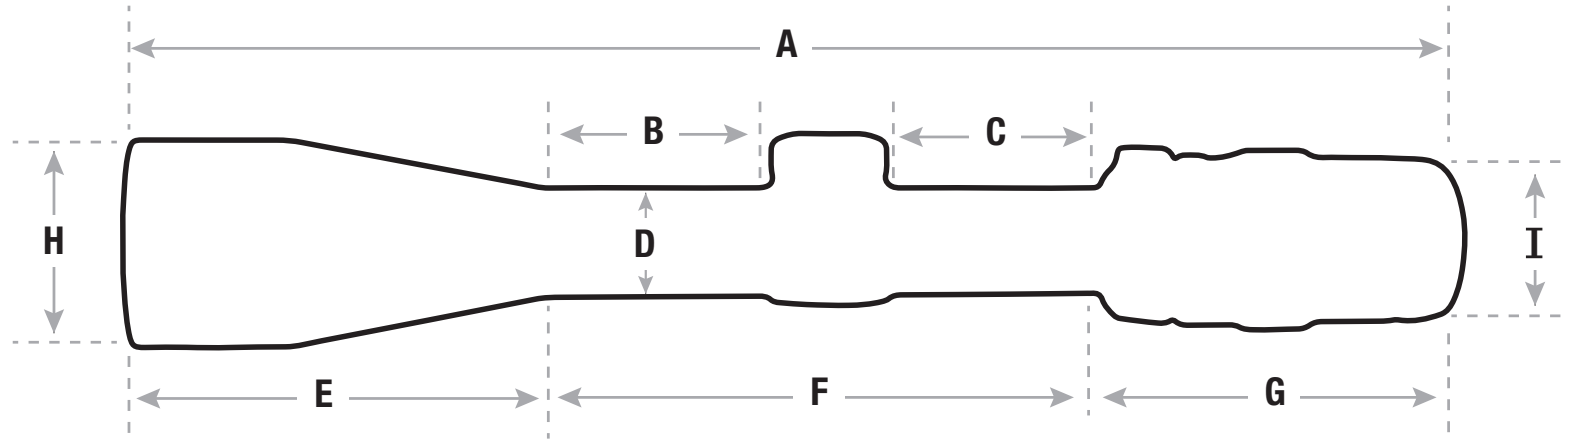

Trijicon Tenmile® & Tenmile® HX Riflescope Dimensions

	3-18x44 TM1844 / TMHX1844	3-18x50 TMHX1850	4-24x50 TM42450	4.5-30x56 TM3056 / TMHX3056	5-25x50 TM2550 / TMHX2550	5-50x56 TM5056 / TMHX5056	6-24x50 TM62450 / TMHX2450
A	15.0 in. (382mm)	14.9 in. (378mm)	14.5 in. (367mm)	14.2 in. (361mm)	13.5 in. (343mm)	16.0 in. (406mm)	14.3 in. (363mm)
B	2.1 in. (52mm)	2.3 in. (57mm)	2.0 in. (52mm)	1.9 in. (48mm)	1.7 in. (43mm)	2.0 in. (51mm)	2.0 in. (51mm)
C	2.6 in. (66mm)	2.3 in. (57mm)	2.2 in. (55mm)	2.8 in. (72mm)	2.0 in. (51mm)	2.3 in. (58mm)	2.2 in. (55mm)
D	1.2 in. (30mm)	1.2 in. (30mm)	1.2 in. (30mm)	1.3 in. (34mm)	1.2 in. (30mm)	1.3 in. (34mm)	1.2 in. (30mm)
E	5.1 in. (130mm)	5.0 in. (127mm)	5.0 in. (127mm)	3.9 in. (98mm)	4.8 in. (121mm)	6.2 in. (158mm)	5.0 in. (127mm)
F	6.2 in. (157mm)	6.1 in. (154mm)	5.8 in. (146mm)	6.5 in. (166mm)	5.2 in. (132mm)	6.1 in. (155mm)	5.7 in. (145mm)
G	3.7 in. (95mm)	3.8 in. (96mm)	3.7 in. (95mm)	3.9 in. (98mm)	3.5 in. (89mm)	3.6 in. (91mm)	3.6 in. (91mm)
H	2.1 in. (52mm)	2.3 in. (59mm)	2.3 in. (59mm)	2.6 in. (65mm)	2.3 in. (59mm)	2.6 in. (65mm)	2.3 in. (59mm)
I	1.7 in. (43mm)	1.6 in. (41mm)	1.7 in. (43mm)	1.7 in. (43mm)	1.7 in. (43mm)	1.7 in. (43mm)	1.7 in. (43mm)

Specifications subject to change without notice.

*Illustration is for demonstrative purpose, and is not drawn to scale.
Rounded to nearest tenth of an inch, and nearest whole millimeter.