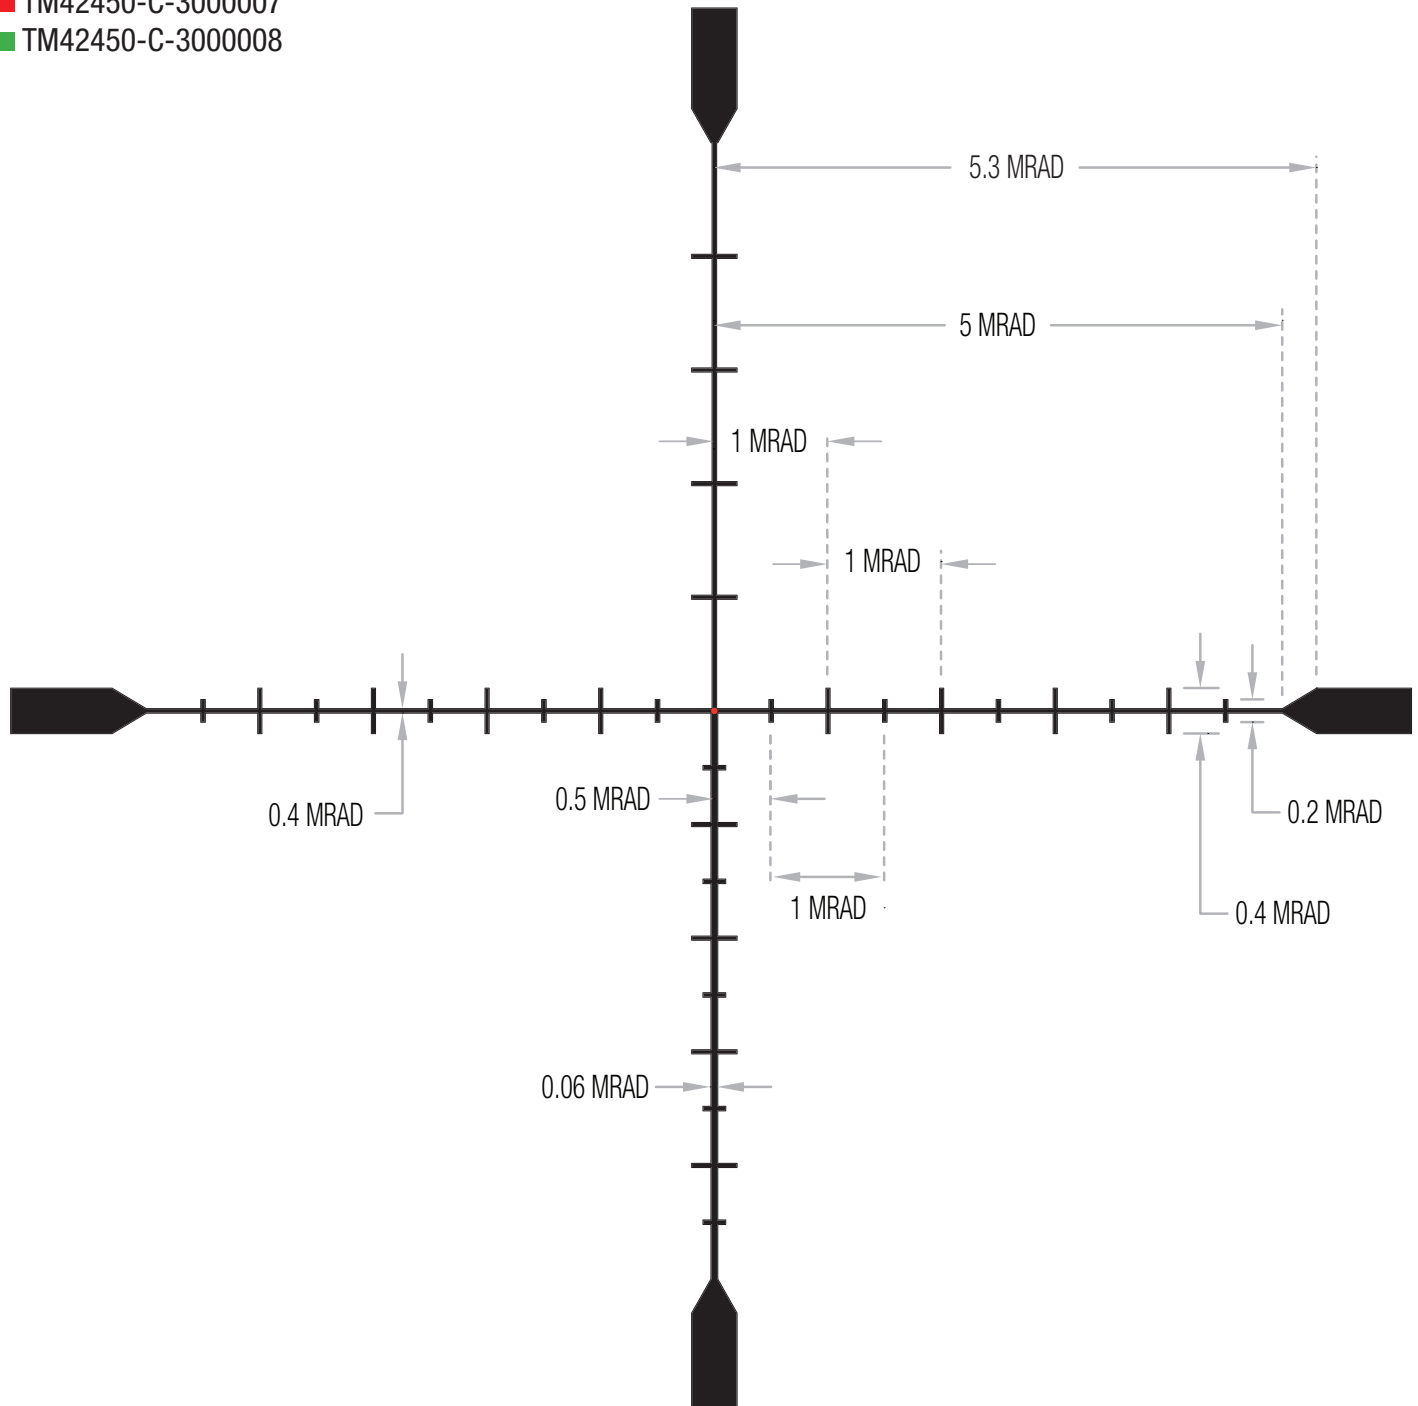

## 4-24x50

### MRAD Ranging - LED Dot Reticle

Model Numbers:

■ TM42450-C-3000007

■ TM42450-C-3000008

[Trijicon.com/Tenmile](http://Trijicon.com/Tenmile)

Specifications subject to change without notice.  
NOTE: Measurements shown at highest magnification.  
\*Reticles not drawn to scale.