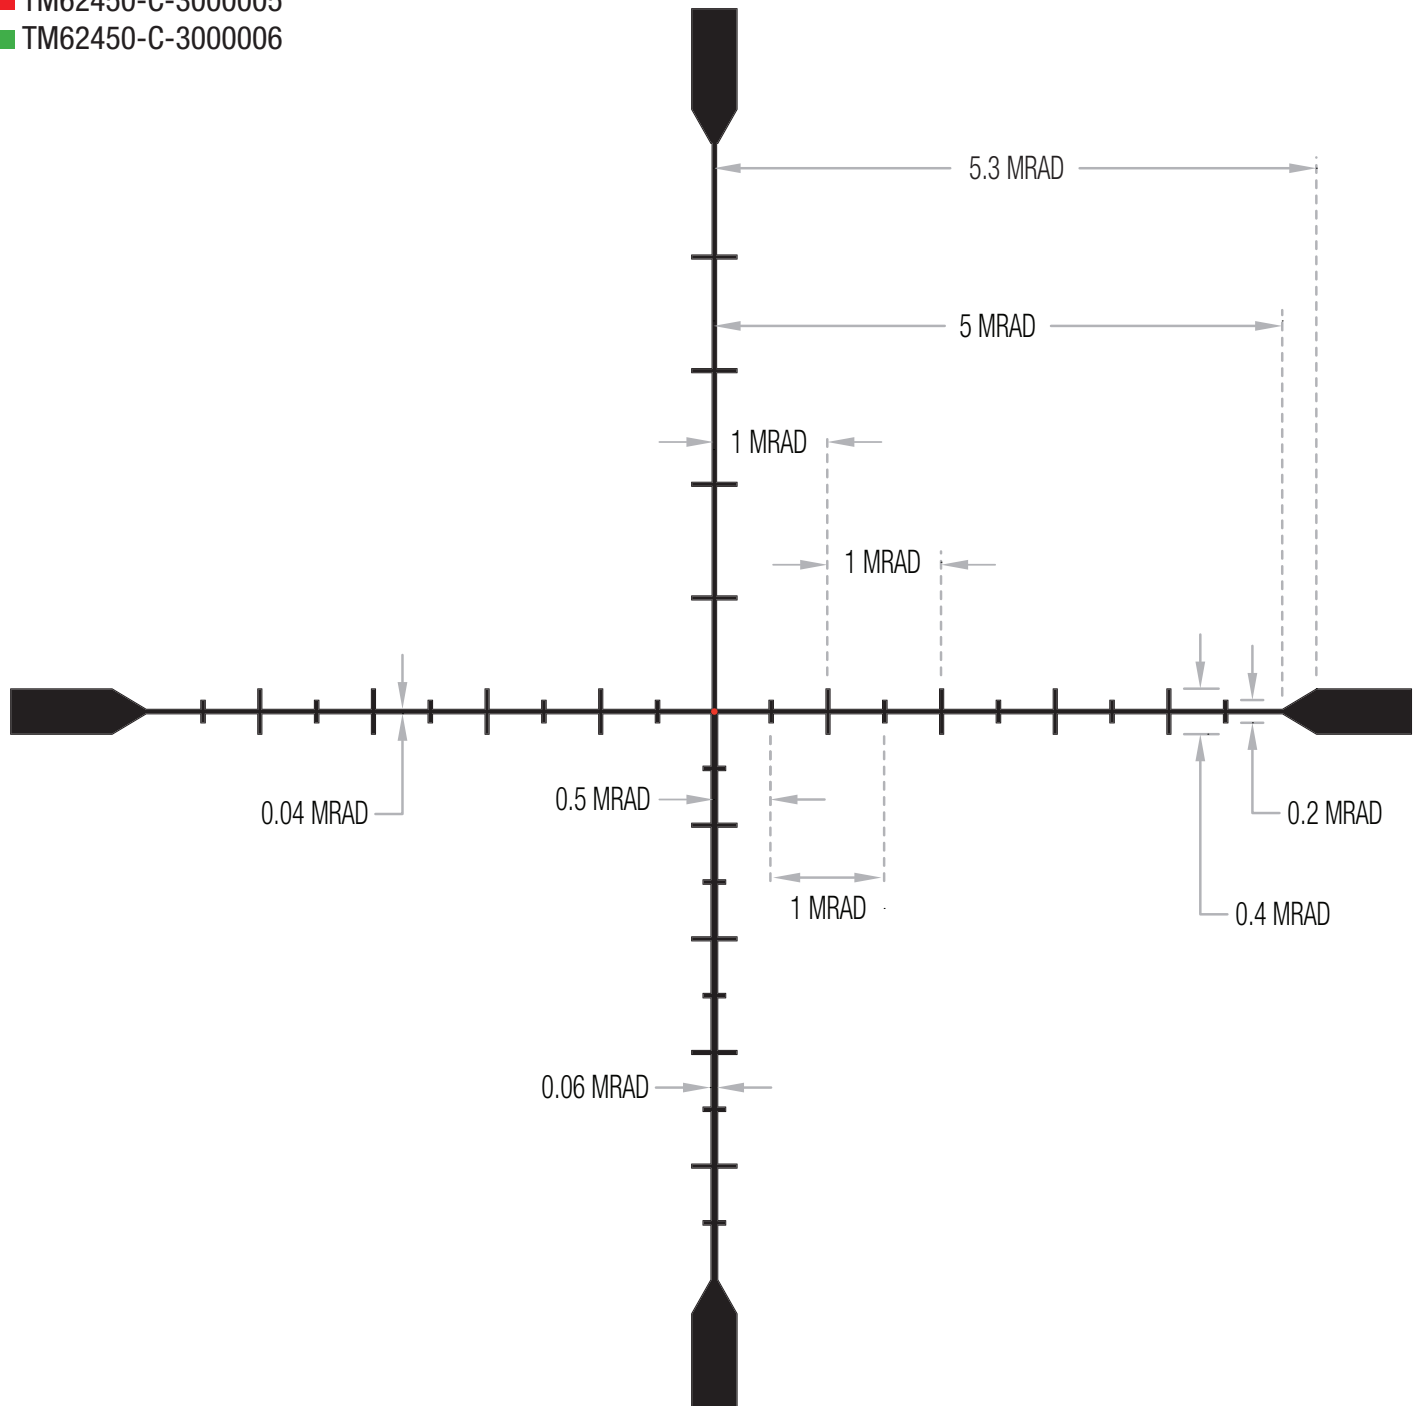

## 6-24x50

### MRAD Ranging - LED Dot Reticle

Model Numbers:

■ TM62450-C-3000005

■ TM62450-C-3000006

Brilliant Aiming Solutions™

[Trijicon.com/Tenmile](http://Trijicon.com/Tenmile)

Specifications subject to change without notice.  
NOTE: Measurements shown at highest magnification.

\*Reticles not drawn to scale.