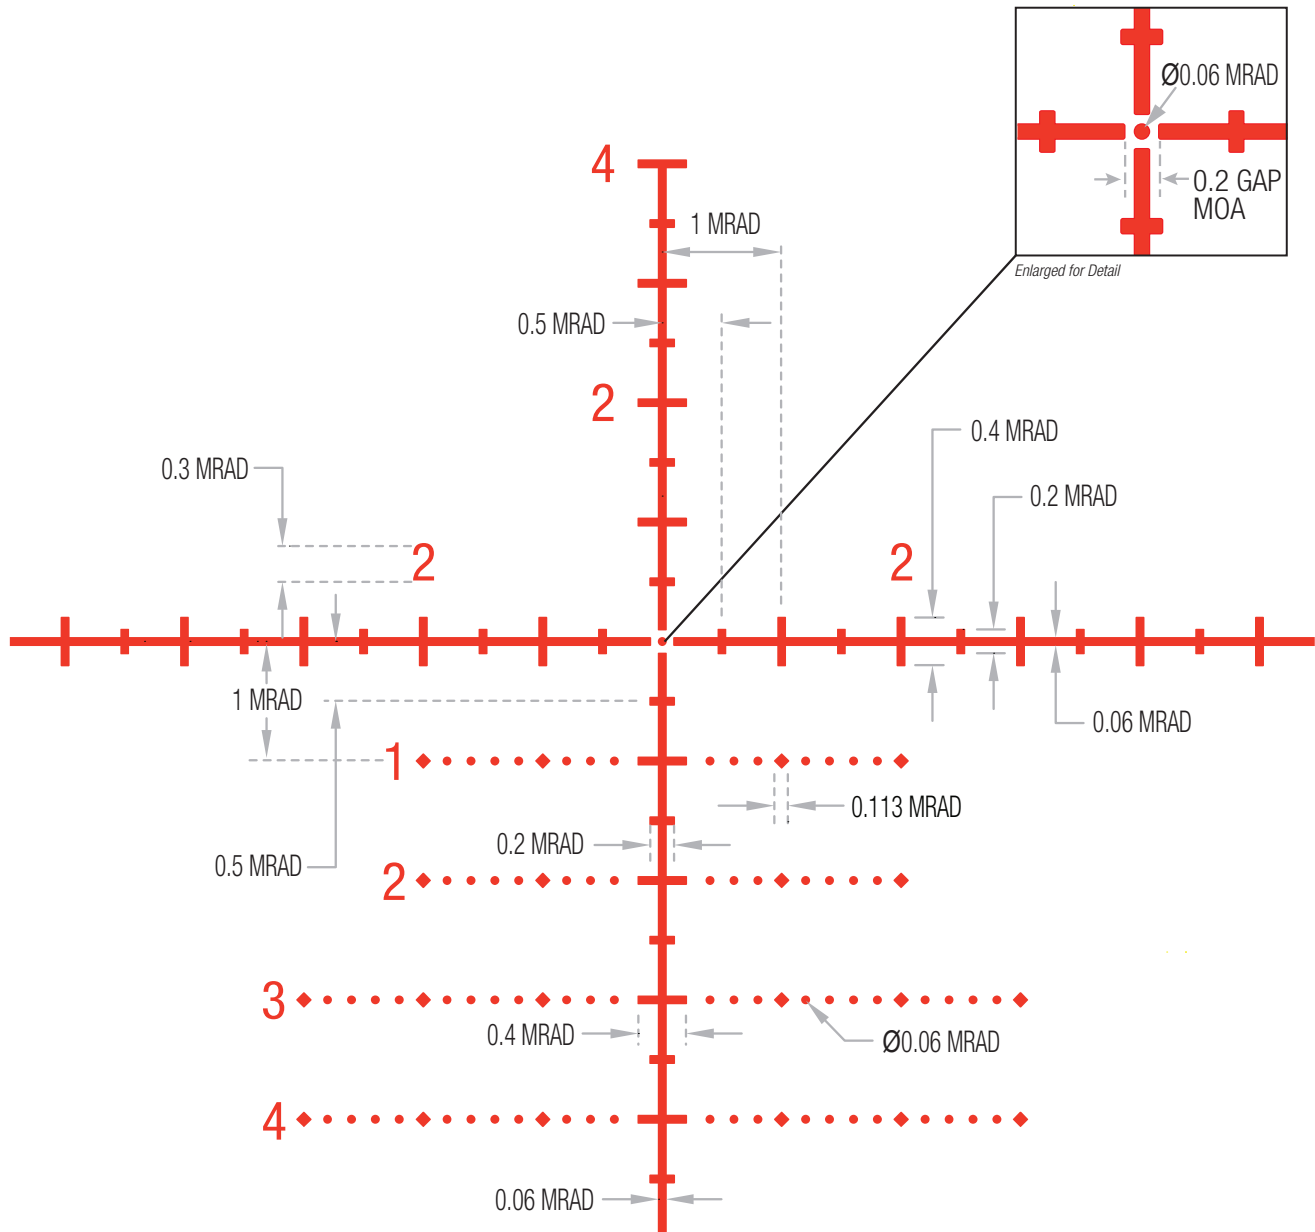

Trijicon Tenmile™

3-18x44

MRAD Precision Tree (FFP) Reticle

Model Numbers:

■ TM1844-C-3000002

Trijicon.com/Tenmile

Specifications subject to change without notice.
NOTE: Measurements shown at highest magnification.
*Reticles not drawn to scale.