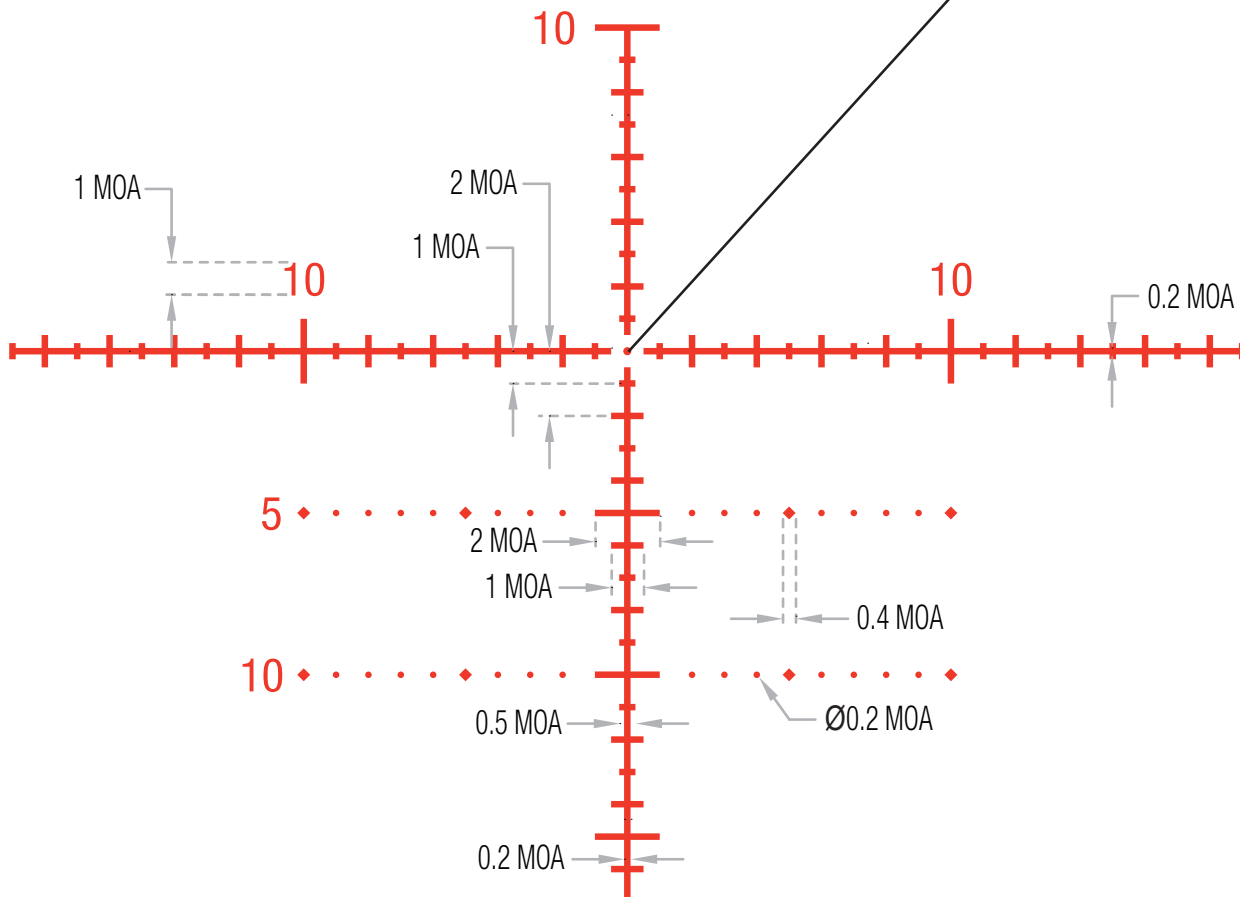

Trijicon Tenmile™ HX 3-18x44

MOA Precision Tree (FFP) Reticle

Model Numbers:

■ TMHX1844-C-3000001

Enlarged for Detail

Trijicon.com/Tenmile

Specifications subject to change without notice.
NOTE: Measurements shown at highest magnification.

*Reticles not drawn to scale.