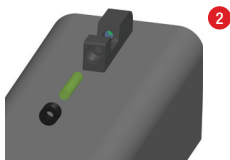

## Fiber Installation Instructions

1. Using T-10 Torque Key provided with your Trijicon DI Night Sight, unscrew the retainer ring located on the face of the front post by rotating it counterclockwise.
2. Insert the pre-cut fiber replacement segment into the sight so that it is sitting against the back shelf of the sight.
3. Re-install the threaded retainer ring by rotating it clockwise until it is hand-tight.