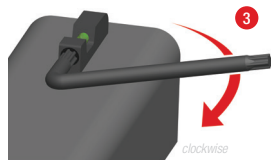

## Fiber Installation Instructions

1. Using T-10 Torque Key provided with your Trijicon DI Night Sight, unscrew the retainer ring located on the face of the front post by rotating it counterclockwise.
2. Insert the pre-cut fiber replacement segment into the sight so that it is sitting against the back shelf of the sight.
3. Re-install the threaded retainer ring by rotating it clockwise until it is hand-tight.