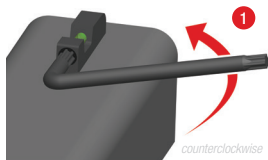

## Fiber Installation Instructions

1. Using T-10 Torque Key provided with your Trijicon DI Night Sight, unscrew the retainer ring located on the face of the front post by rotating it counterclockwise.
2. Insert the pre-cut fiber replacement segment into the sight so that it is sitting against the back shelf of the sight.
3. Re-install the threaded retainer ring by rotating it clockwise until it is hand-tight.