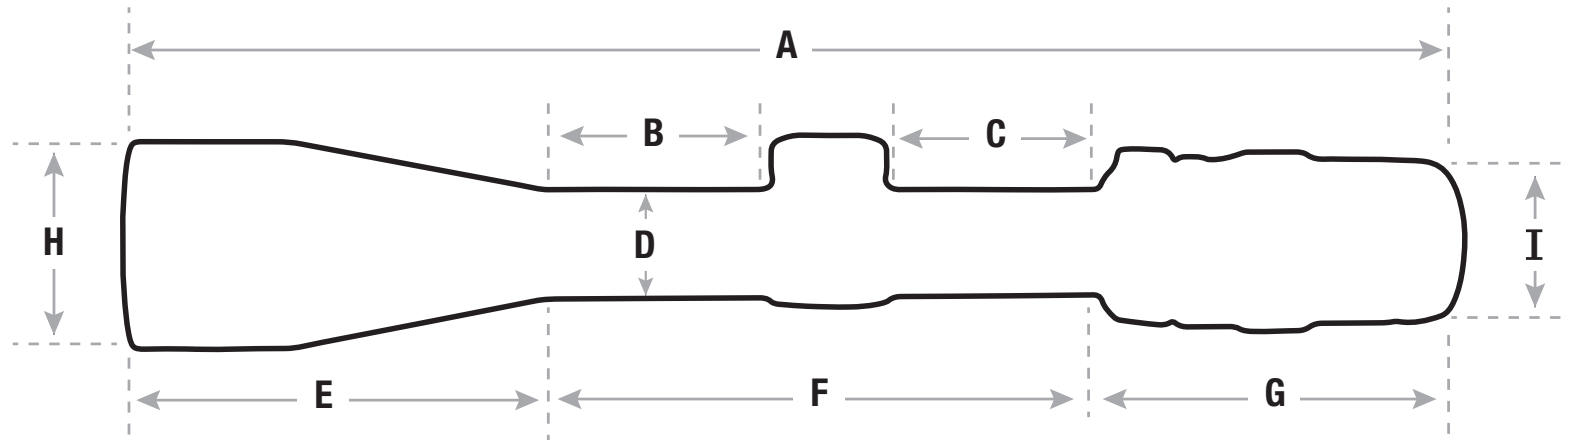

Trijicon Credo® & Credo® HX Riflescope Dimensions

	1-4x24 CR424	1-6x24 SFP CR624 / CRHX624	1-6x24 FFP CR624 / CRHX624	1-8x28 CR828 / CRHX828	1-10x28 CR1028 / CRHX1028	2-10x36 CR1036	2.5-10x56 CRHX1056	2.5-15x42 CR1542 / CRHX1542	2.5-15x56 CR1556 / CRHX1556	3-9x40 CR940	4-16x50 CRHX1650
A	10.5 in. (267mm)	10.8 in. (274mm)	10.8 in. (274mm)	10.8 in. (274mm)	10.1 in. (257mm)	13.1 in. (333mm)	13.8 in. (351mm)	13.9 in. (353mm)	14.7 in. (367mm)	12.3 in. (312mm)	14.4 in. (367mm)
B	3.4 in.* (86mm)	3.9 in.* (100mm)	3.2 in.* (80mm)	1.7 in. (43mm)	2.3 in.* (58mm)	2.1 in. (53mm)	2.3 in. (58mm)	2.4 in. (60mm)	2.1 in. (53mm)	1.9 in. (49mm)	2.0 in. (52mm)
C	2.2 in. (55mm)	2.0 in. (50mm)	2.7 in. (68mm)	2.6 in. (66mm)	2.7 in. (68mm)	2.7 in. (68mm)	1.9 in. (49mm)	2.0 in. (50mm)	2.2 in. (56mm)	1.8 in. (46mm)	2.1 in. (53mm)
D	1.2 in. (30mm)	1.2 in. (30mm)	1.2 in. (30mm)	1.3 in. (34mm)	1.3 in. (34mm)	1.2 in. (30mm)	1.2 in. (30mm)	1.2 in. (30mm)	1.2 in. (30mm)	1.0 in. (25mm)	1.2 in. (30mm)
E	N/A	N/A	N/A	1.3 in. (34mm)	N/A	3.5 in. (89mm)	4.8 in. (123mm)	4.5 in. (113mm)	5.2 in. (132mm)	3.7 in. (94mm)	5.0 in. (126mm)
F	6.9 in. (175mm)	7.2 in. (183mm)	7.2 in. (183mm)	6.2 in. (158mm)	6.4 in. (163mm)	6.4 in. (163mm)	5.5 in. (140mm)	5.9 in. (150mm)	5.9 in. (149mm)	5.1 in. (130mm)	5.8 in. (146mm)
G	3.6 in. (91mm)	3.6 in. (91mm)	3.6 in. (91mm)	3.3 in. (84mm)	3.7 in. (94mm)	3.2 in. (82mm)	3.4 in. (87mm)	3.5 in. (89mm)	3.6 in. (91mm)	3.5 in. (89mm)	3.7 in. (94mm)
H	1.2 in. (30mm)	1.2 in. (30mm)	1.2 in. (30mm)	1.4 in. (36mm)	1.3 in. (34mm)	1.8 in. (46mm)	2.6 in. (65mm)	2.0 in. (50mm)	2.6 in. (65mm)	1.9 in. (47mm)	2.3 in. (59mm)
I	1.7 in. (43mm)	1.7 in. (43mm)	1.7 in. (43mm)	1.7 in. (43mm)	1.7 in. (43mm)	1.7 in. (43mm)	1.7 in. (43mm)	1.7 in. (43mm)	1.7 in. (43mm)	1.6 in. (40mm)	1.7 in. (43mm)

*E+B= one measurement (B), as objective bell is the same width as the tube measurement.

Specifications subject to change without notice.

*Illustration is for demonstrative purpose, and is not drawn to scale.
Rounded to nearest tenth of an inch, and nearest whole millimeter.