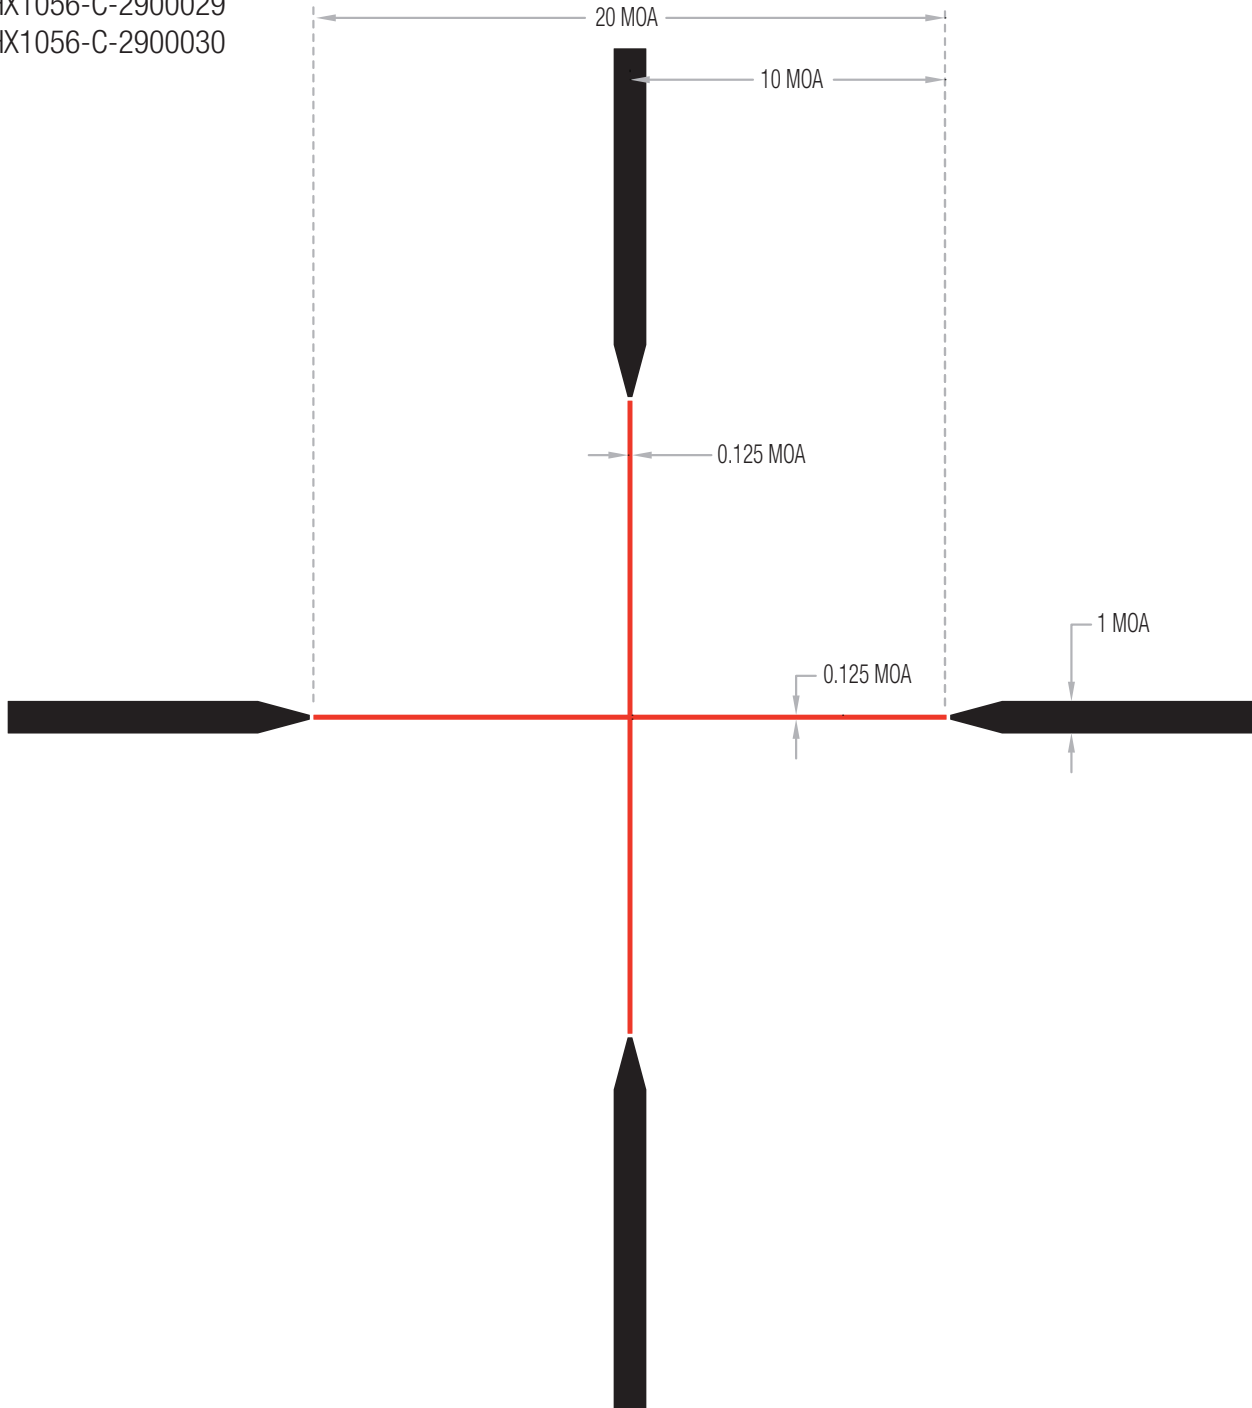

# Trijicon Credo™ HX

## 2.5-10x56 Standard Duplex Reticle

Model Numbers:

■ CRHX1056-C-2900029

■ CRHX1056-C-2900030

[Trijicon.com/CredoHX](https://www.Trijicon.com/CredoHX)

Specifications subject to change without notice.  
NOTE: Measurements shown at highest magnification.  
\*Reticles not drawn to scale.