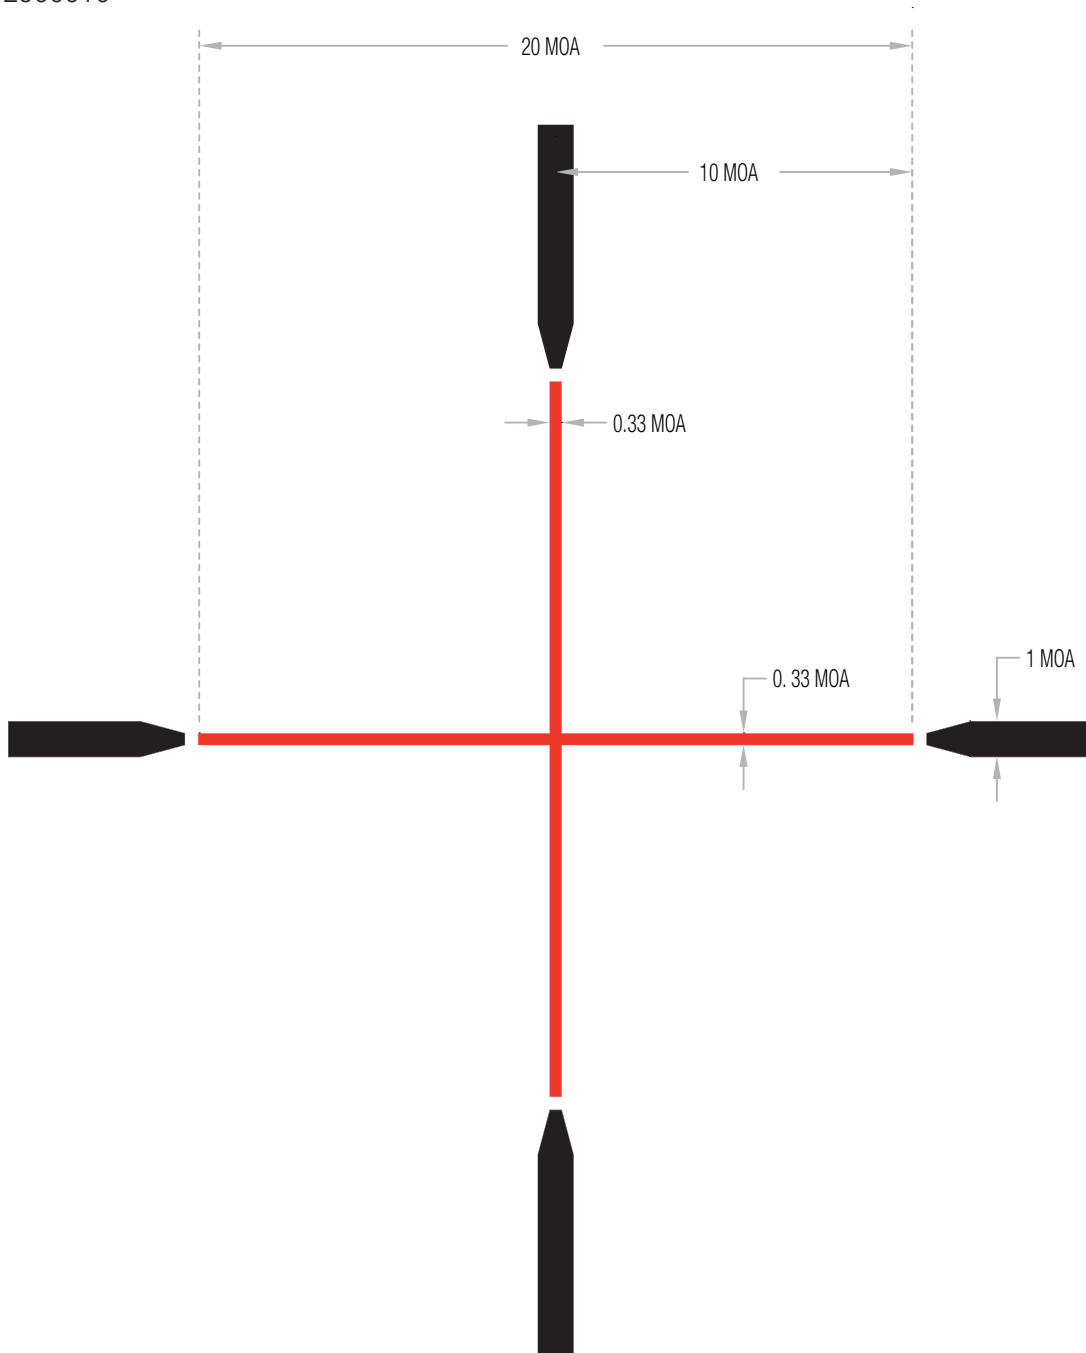

Trijicon Credo™ HX

1-4x24

Standard Duplex Reticle

Model Numbers:

■ CRHX424-C-2900009

■ CRHX424-C-2900010

Trijicon®

Brilliant Aiming Solutions™

[Trijicon.com/CredoHX](https://www.Trijicon.com/CredoHX)

Specifications subject to change without notice.
NOTE: Measurements shown at highest magnification.

*Reticles not drawn to scale.