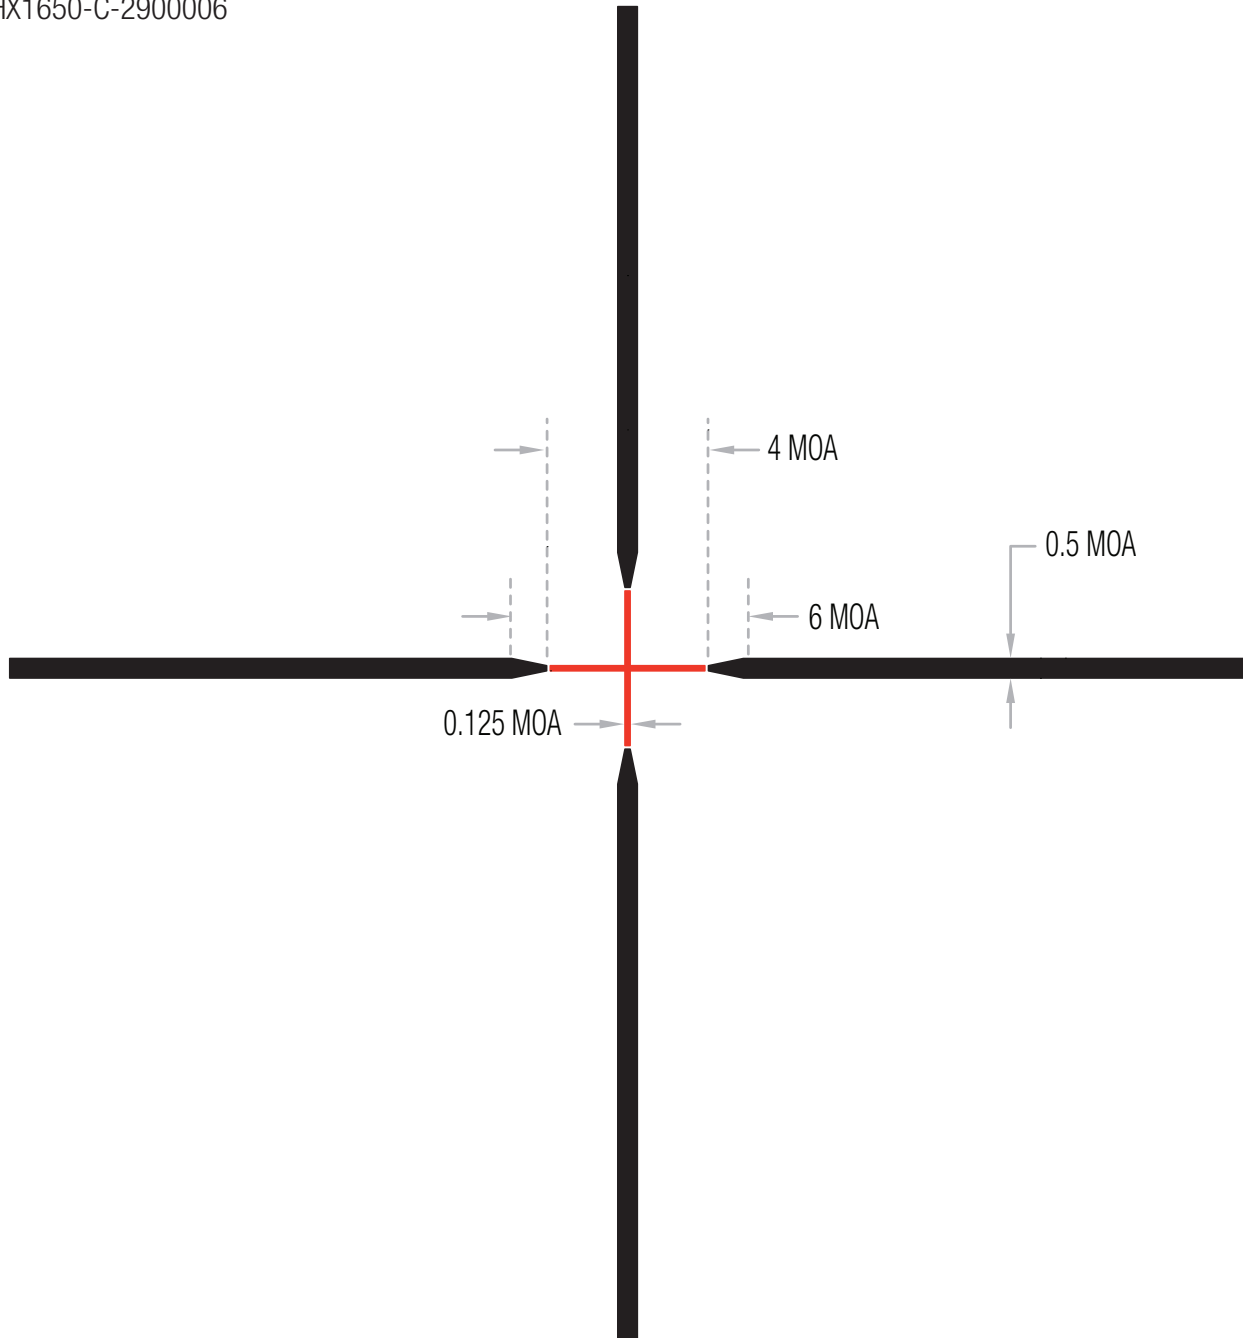

## 4-16x50

### Standard Duplex Reticle

Model Numbers:

■ CRHX1650-C-2900005

■ CRHX1650-C-2900006

[Trijicon.com/CredoHX](https://www.Trijicon.com/CredoHX)

Specifications subject to change without notice.  
NOTE: Measurements shown at highest magnification.  
\*Reticles not drawn to scale.