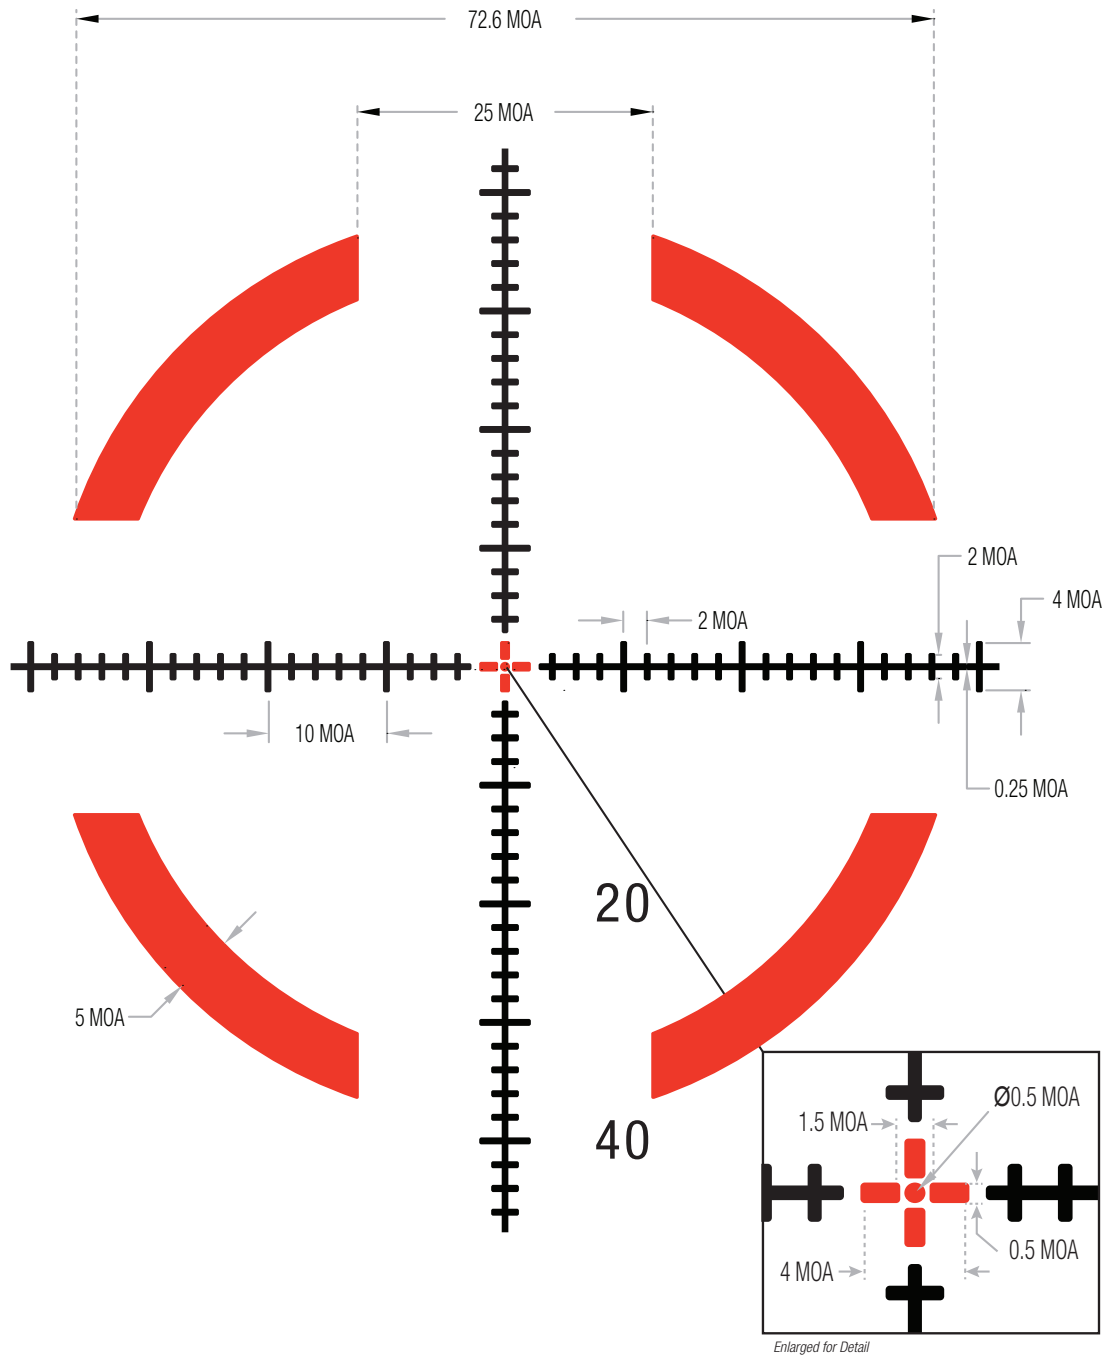

Trijicon Credo™ HX

1-8x28

MOA Segmented Circle (FFP) Reticle

Model Numbers:

■ CRHX828 -C-2900031

Brilliant Aiming Solutions™

Trijicon.com/CredoHX

Specifications subject to change without notice.
NOTE: Measurements shown at highest magnification.

*Reticles not drawn to scale.