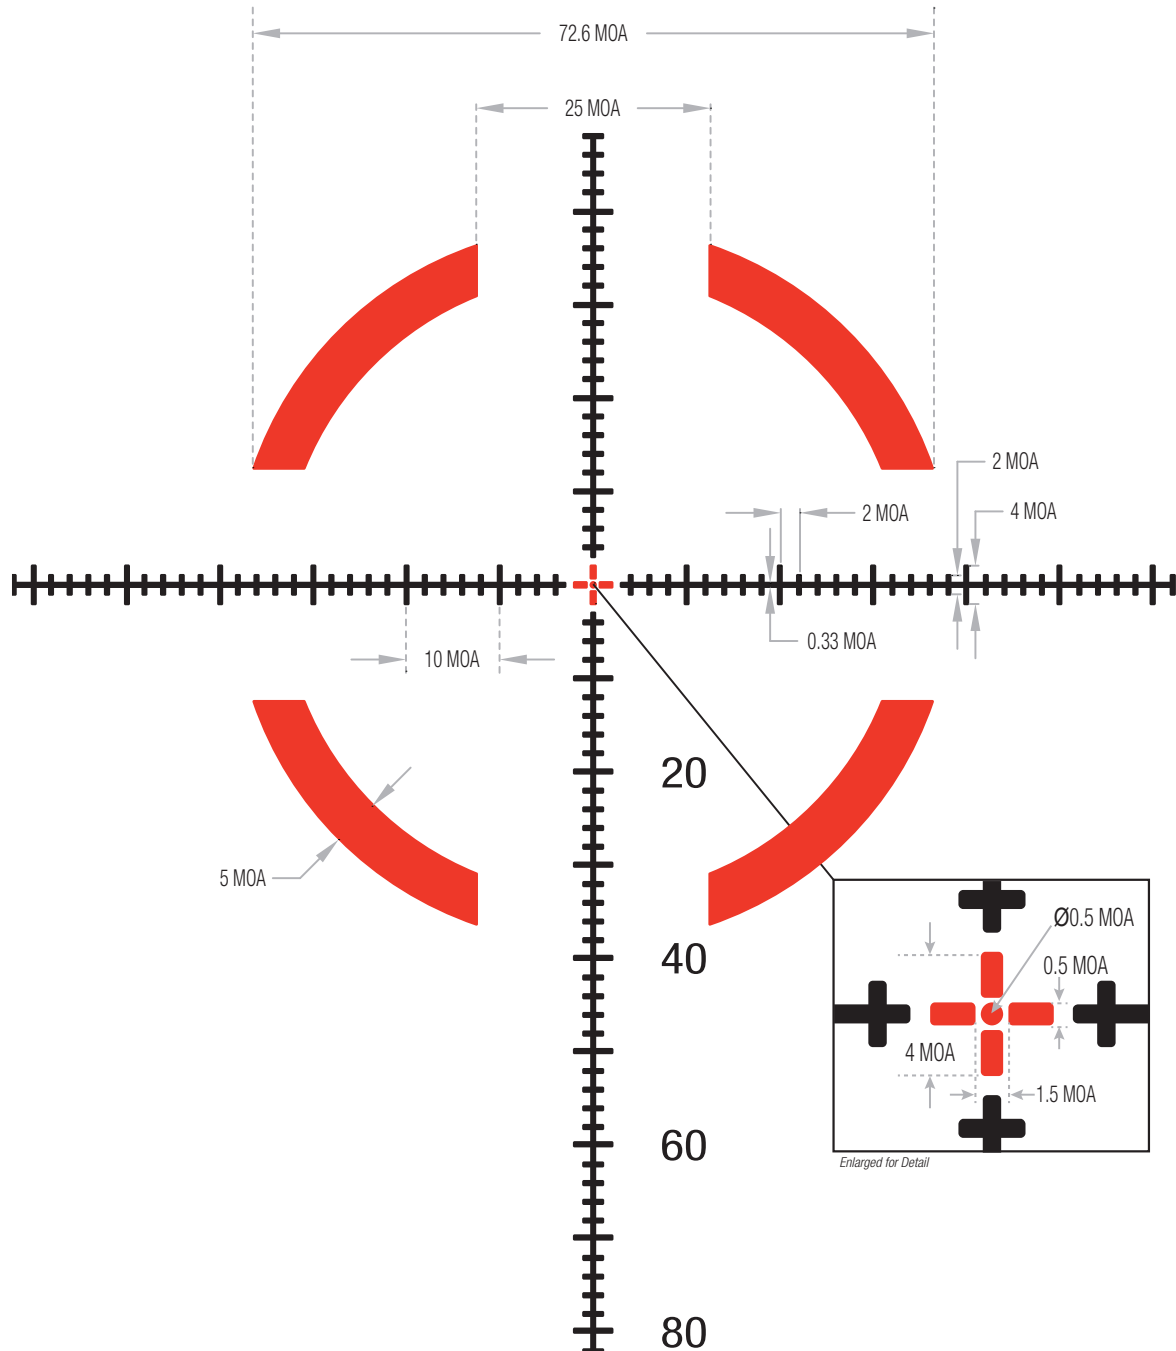

Trijicon Credo[®] HX

1-6x24

MOA Segmented Circle (FFP) Reticle

Model Numbers:

■ CRHX624-C-2900021

■ CRHX624-C-2900022

Trijicon.com/CredoHX

Specifications subject to change without notice.
NOTE: Measurements shown at highest magnification.
*Reticles not drawn to scale.