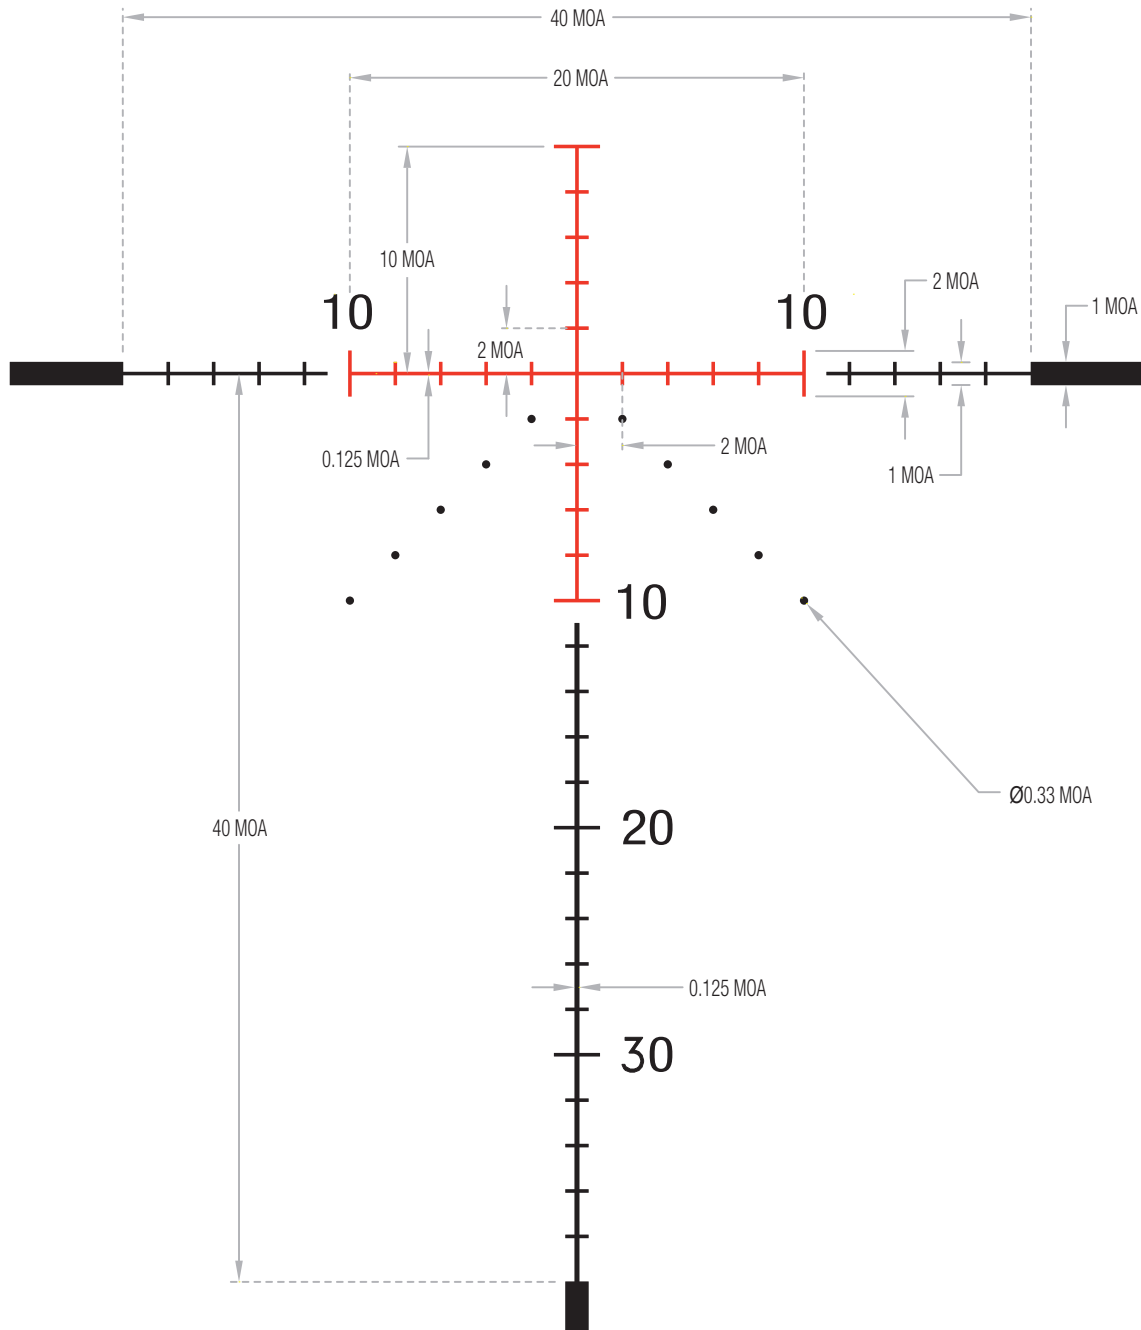

Trijicon Credo™ HX

2.5-10x56

MOA Precision Hunter Reticle

Model Numbers:

■ CRHX1056-C-2900027

■ CRHX1056-C-2900028

Trijicon.com/CredoHX

Specifications subject to change without notice.
NOTE: Measurements shown at highest magnification.
*Reticles not drawn to scale.