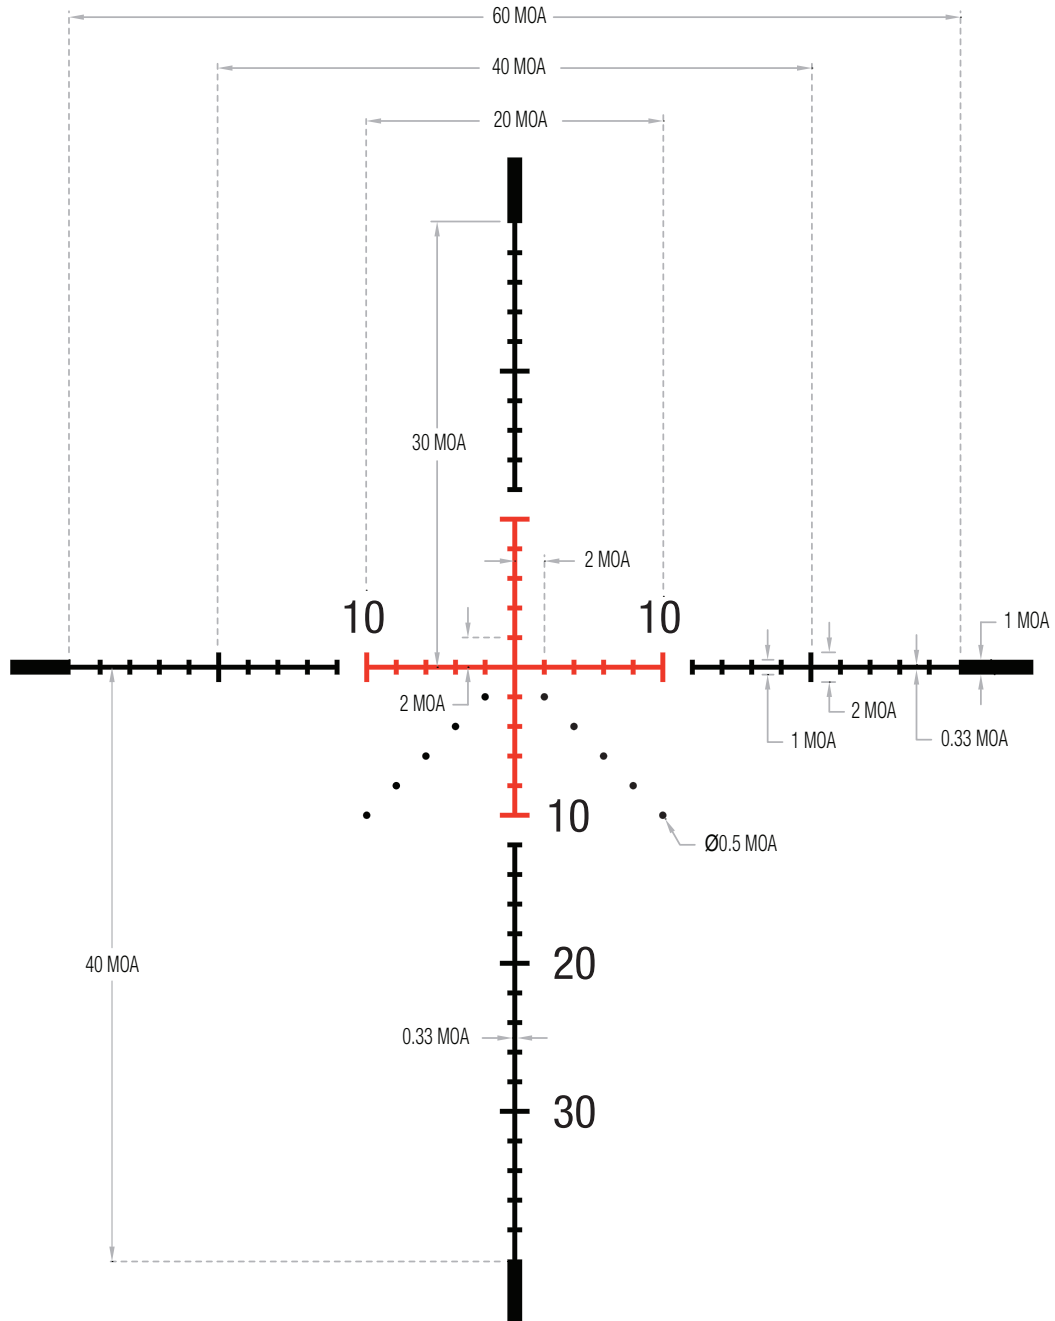

Trijicon Credo™ HX

1-4x24

MOA Precision Hunter Reticle

Model Numbers:

■ CRHX424-C-2900007

■ CRHX424-C-2900008

Trijicon.com/CredoHX

Specifications subject to change without notice.
NOTE: Measurements shown at highest magnification.
*Reticles not drawn to scale.