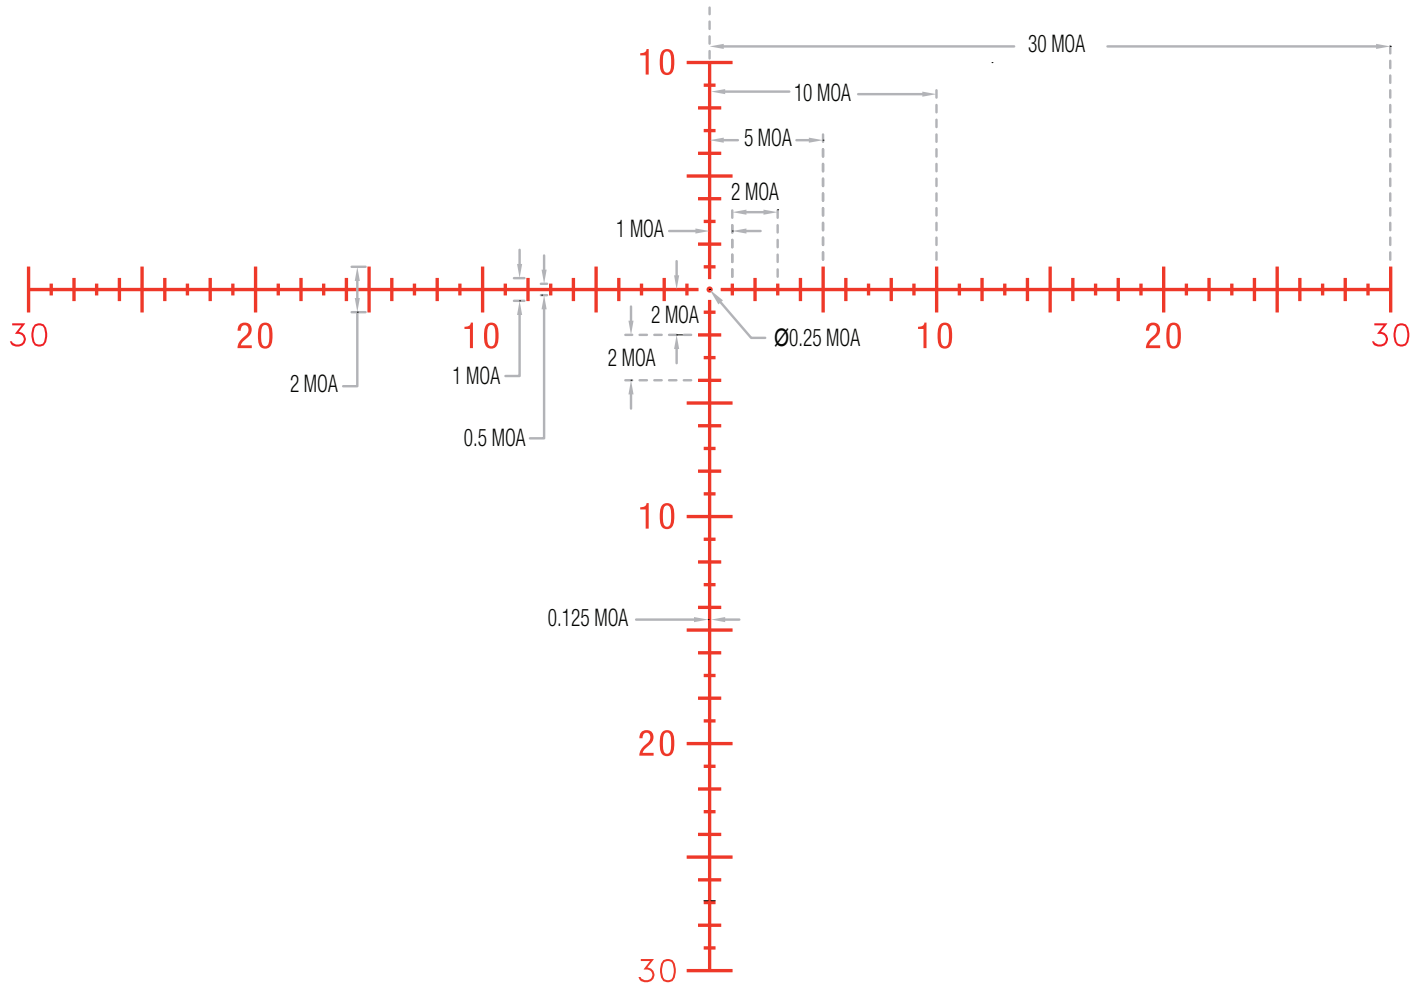

# Trijicon Credo™ HX

# 2.5-15x56

## MOA Center Dot Reticle

Model Numbers:

■ CRHX1556-C-2900035

1 DIV = 1@15X, 1.5@10X, 3@5X, 6@2.5X

[Trijicon.com/CredoHX](http://Trijicon.com/CredoHX)

Specifications subject to change without notice.  
NOTE: Measurements shown at highest magnification.  
\*Reticles not drawn to scale.