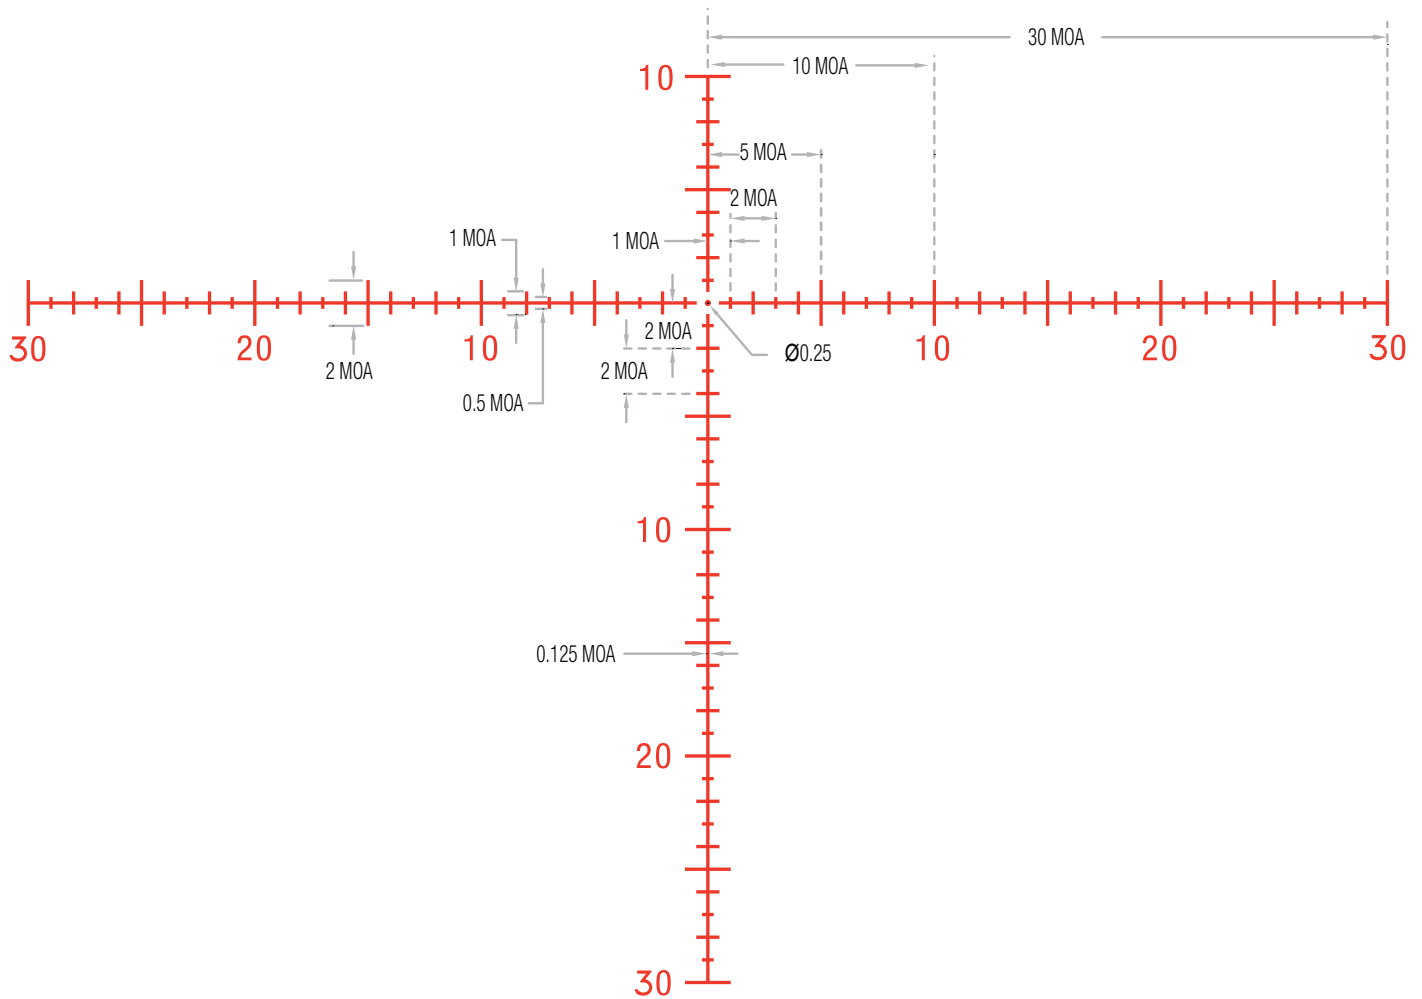

Trijicon Credo™ HX

2.5-15x42

MOA Center Dot Reticle

Model Numbers:

■ CRHX1542-C-2900033

$1 \text{ DIV} = 1 @ 15X, 1.5 @ 10X, 3 @ 5X, 6 @ 2.5X$

Trijicon.com/CredoHX

Specifications subject to change without notice.
NOTE: Measurements shown at highest magnification.

*Reticles not drawn to scale.