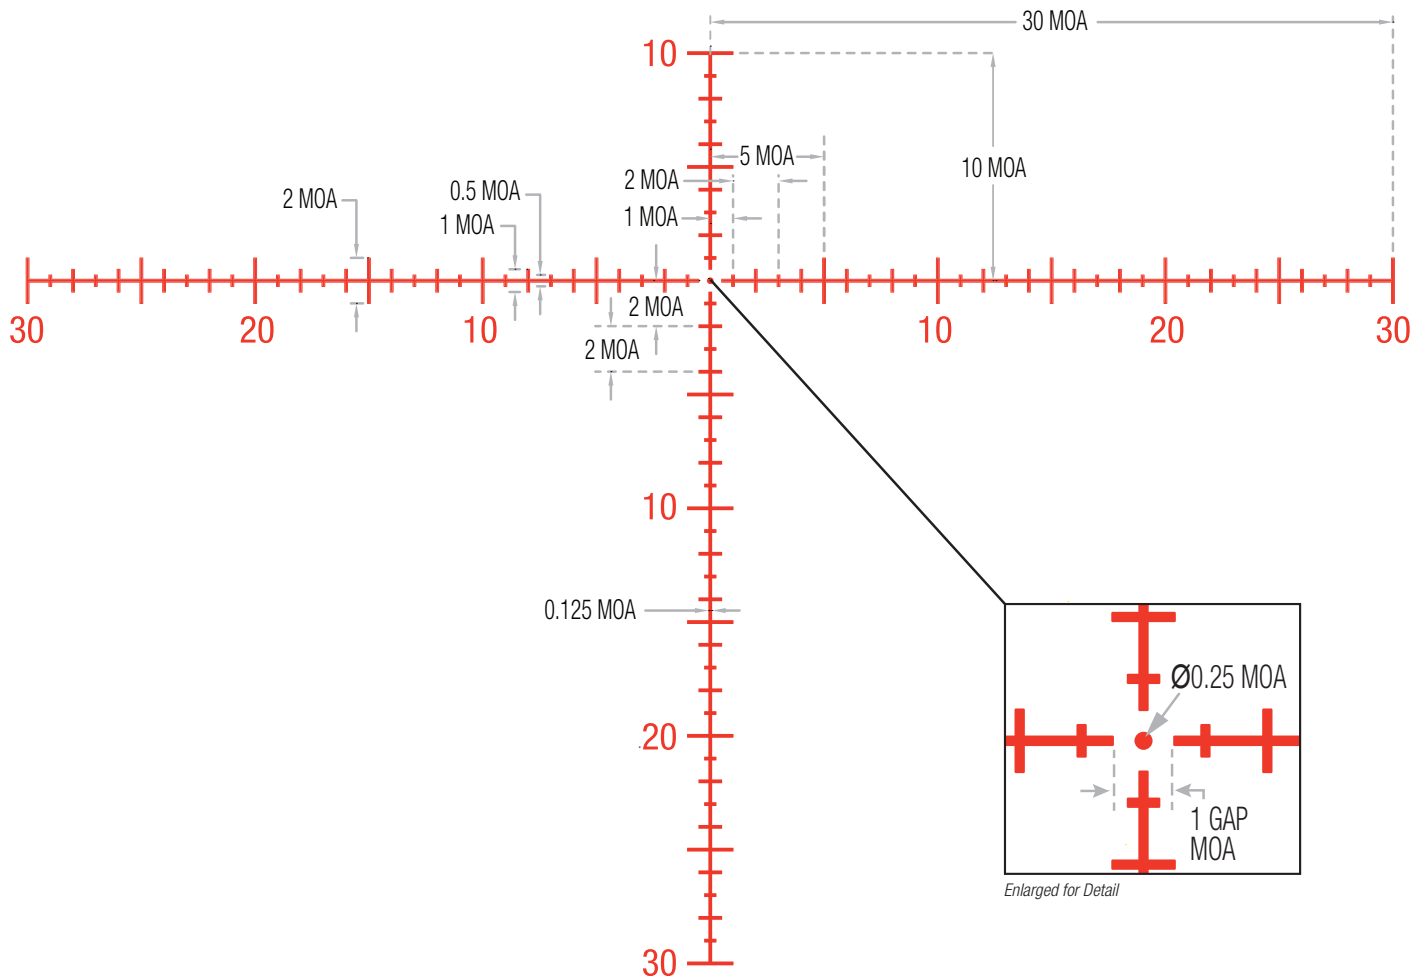

Trijicon Credo™ HX

4-16x50

MOA Center Dot Reticle

Model Numbers:

■ CRHX1650-C-2900001

■ CRHX1650-C-2900002

Trijicon.com/CredoHX

Specifications subject to change without notice.
NOTE: Measurements shown at highest magnification.

*Reticles not drawn to scale.