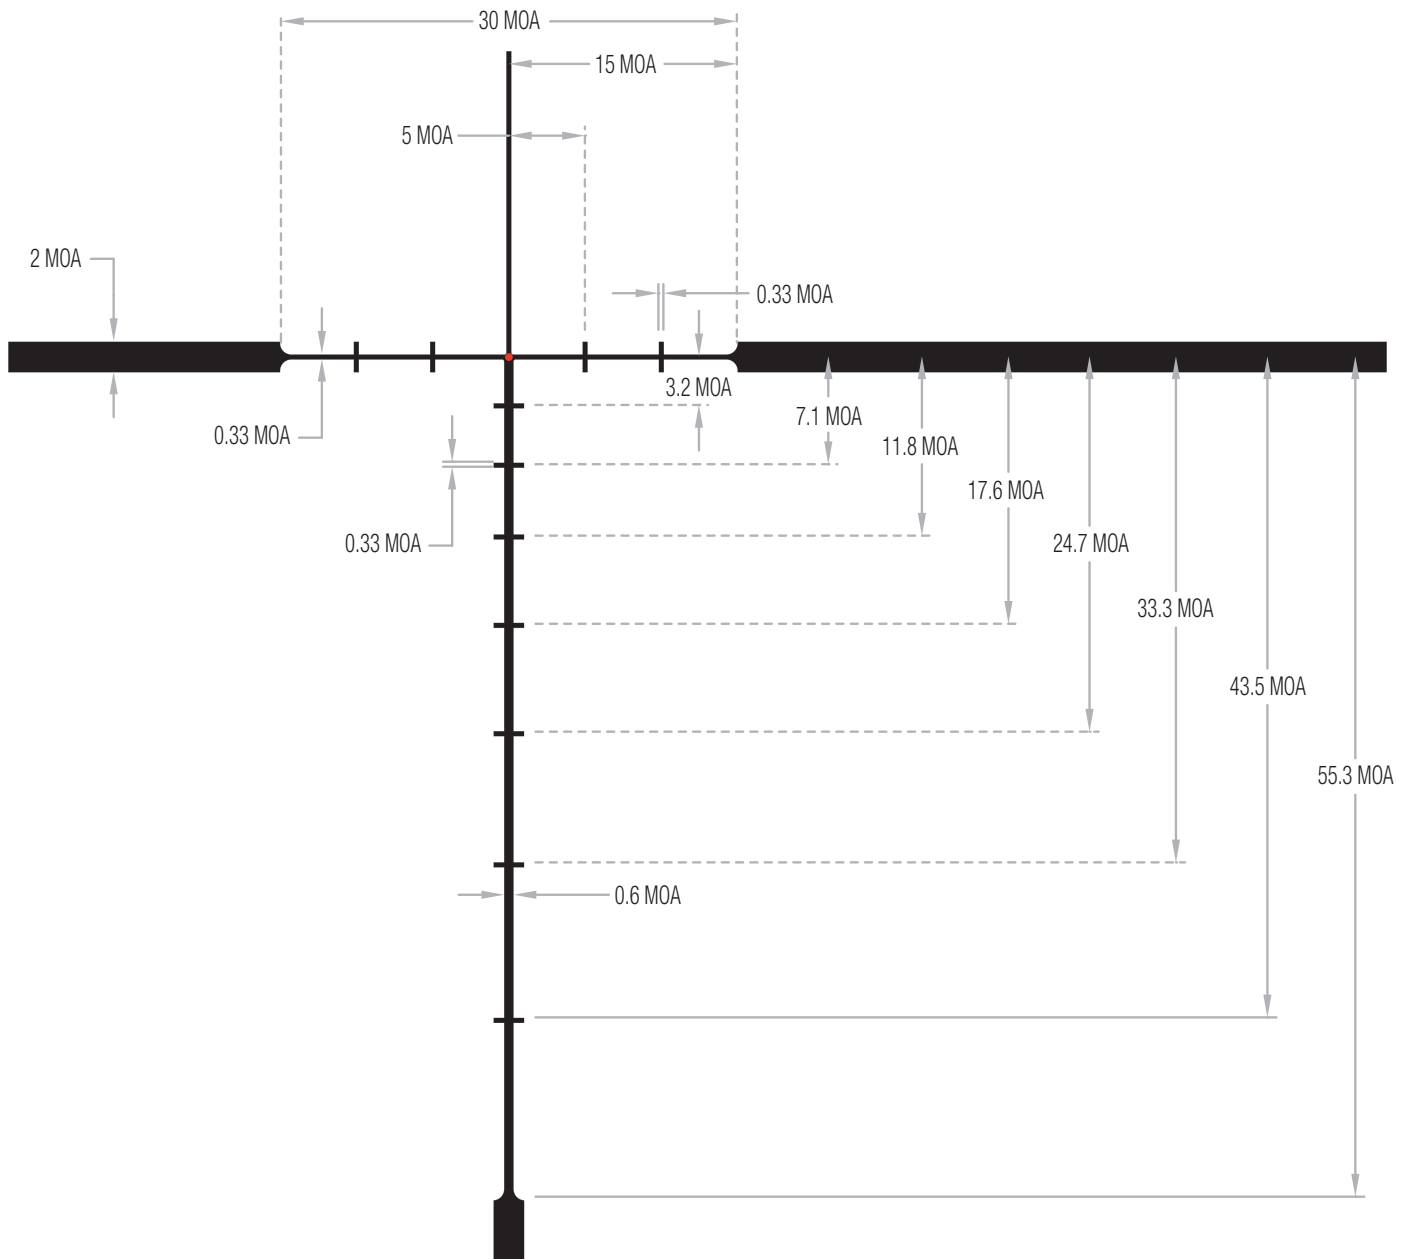

Trijicon Credo™ HX

1-6x24

BDC Hunter Holds - LED Dot .308 Reticle

Model Numbers:

■ CRHX624-C-2900019

■ CRHX624-C-2900017

Trijicon.com/CredoHX

Specifications subject to change without notice.
NOTE: Measurements shown at highest magnification.

*Reticles not drawn to scale.