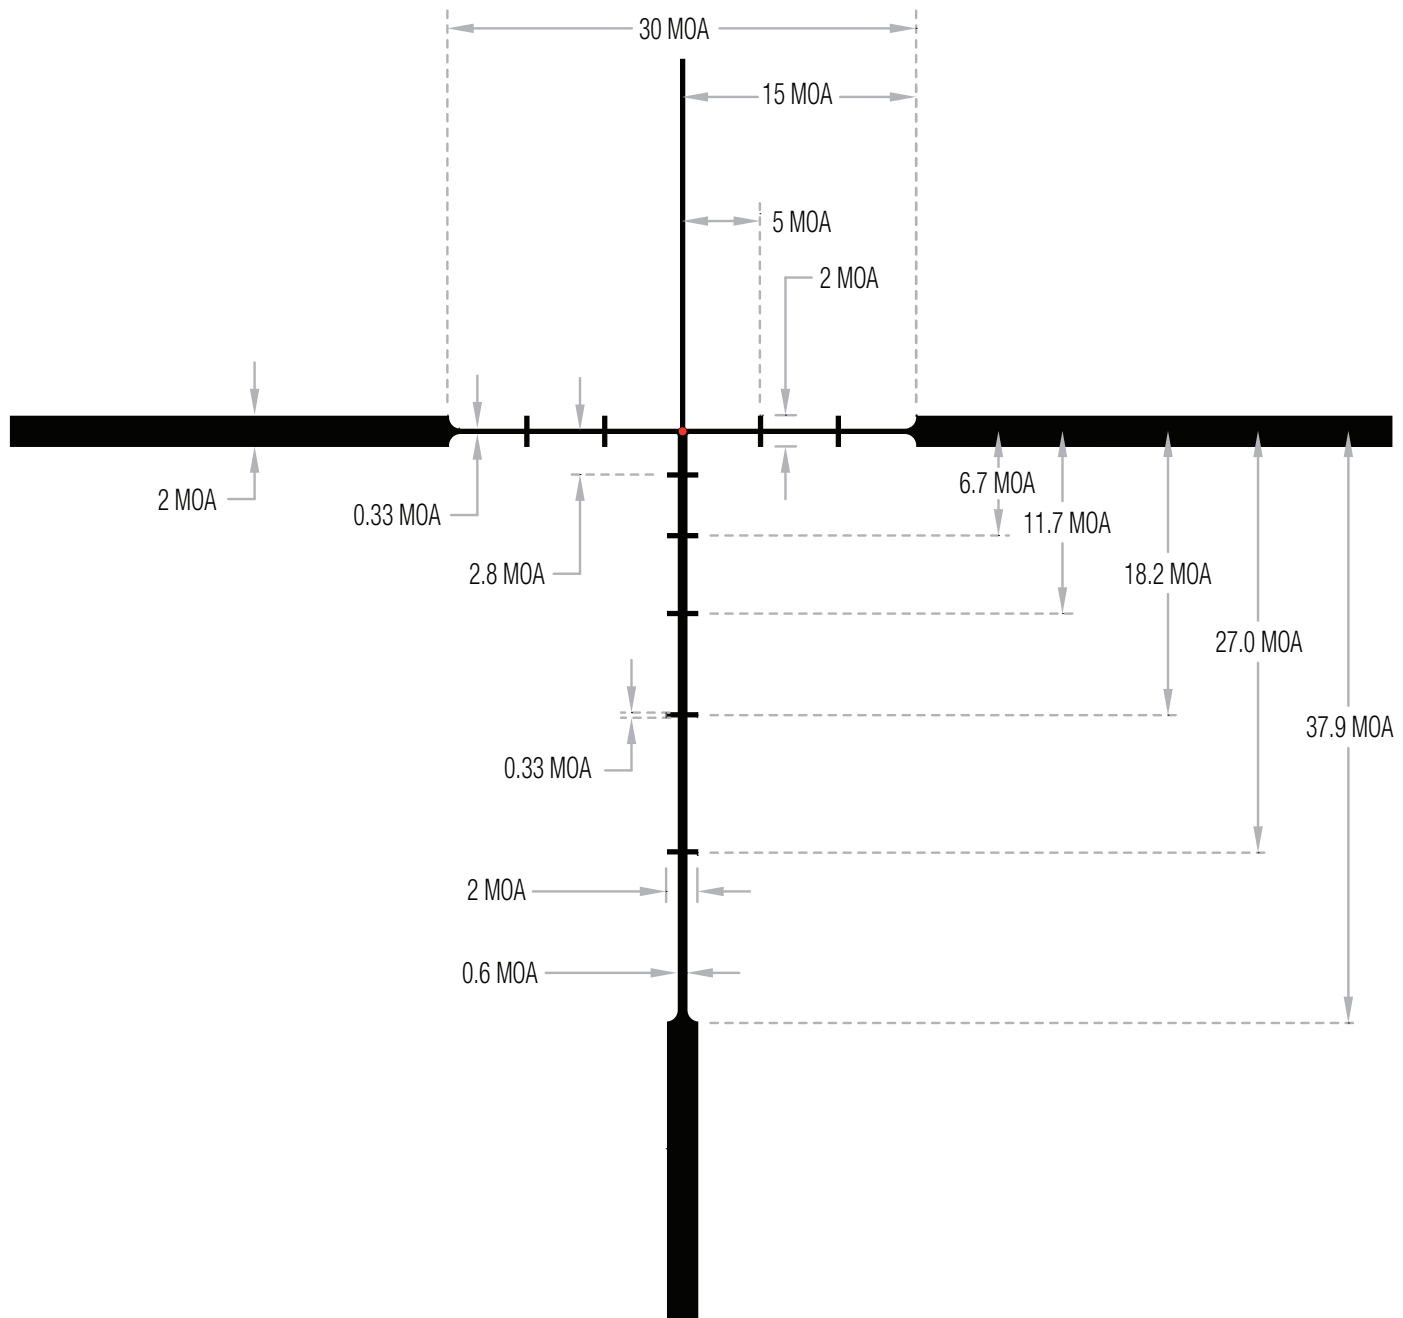

Trijicon Credo™ HX

1-6x24

BDC Hunter Holds - LED Dot .223 Reticle

Model Numbers:

■ CRHX624-C-2900020

■ CRHX624-C-2900018

Trijicon®

Brilliant Aiming Solutions™

Trijicon.com/CredoHX

Specifications subject to change without notice.
NOTE: Measurements shown at highest magnification.

*Reticles not drawn to scale.