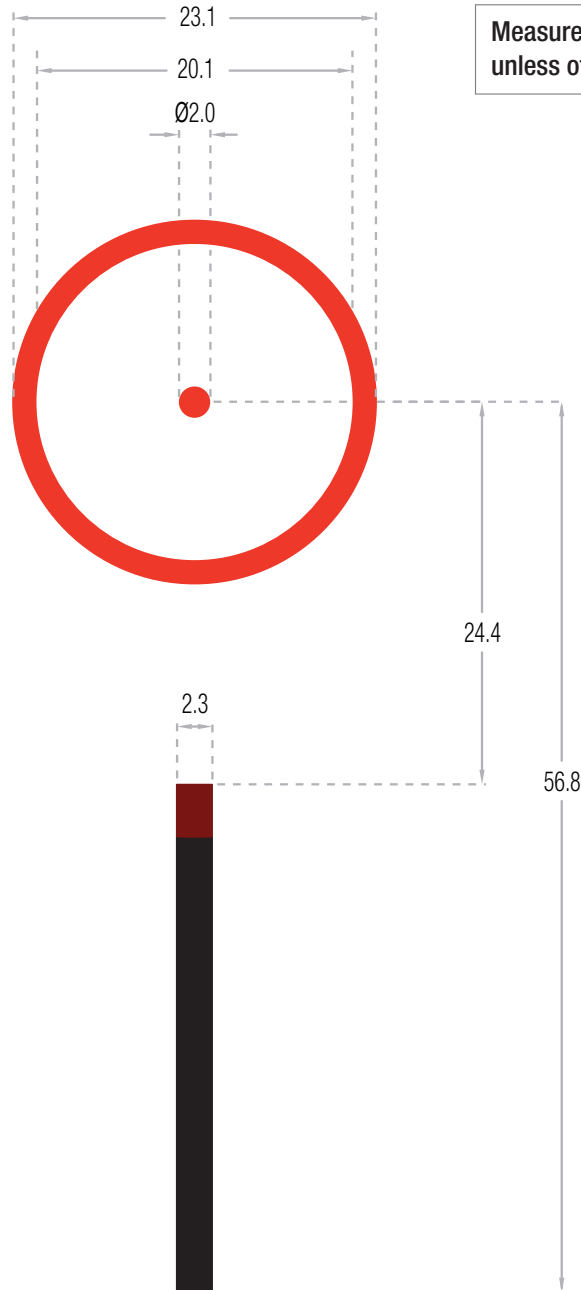

ACOG 1.5x16S Model TA44-C-400141 Red Center Dot reticle illumination shown.

Please note that different models illuminate in different ways or colors. Visit Trijicon.com for more information.

Models:

- TA44-C-400138
- TA44-C-400140
- TA44-C-400141
- TA44-C-400241
- TA44-C-400242
- TA44-C-400243

Measurements shown in MOA unless otherwise noted.