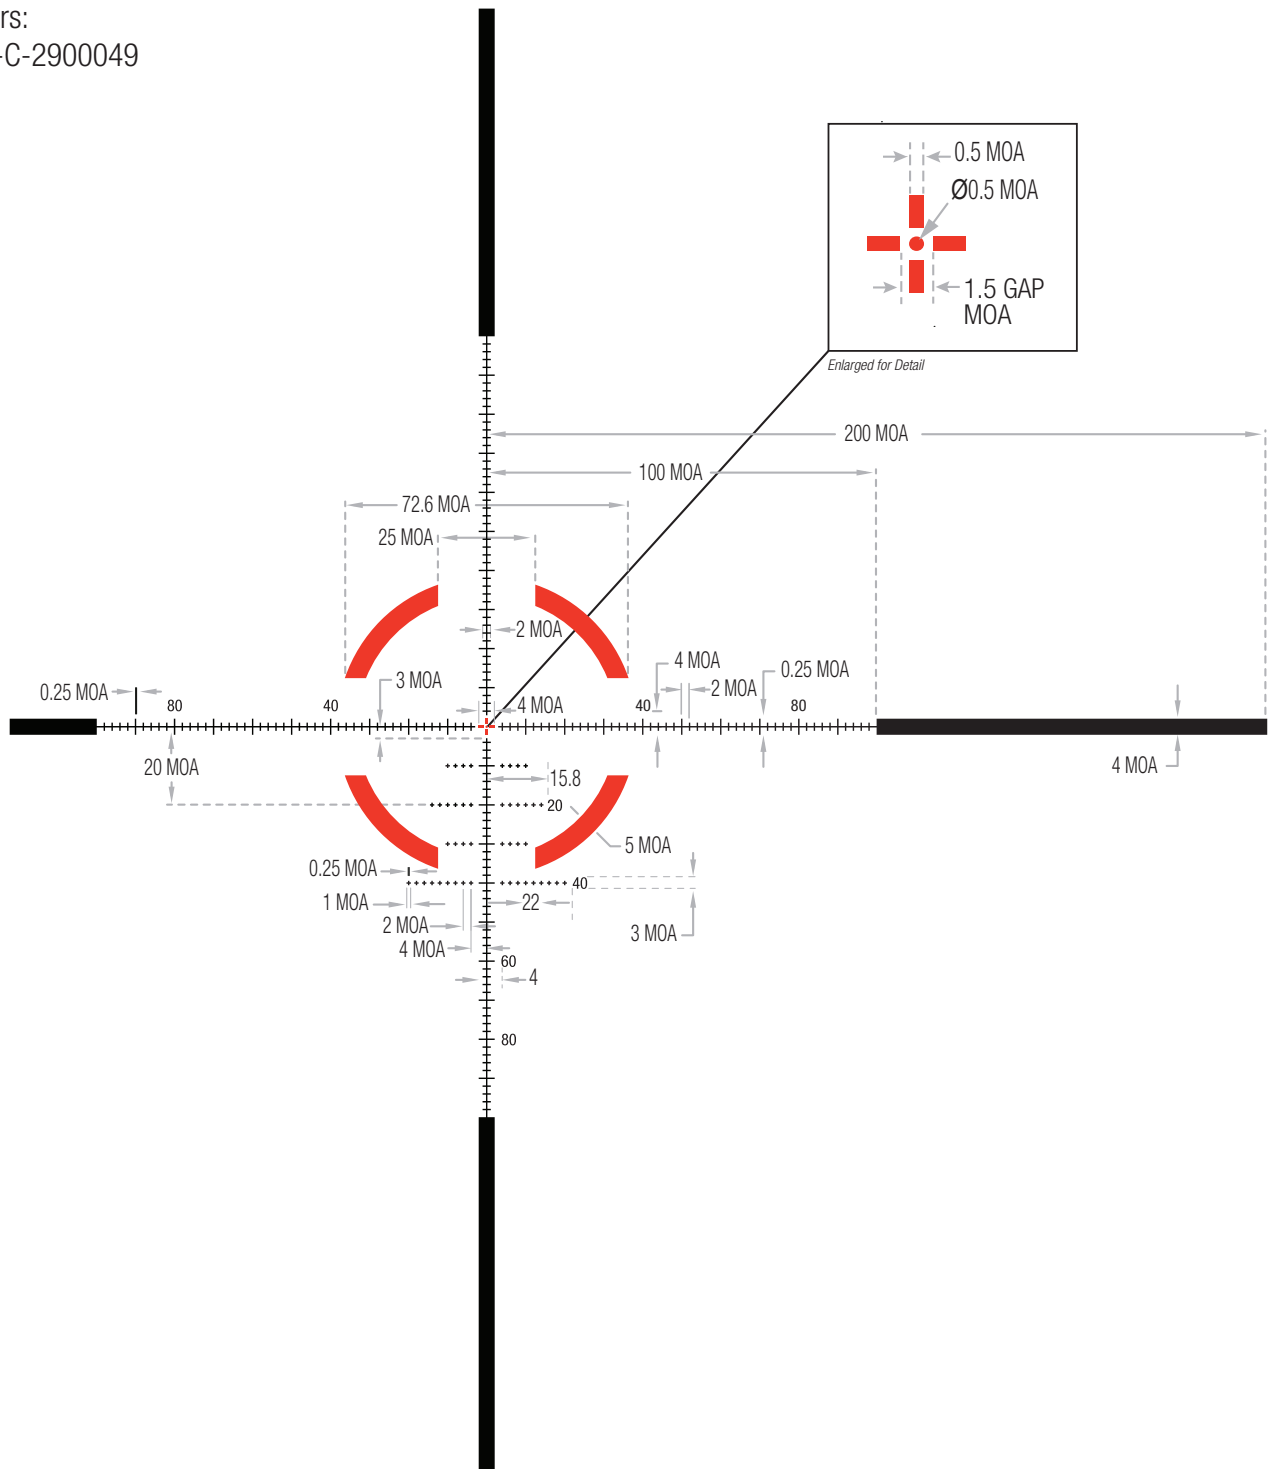

Trijicon Credo[®] HX

1-10x28

MOA Segmented Circle Enhanced (FFP) Reticle

Model Numbers:

■ CRHX1028-C-2900049

Brilliant Aiming Solutions™

Specifications subject to change without notice.
NOTE: Measurements shown at highest magnification.
*Reticles not drawn to scale. Rev(1)