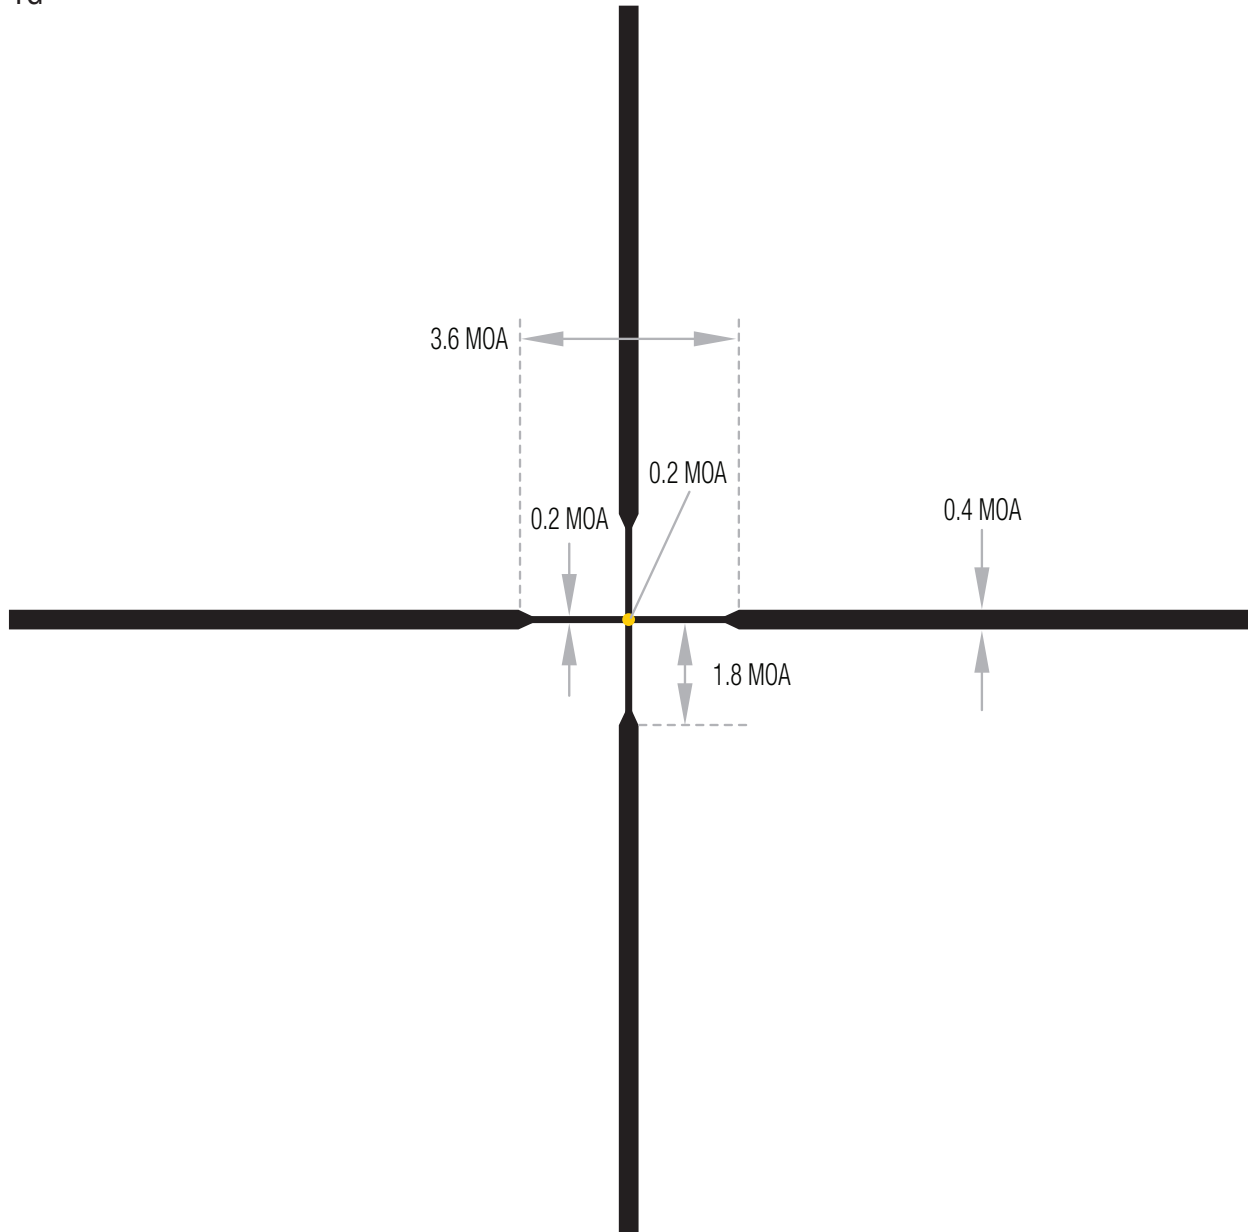

Trijicon AccuPoint[®]

5-20x50 Standard Duplex Reticle

Model Numbers:

■ TR23-1

■ TR23-1G

Trijicon.com/AccuPoint

Specifications subject to change without notice.
NOTE: Measurements shown at highest magnification.

*Reticles not drawn to scale.