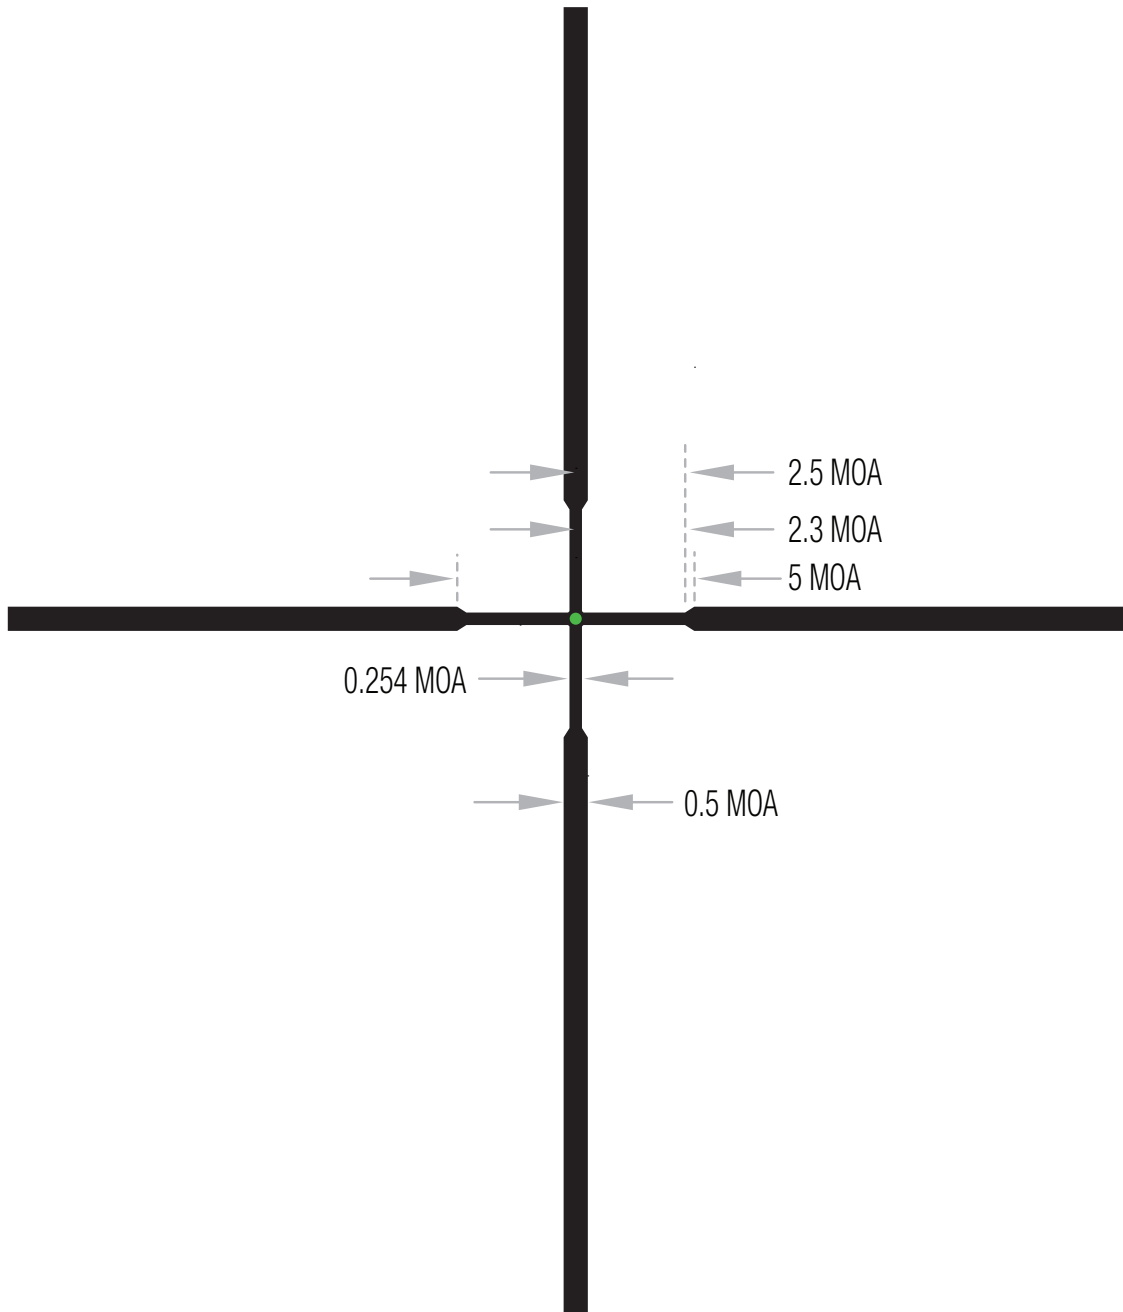

Trijicon AccuPoint[®]

4-16x50

Standard Duplex Reticle

Model Numbers:

■ TR31-C-200146

Brilliant Aiming Solutions™

Trijicon.com/AccuPoint

Specifications subject to change without notice.
NOTE: Measurements shown at highest magnification.

*Reticles not drawn to scale.