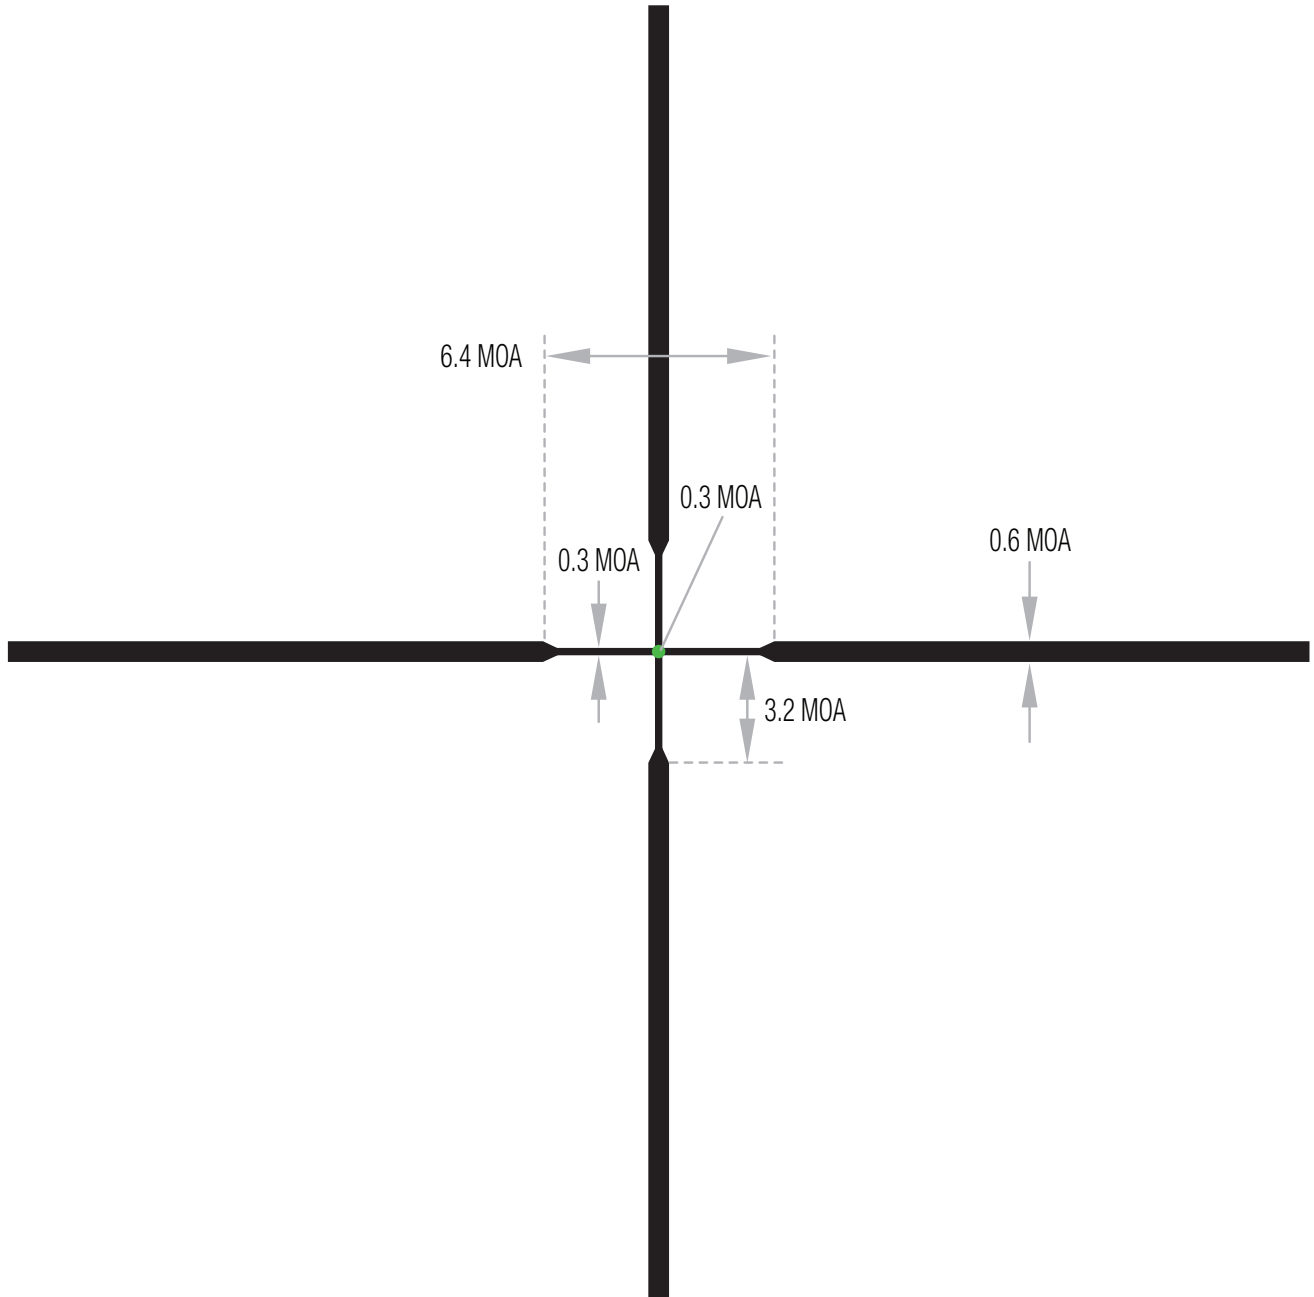

Trijicon AccuPoint[®] 2.5-12.5x42

Standard Duplex Reticle

Model Numbers:

■ TR26-C-200098

Trijicon[®]

Brilliant Aiming Solutions™

Trijicon.com/AccuPoint

Specifications subject to change without notice.
NOTE: Measurements shown at highest magnification.
*Reticles not drawn to scale.