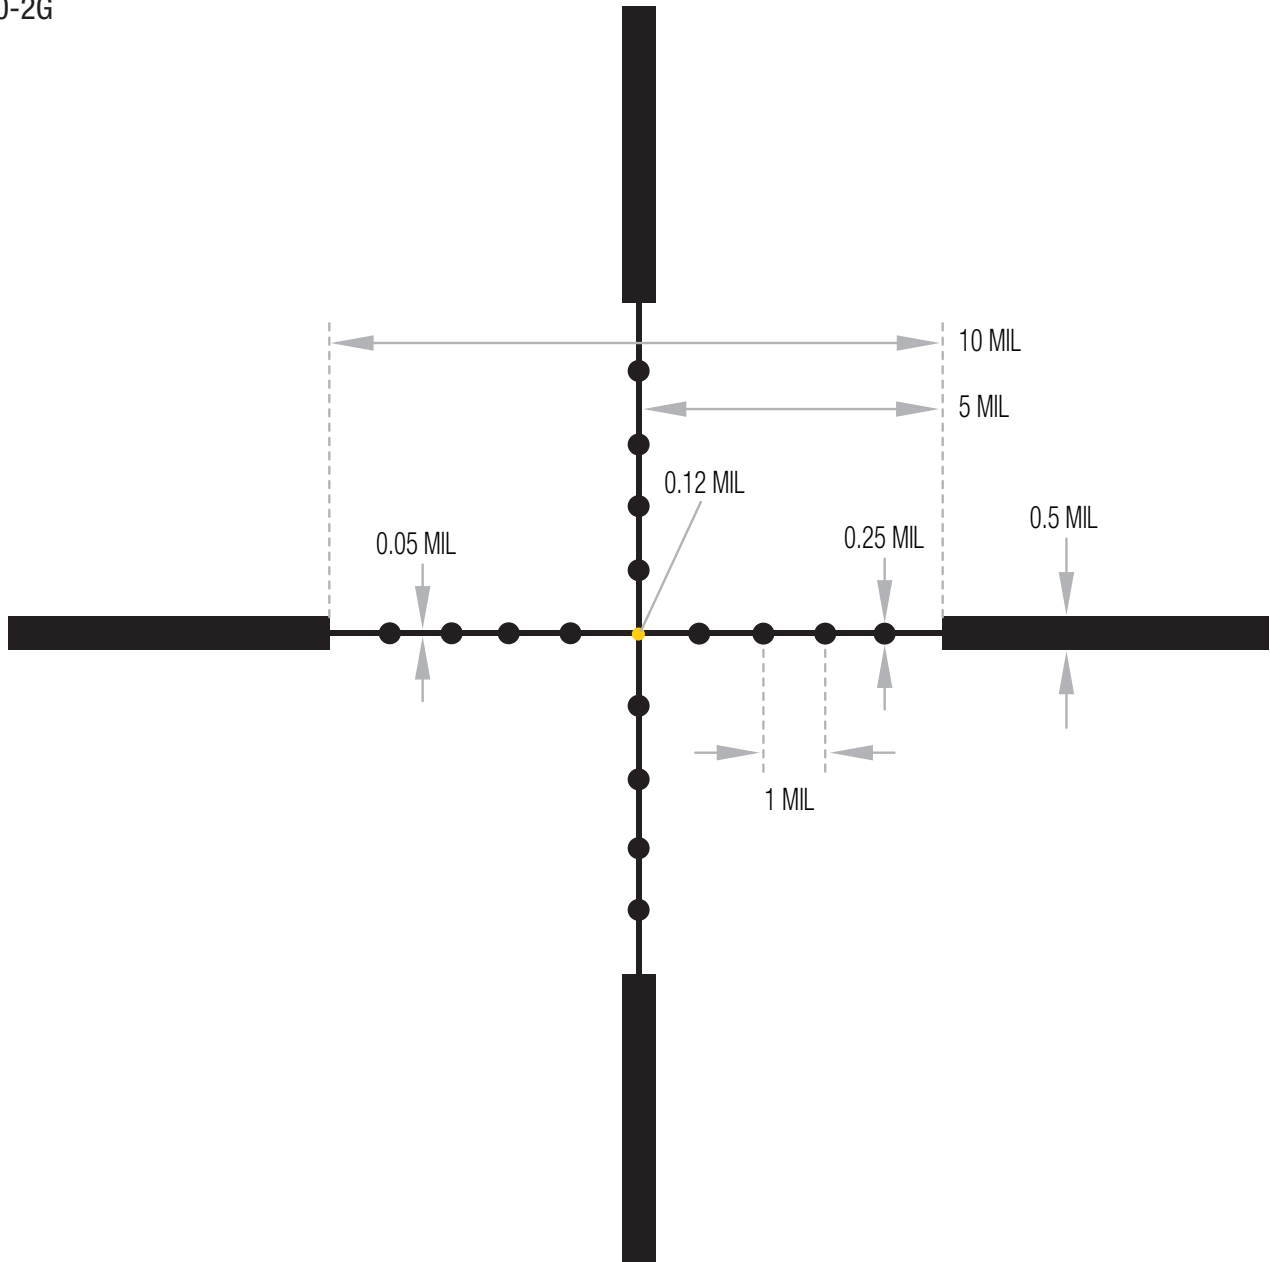

Trijicon AccuPoint[®]

3-9x40 MIL-Dot Reticle

Model Numbers:

■ TR20-2

■ TR20-2G

Brilliant Aiming Solutions™

Trijicon.com/AccuPoint

Specifications subject to change without notice.
NOTE: Measurements shown at highest magnification.

*Reticles not drawn to scale.