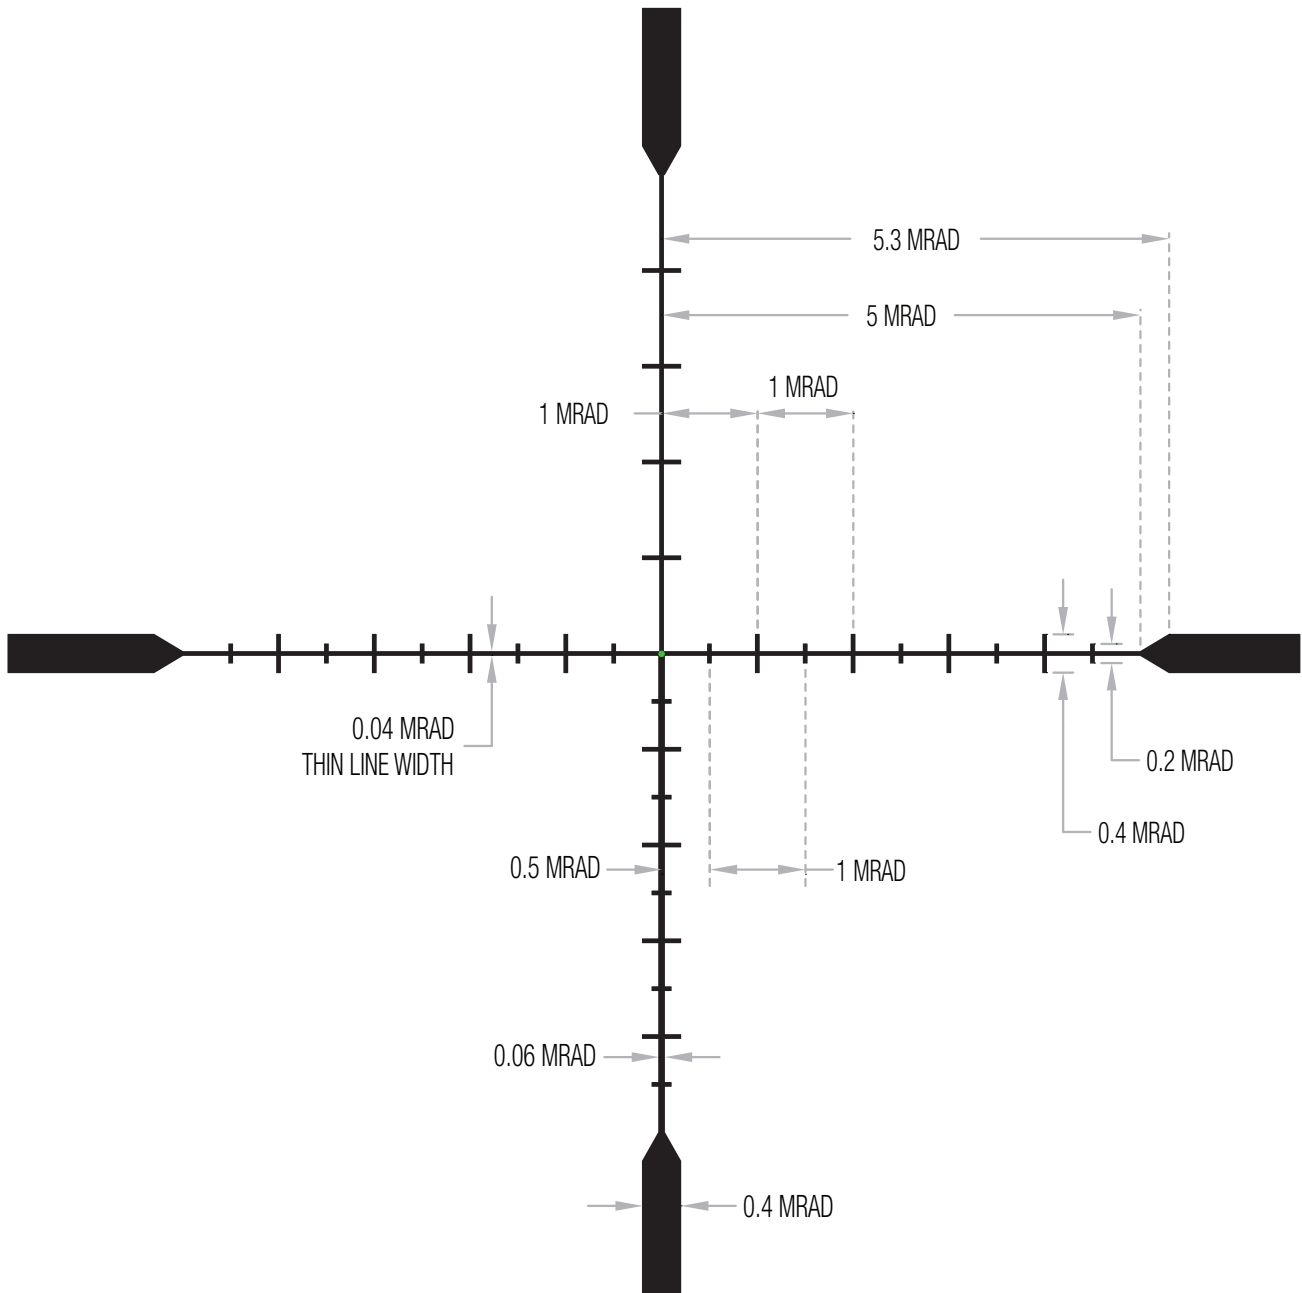

Trijicon AccuPoint[®]

5-20x50 MRAD Ranging Reticle

Model Numbers:

■ TR33-C-200149

Brilliant Aiming Solutions™

Trijicon.com/AccuPoint

Specifications subject to change without notice.
NOTE: Measurements shown at highest magnification.

*Reticles not drawn to scale.