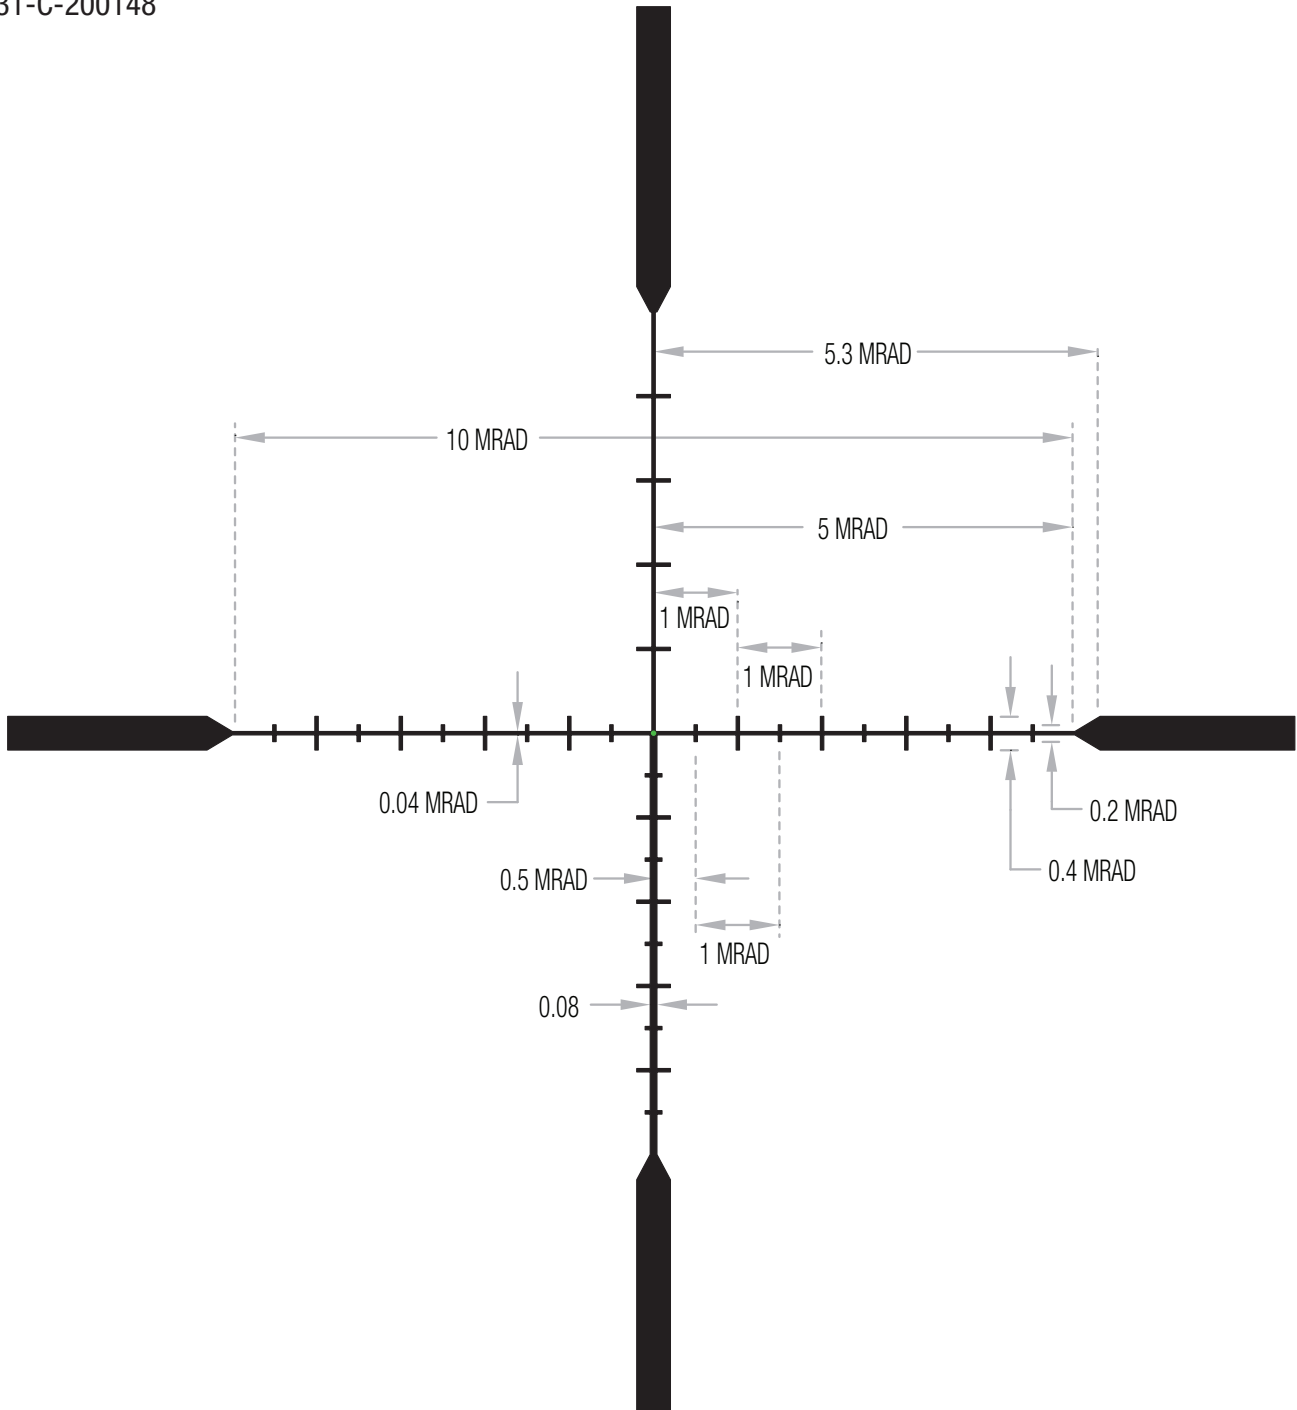

Trijicon AccuPoint[®]

4-16x50

MRAD Ranging Reticle

Model Numbers:

■ TR31-C-200148

Brilliant Aiming Solutions™

Trijicon.com/AccuPoint

Specifications subject to change without notice.
NOTE: Measurements shown at highest magnification.

*Reticles not drawn to scale.