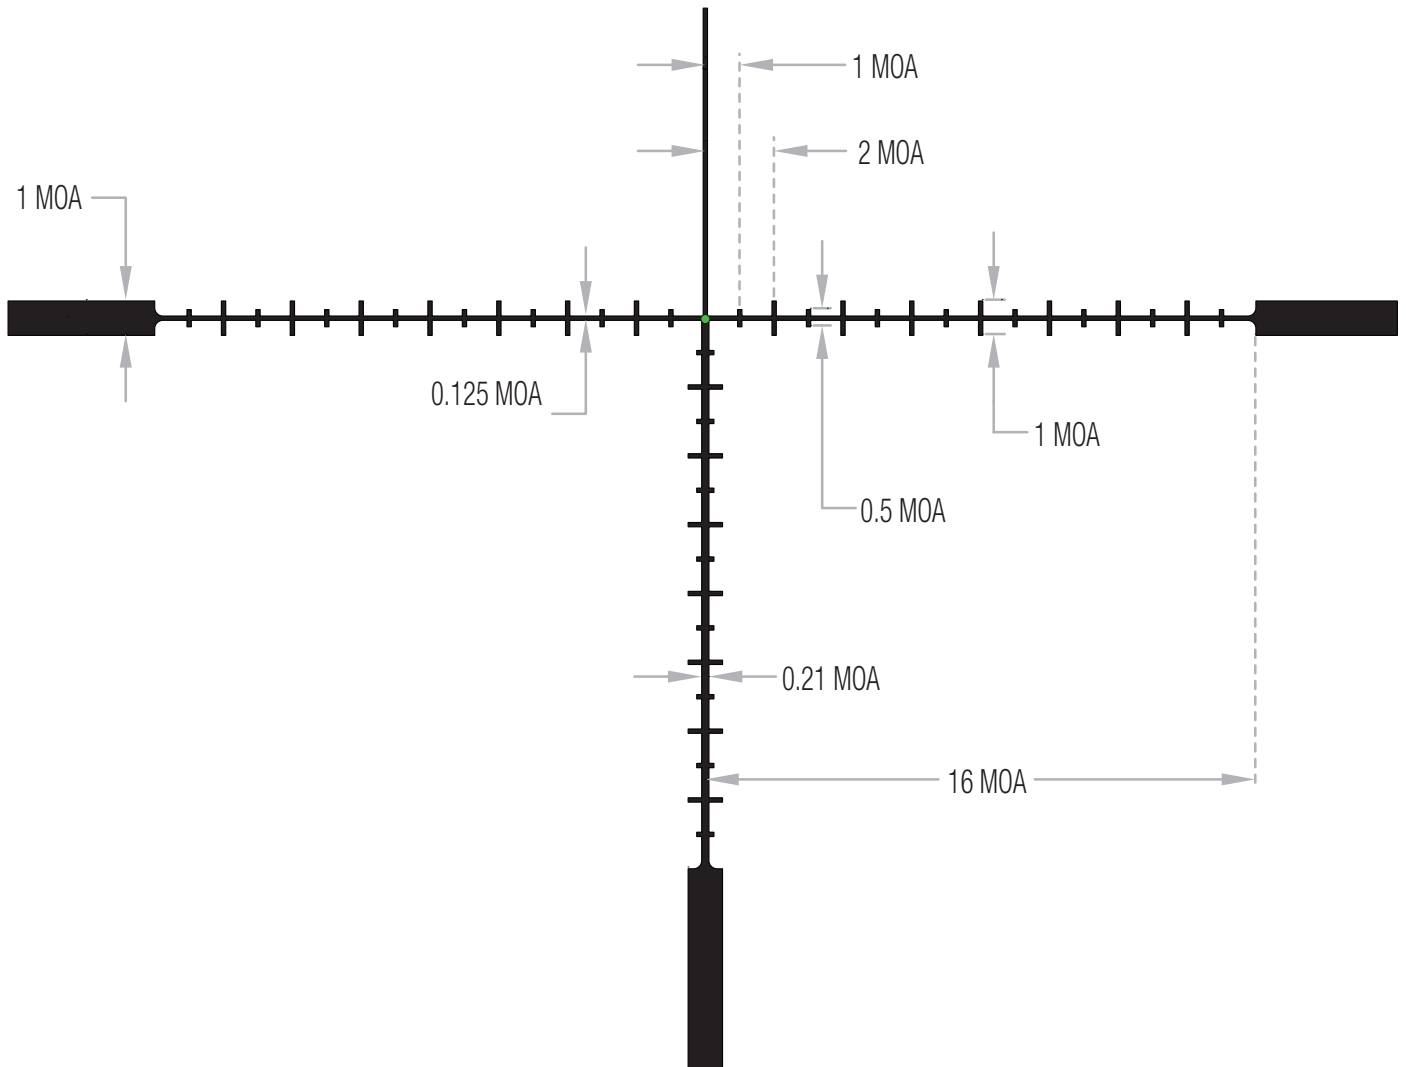

Trijicon AccuPoint[®]

5-20x50 MOA Ranging Reticle

Model Numbers:

■ TR33-C-200151

Trijicon.com/AccuPoint

Specifications subject to change without notice.
NOTE: Measurements shown at highest magnification.
*Reticles not drawn to scale.