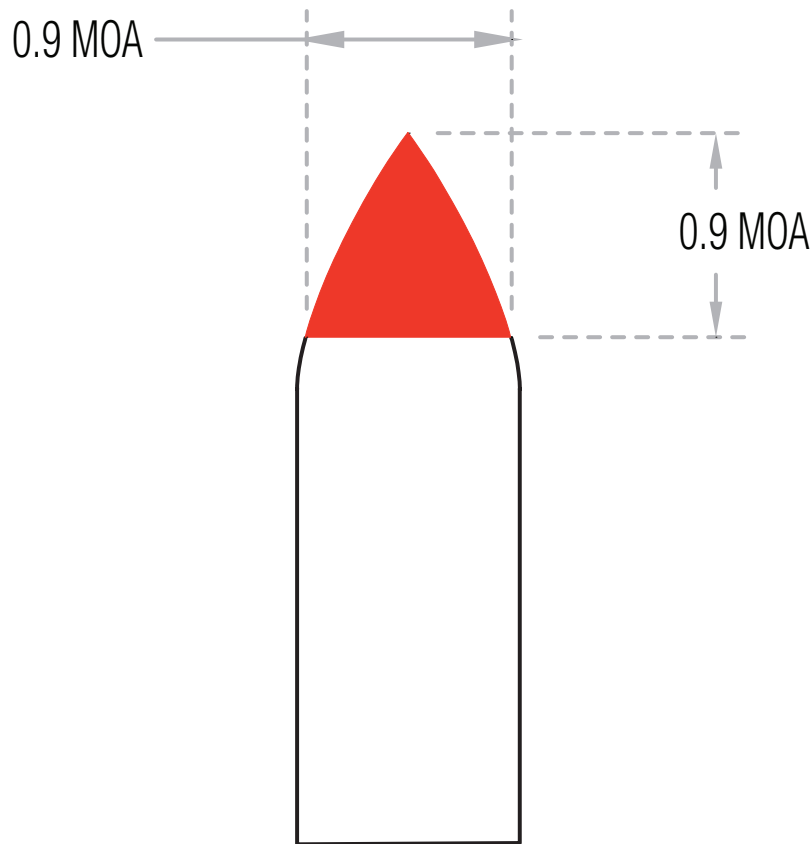

Trijicon AccuPoint[®]

5-20x50

BAC Triangle Post Reticle

Model Numbers:

■ TR33-C-200152

■ TR33-C-200154

Trijicon.com/AccuPoint

Specifications subject to change without notice.
NOTE: Measurements shown at highest magnification.

*Reticles not drawn to scale.