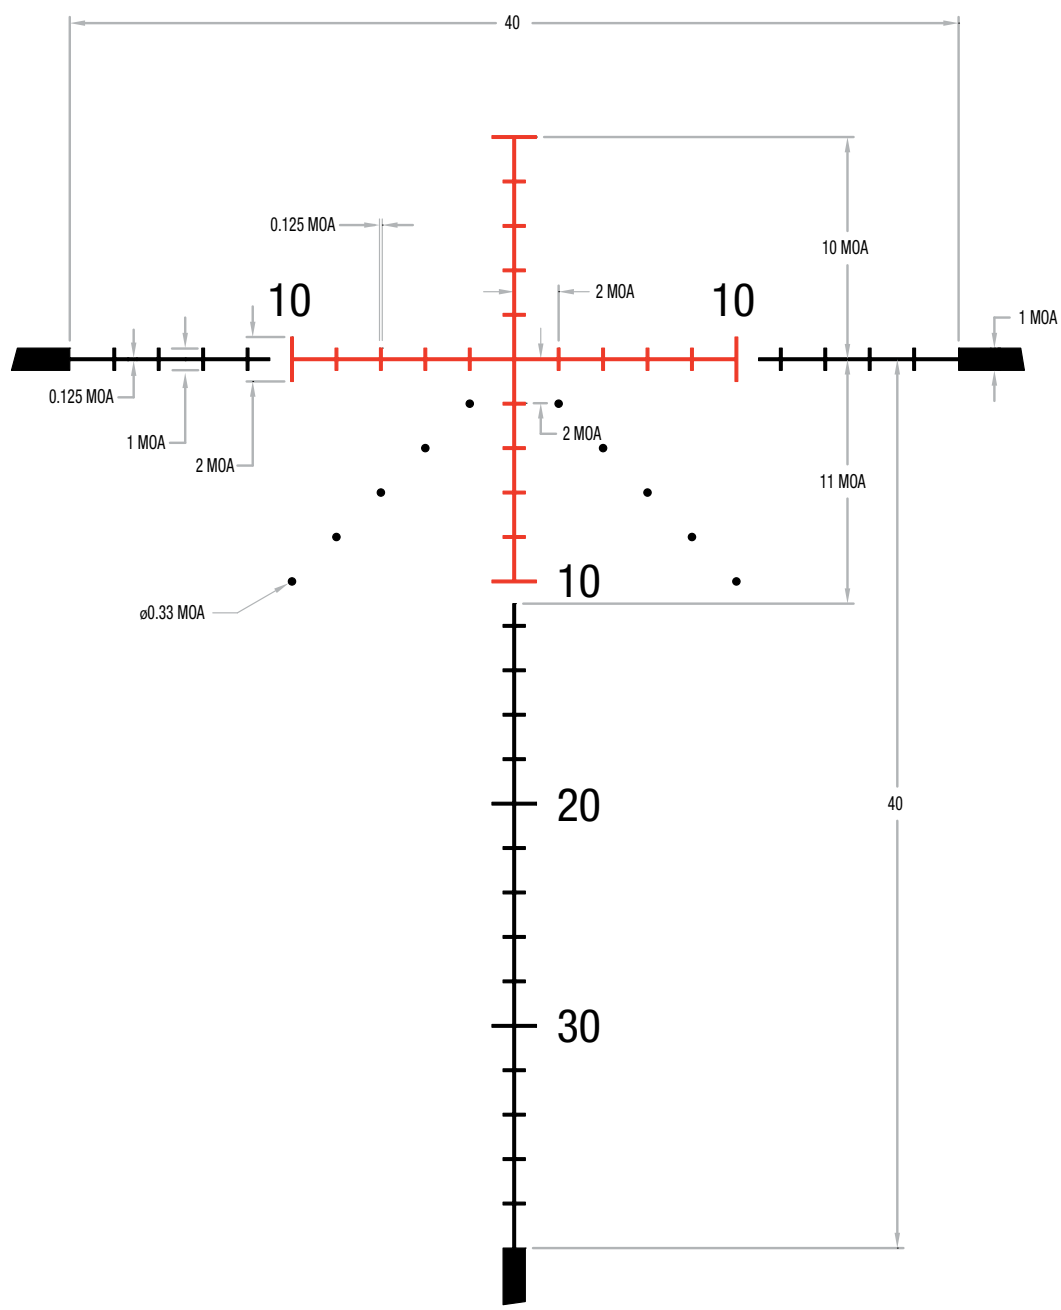

3-9x40 AccuPower® » MOA-DOT Reticle

- Available Options:
- RS20-C-1900008
 - RS20-C-1900009

**reticles not drawn to scale*

Measurements at High Magnification (MOA)