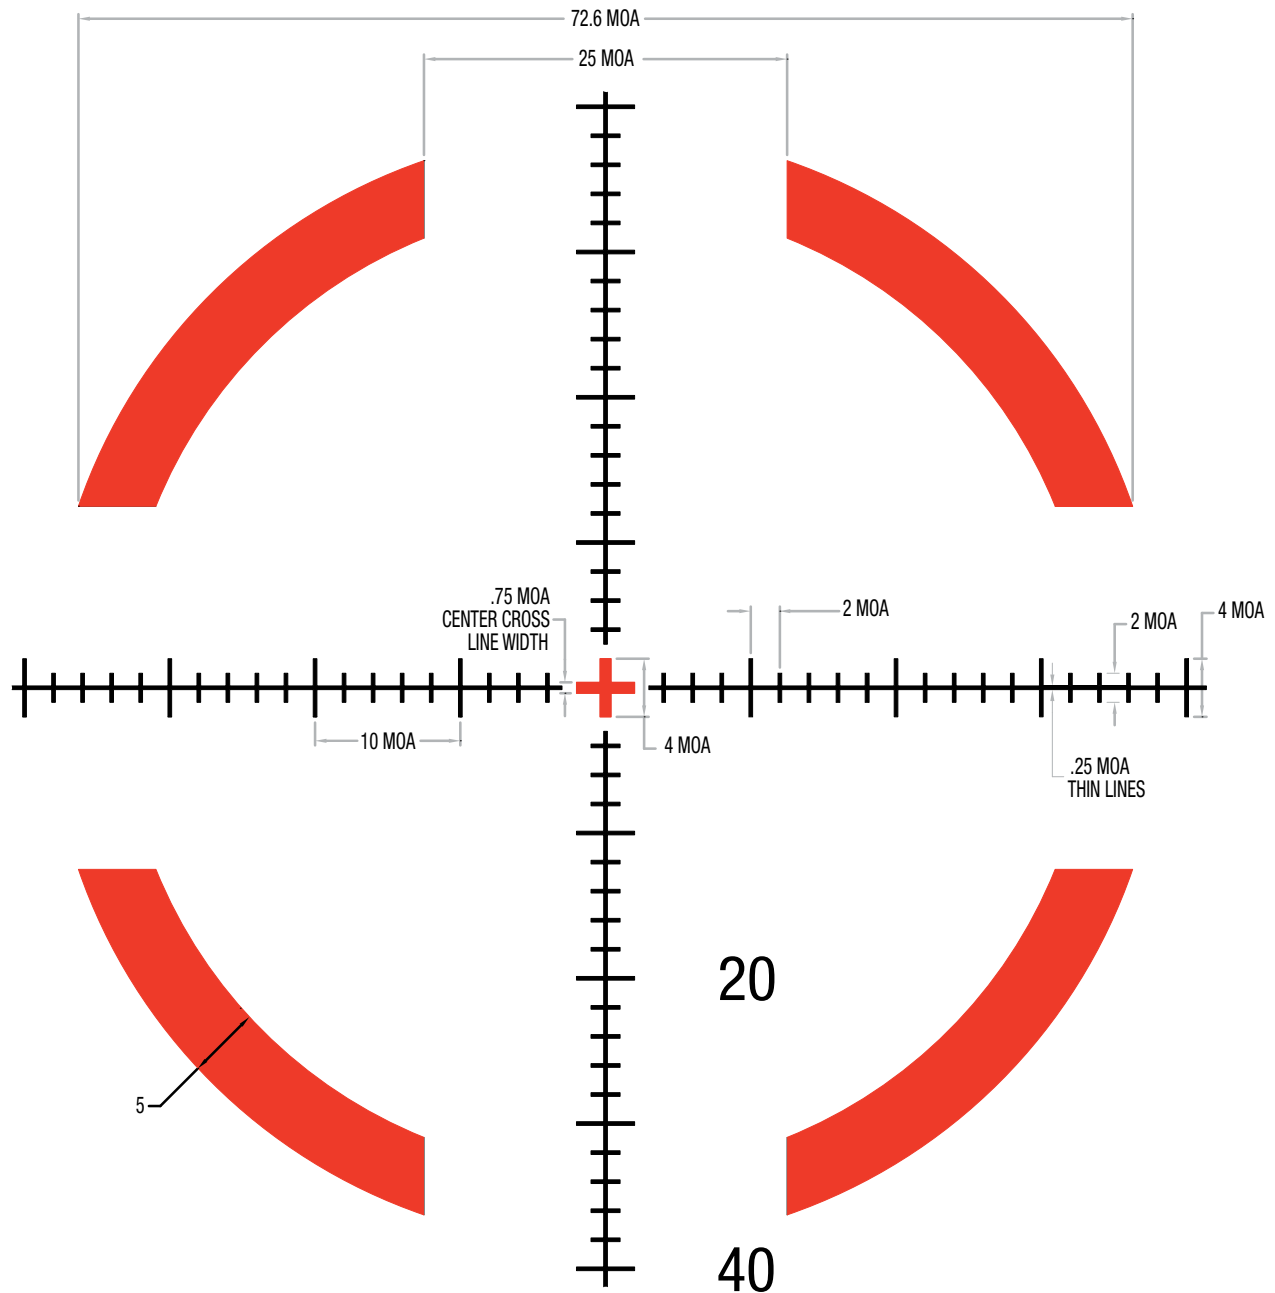

# 1-8x28 AccuPower® » MOA-Segmented Circle Cross Reticle

Available Options:

■ RS27-C-1900026

■ RS27-C-1900027

*\*reticles not drawn to scale*