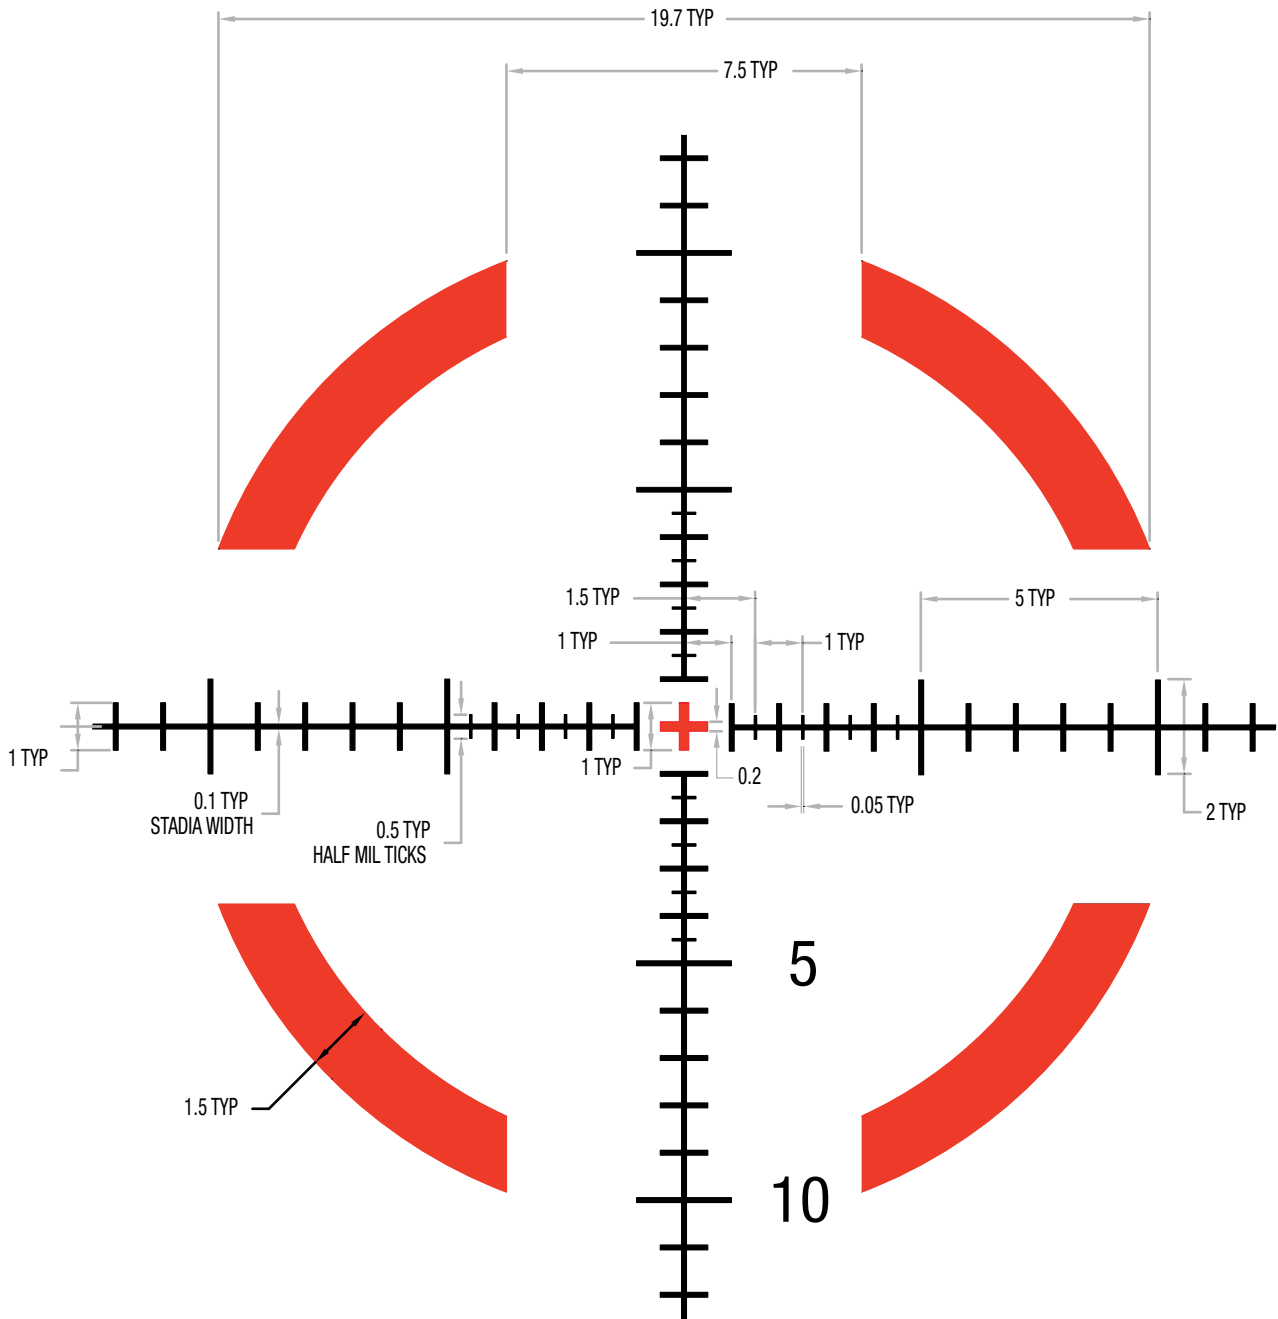

1-8X28 ACCUPOWER[®] MIL-SEGMENTED CIRCLE CROSS RETICLE

Available Options:

■ RS27-C-1900028

■ RS27-C-1900029

**reticles not drawn to scale*