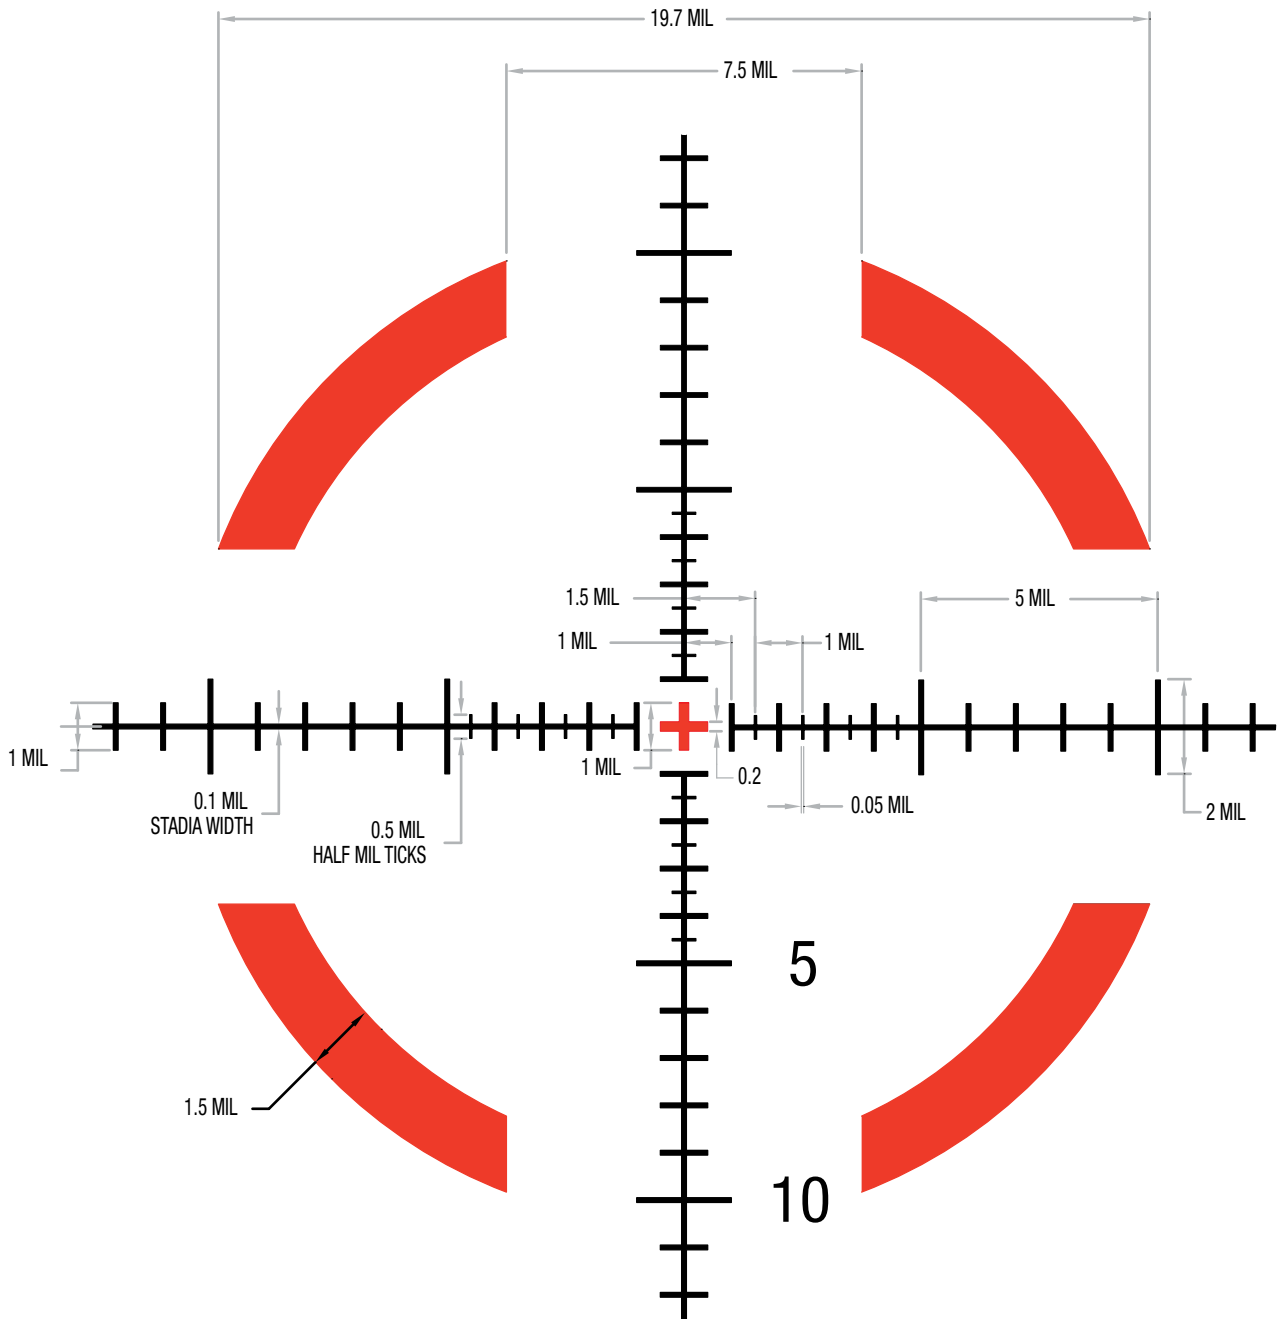

# 1-8x28 AccuPower® » MIL-Segmented Circle Cross Reticle

Available Options:

■ RS27-C-1900028

■ RS27-C-1900029

*\*reticles not drawn to scale*