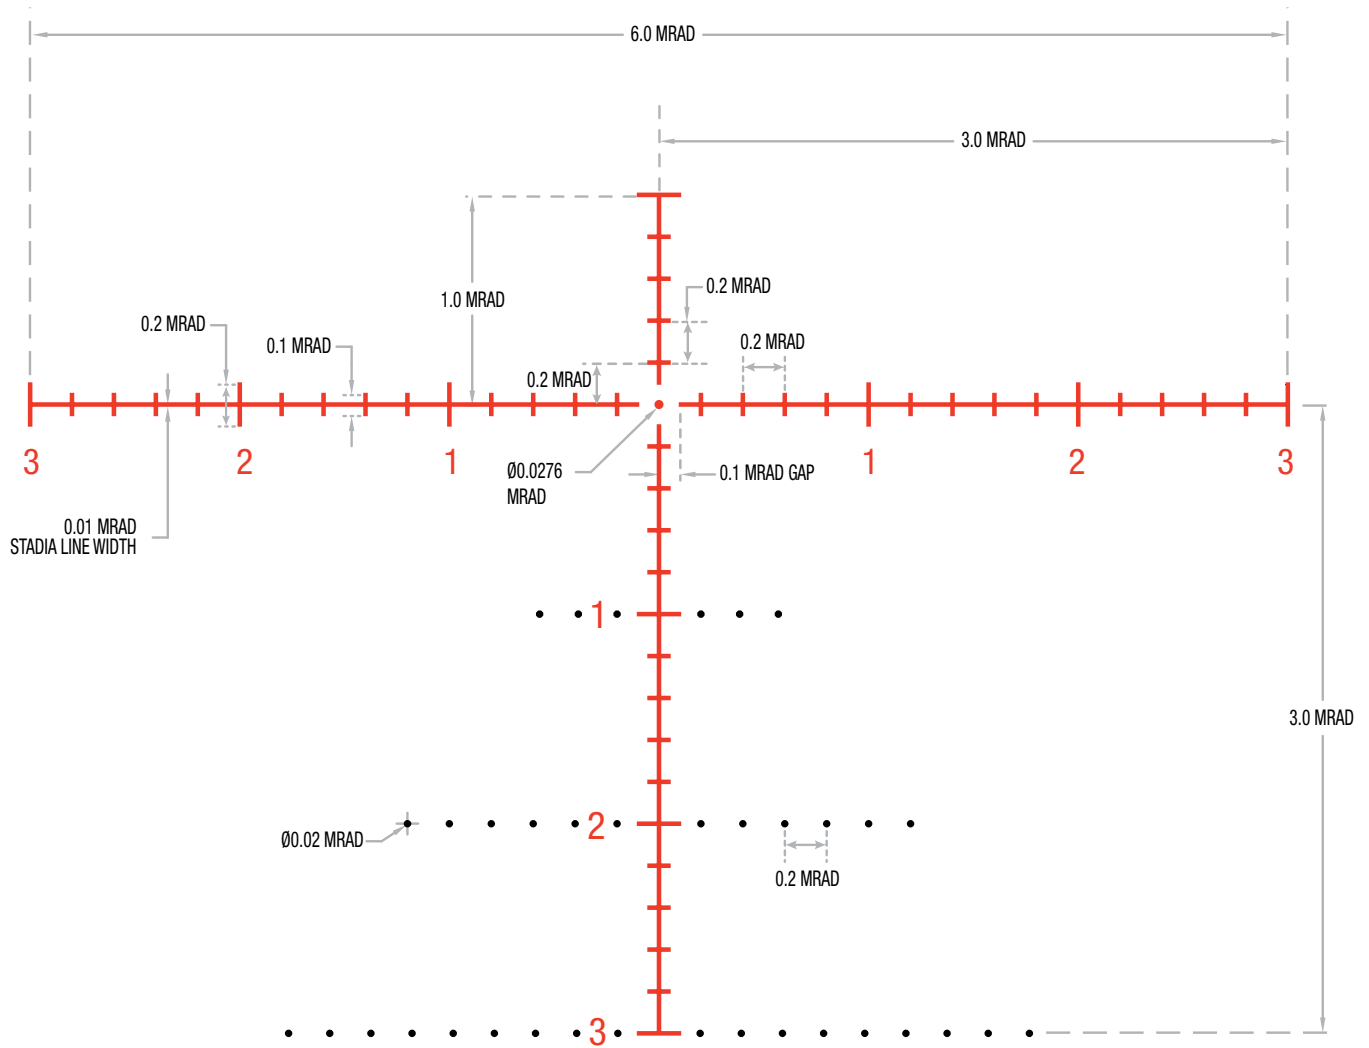

# 5-50x56 AccuPower® » MRAD Dot Crosshair Reticle

Calibrations are shown at 40X

Available Option:  
RS50-C-1900031

*\*reticles not drawn to scale*

**Measurements at High Magnification (MRAD)**