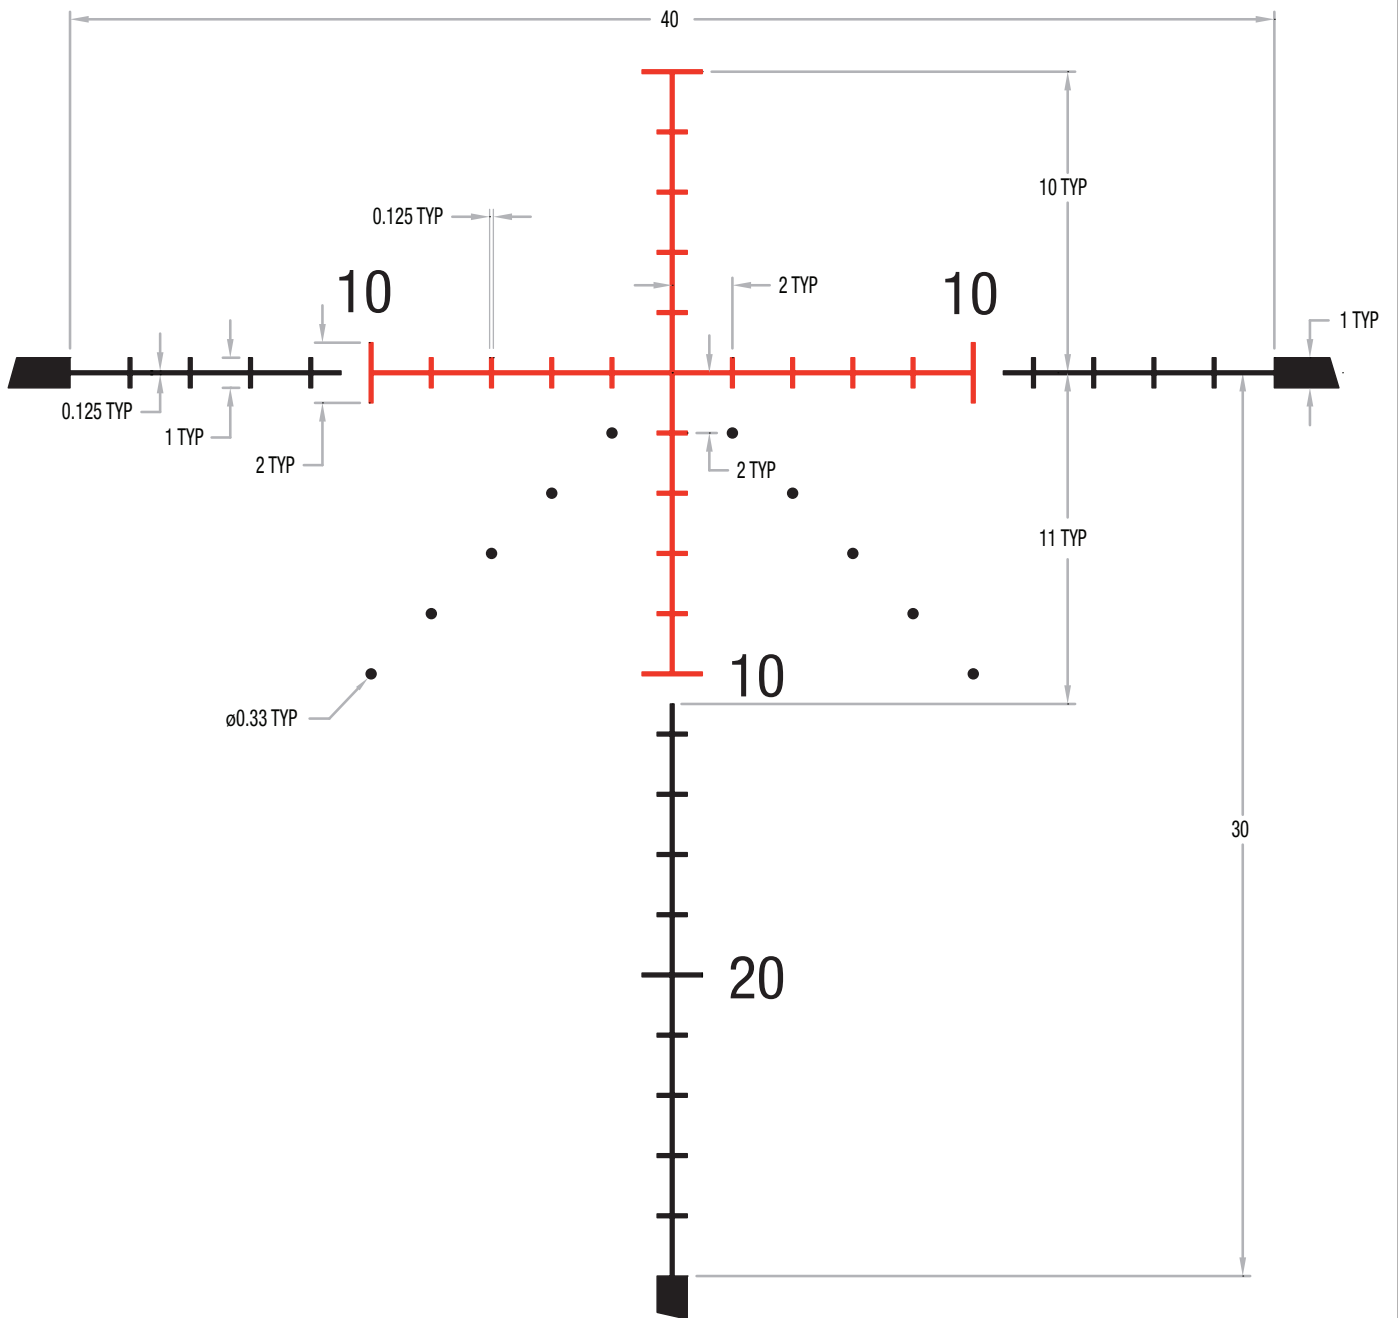

4-16X50 AccuPOWER[®] MOA-DOT RETICLE

Available Options:

■ RS29-C-1900020

■ RS29-C-1900021

**reticles not drawn to scale*

Measurements at High Magnification (MOA)