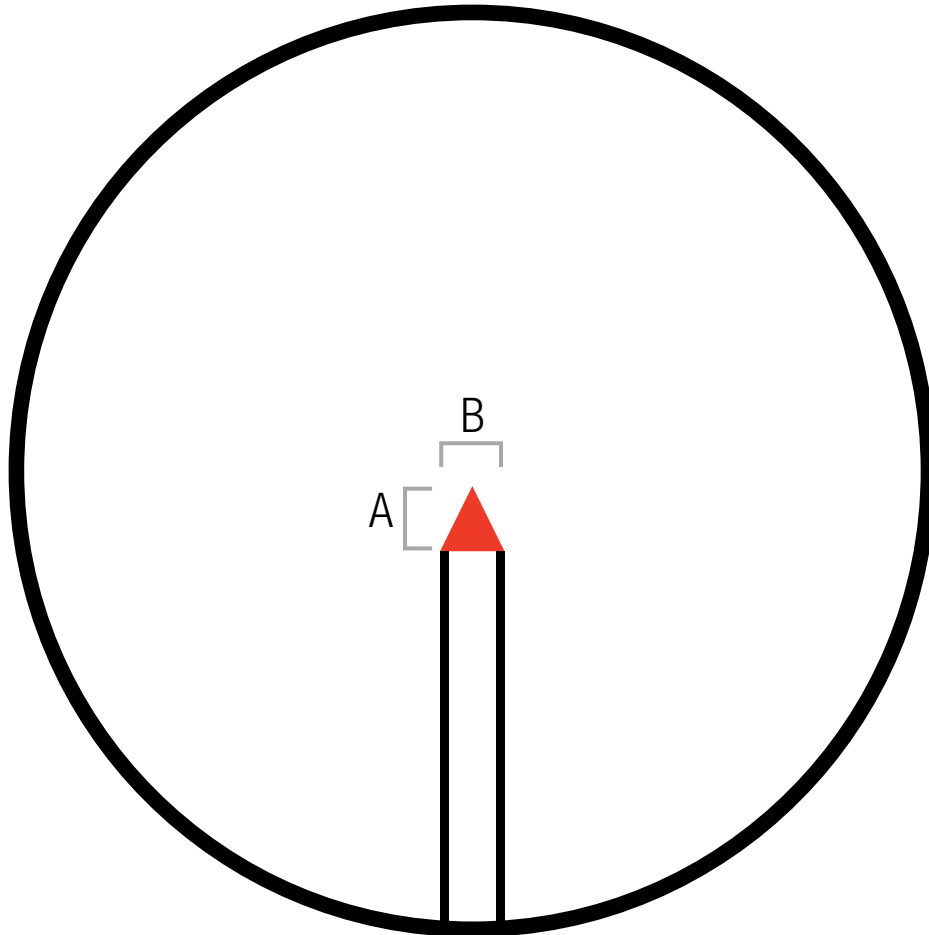

ACCUPoint[®] TRIANGLE POST RETICLE

**reticles not drawn to scale and may be available in other colors*

Model	Magnification	Measurements at High Magnification (MOA)	
		A	B
TR20	3-9x40	2	2
TR22	2.5-10x56	1.7	1.7
TR23	5-20x50	0.8	0.8
TR24	1-4x24	4.2	4.2
TR25	1-6x24	2.8	2.8
TR26	2.5-12.5x42	1.5	1.5