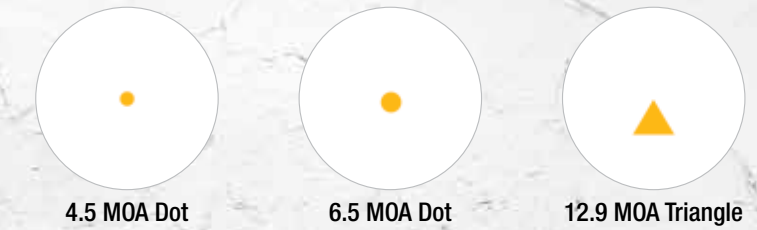

SPECIFICATIONS

	1X24	1X42
MAGNIFICATION	1x	1x
OBJECTIVE SIZE	24mm	42mm
CLEAR APERTURE	0.95 in. 24mm	1.54 in. 39mm
ADJUSTMENTS	1 Click = 1 MOA	1 Click = 1 MOA
ADJUSTMENT RANGE (ELEVATION & WINDAGE)	60 MOA Total Travel	60 MOA Total Travel
DIMENSIONS (L X W X H)	4.25 x 1.35 x 1.65 in. 108 x 34 x 42mm	5.0 x 2.1 x 2.2 in. 127 x 53 x 56mm
WEIGHT	4.2 oz. 119g	8.7 oz. 246.6g
ILLUMINATION SOURCE	Fiber Optics & Tritium	Fiber Optics & Tritium
AVAILABLE MOUNTING ADAPTERS	Carry Handle, Picatinny Rail, Weaver Rail, AK47	Carry Handle, Picatinny Rail, Weaver Rail, AK47

*All specs given without mount.

1x24

1. **4.5 MOA Dot** **ITAR**
   Black: ■ RX01NSN
2. **6.5 MOA Dot**
   Black: ■ RX01
3. **12.9 MOA Triangle**
   Black: ■ RX06