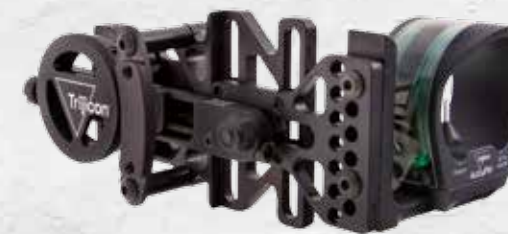

ACCUPIN®/ACCUDIAL™ COMBO

ACOG® XB

The Trijicon AccuPin™ and its combination of fiber optic and tritium are Pope & Young® legal.

TRIJICON ACCUPIN®

FEATURES

TRIANGULAR AIMING POINT AND CLEAR PIN

Precision aiming point with unobstructed view of target.

HIGH-IMPACT SHADE SHIELD

High-visibility aiming circle for optimal aiming-point acquisition and protection.

FIELD-REPLACEABLE PIN

Finger-tighten design makes replacement quick and easy.

FULLY HOUSED SIGHT LEVEL

ACCUDIAL™

Large, laser-etched dial precisely locks in yardage without the tape.

LIMITED LIFETIME WARRANTY

Tritium lamp is warranted to illuminate for 12 years from date of original manufacture.

This unique pin design is more robust than ordinary bow sights, but on the off chance something happens, the fiber optic pin is easily replaced out in the field with a simple finger twist of the pin fastener nut.

SPECIFICATIONS

ACCUPIN®	
MAGNIFICATION	1x
APERTURE	Single Pin
RIGHT/LEFT HAND	Ambidextrous
ILLUMINATION SOURCE	Fiber Optics & Tritium
PIN STYLE	Triangle
SIGHT WINDOW	1.77 in. 45mm
DIMENSIONS (L X W X H)	1.5 x 2.1 x 2.5 in. 38 x 53 x 64mm
WEIGHT	Dovetail Base: 2.29 oz. (65g) Rail Grabber Base: 2.47 oz. (70g)
MOUNT OPTIONS	<ul style="list-style-type: none"> - Dovetail base that mounts to an L-bracket which will attach to the Trijicon AccuDial or other adjustable mounts. - Rail grabber-style mount base attaches to adjustable mounts equipped with a Weaver® or MIL-STD-1913 (Picatinny) rail, including the Trijicon AccuDial adjustable mount and rail adapter.