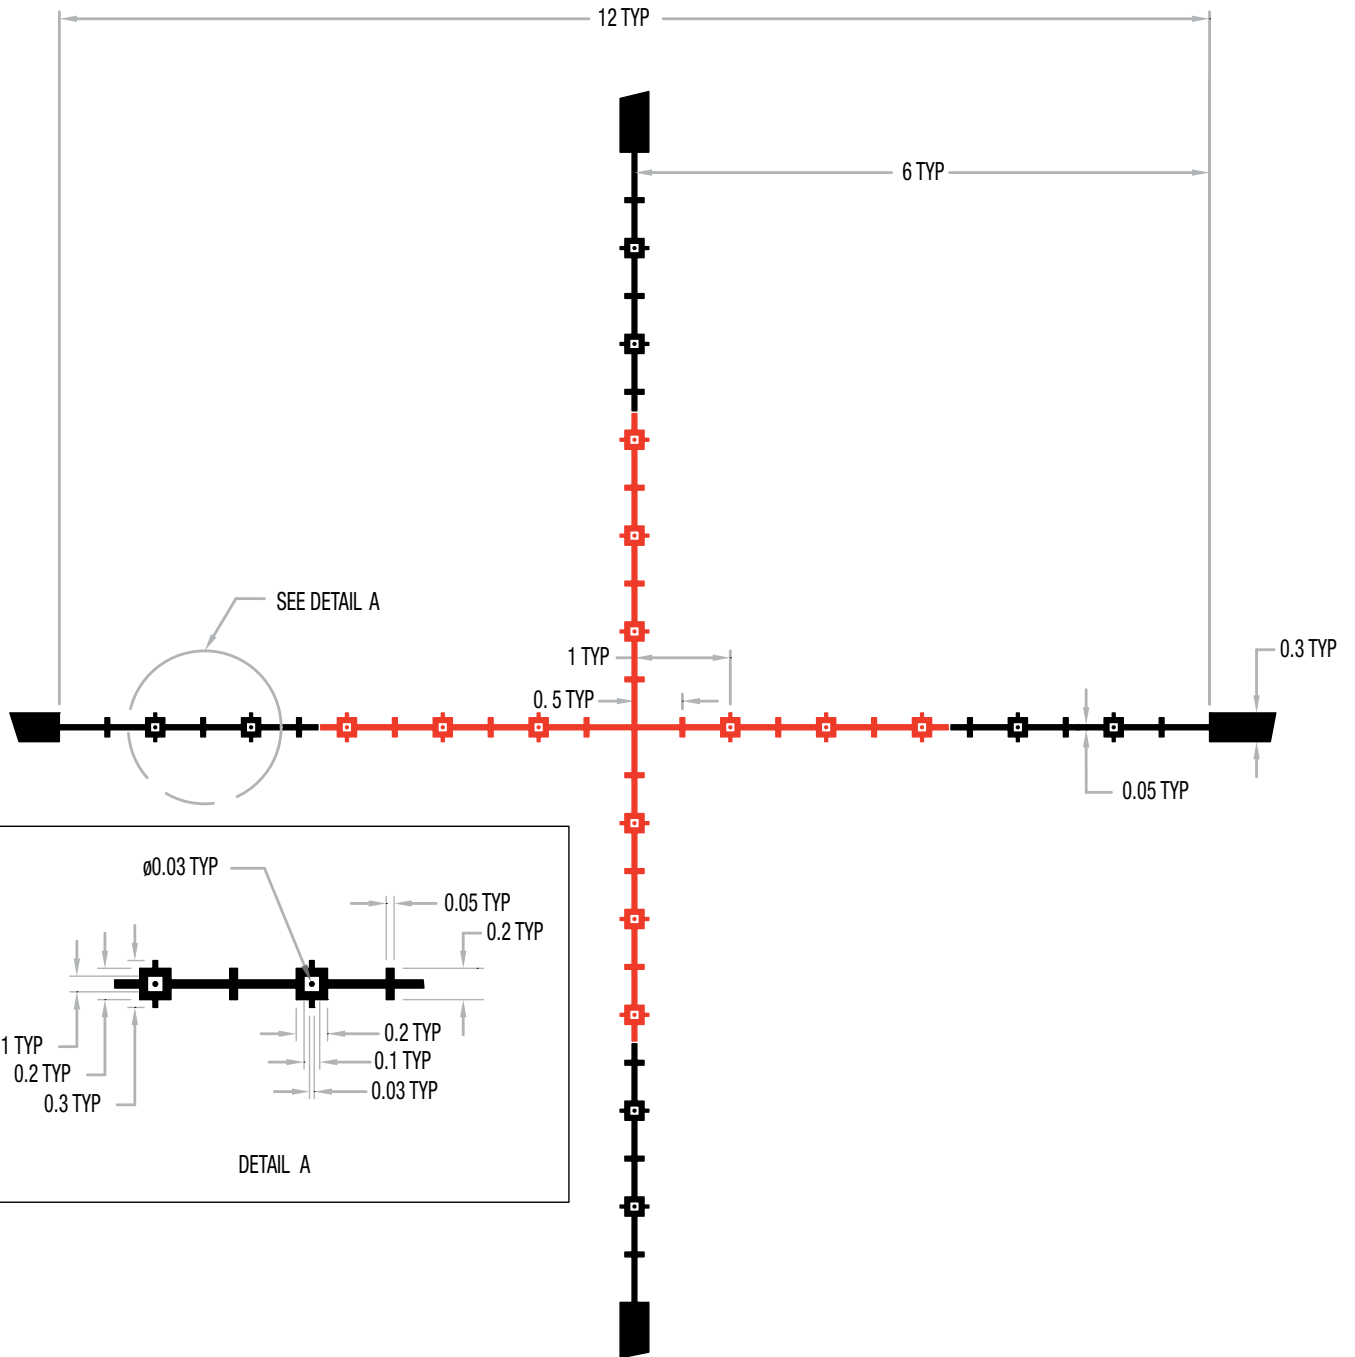

# 3-9X40 AccuPOWER<sup>®</sup> MIL-SQUARE RETICLE

Available Options:

■ RS20-C-1900010

■ RS20-C-1900011

*\*reticles not drawn to scale*

**Measurements at High Magnification (MIL)**

# 3-9X40 AccuPower® STANDARD DUPLEX RETICLE

Available Options:

■ RS20-C-1900012

■ RS20-C-1900013

*\*reticles not drawn to scale*

**Measurements at High Magnification (MOA)**

# 4-16X50 AccuPOWER<sup>®</sup> MIL-SQUARE RETICLE

Available Options:

■ RS29-C-1900022

■ RS29-C-1900023

*\*reticles not drawn to scale*

**Measurements at High Magnification (MIL)**

# 4-16X50 AccuPower® STANDARD DUPLEX RETICLE

Available Options:

■ RS29-C-1900024

■ RS29-C-1900025

*\*reticles not drawn to scale*

**Measurements at High Magnification (MOA)**