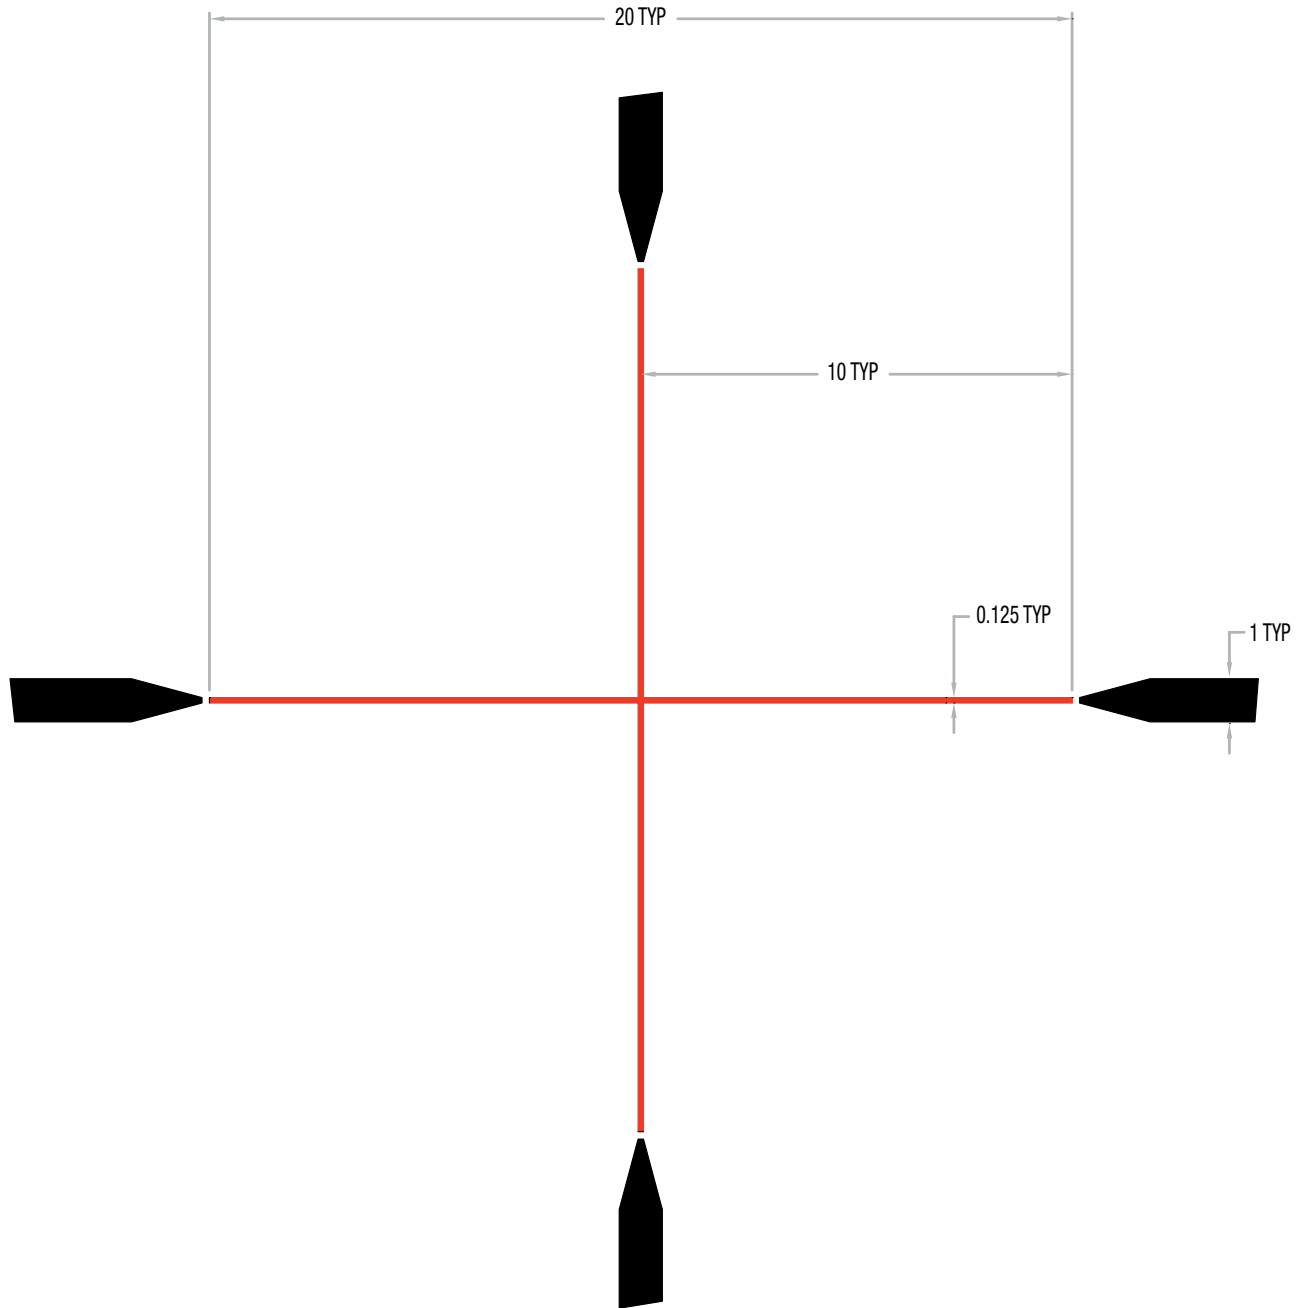

3-9X40 AccuPower® STANDARD DUPLEX RETICLE

Available Options:

■ RS20-C-1900012

■ RS20-C-1900013

*reticles not drawn to scale

Measurements at High Magnification (MOA)