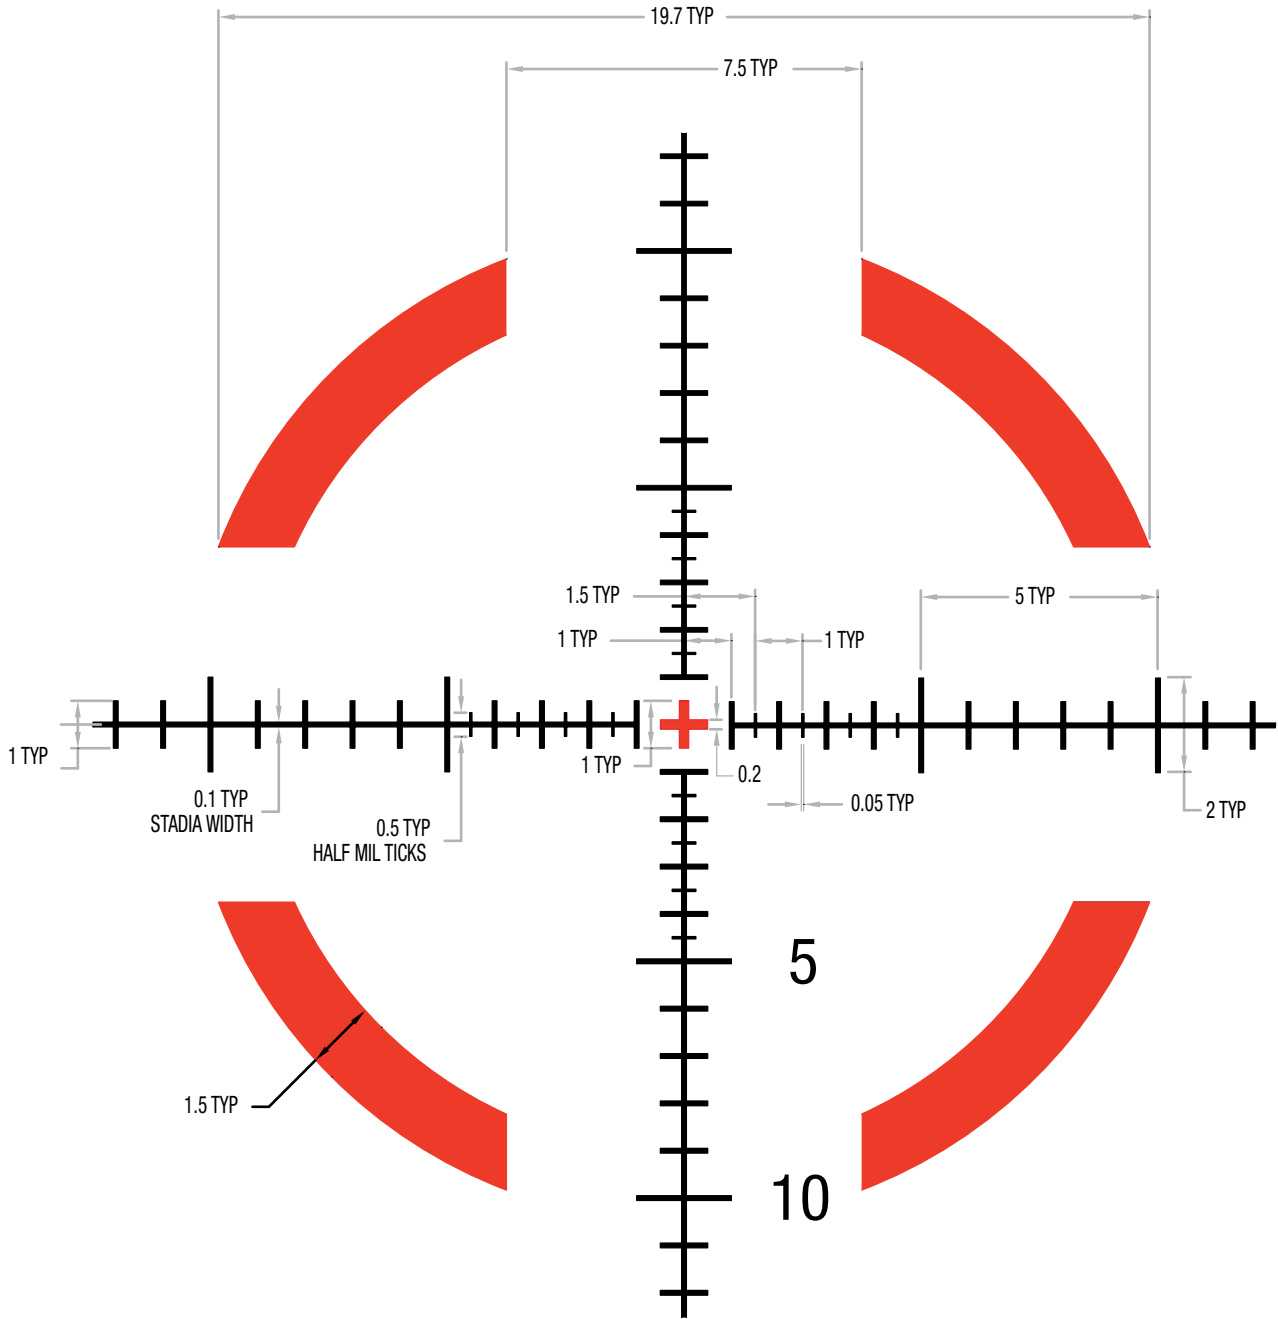

# 1-4X24 ACCUPOWER<sup>®</sup> MIL-SQUARE RETICLE

Available Options:

■ RS24-C-1900002

■ RS24-C-1900003

*\*reticles not drawn to scale*

**Measurements at High Magnification (MIL)**

# 1-4X24 ACCUPOWER<sup>®</sup> SEGMENTED CIRCLE RETICLE

Available Options:

■ RS24-C-1900006

■ RS24-C-1900007

*\*reticles not drawn to scale*

**Measurements at High Magnification (MOA)**

# 1-8X28 ACCUPOWER® MOA-SEGMENTED CIRCLE CROSS RETICLE

Available Options:

- RS27-C-1900026
- RS27-C-1900027

\*reticles not drawn to scale

# 1-8X28 ACCUPOWER<sup>®</sup> MIL-SEGMENTED CIRCLE CROSS RETICLE

Available Options:

- RS27-C-1900028
- RS27-C-1900029

\*reticles not drawn to scale