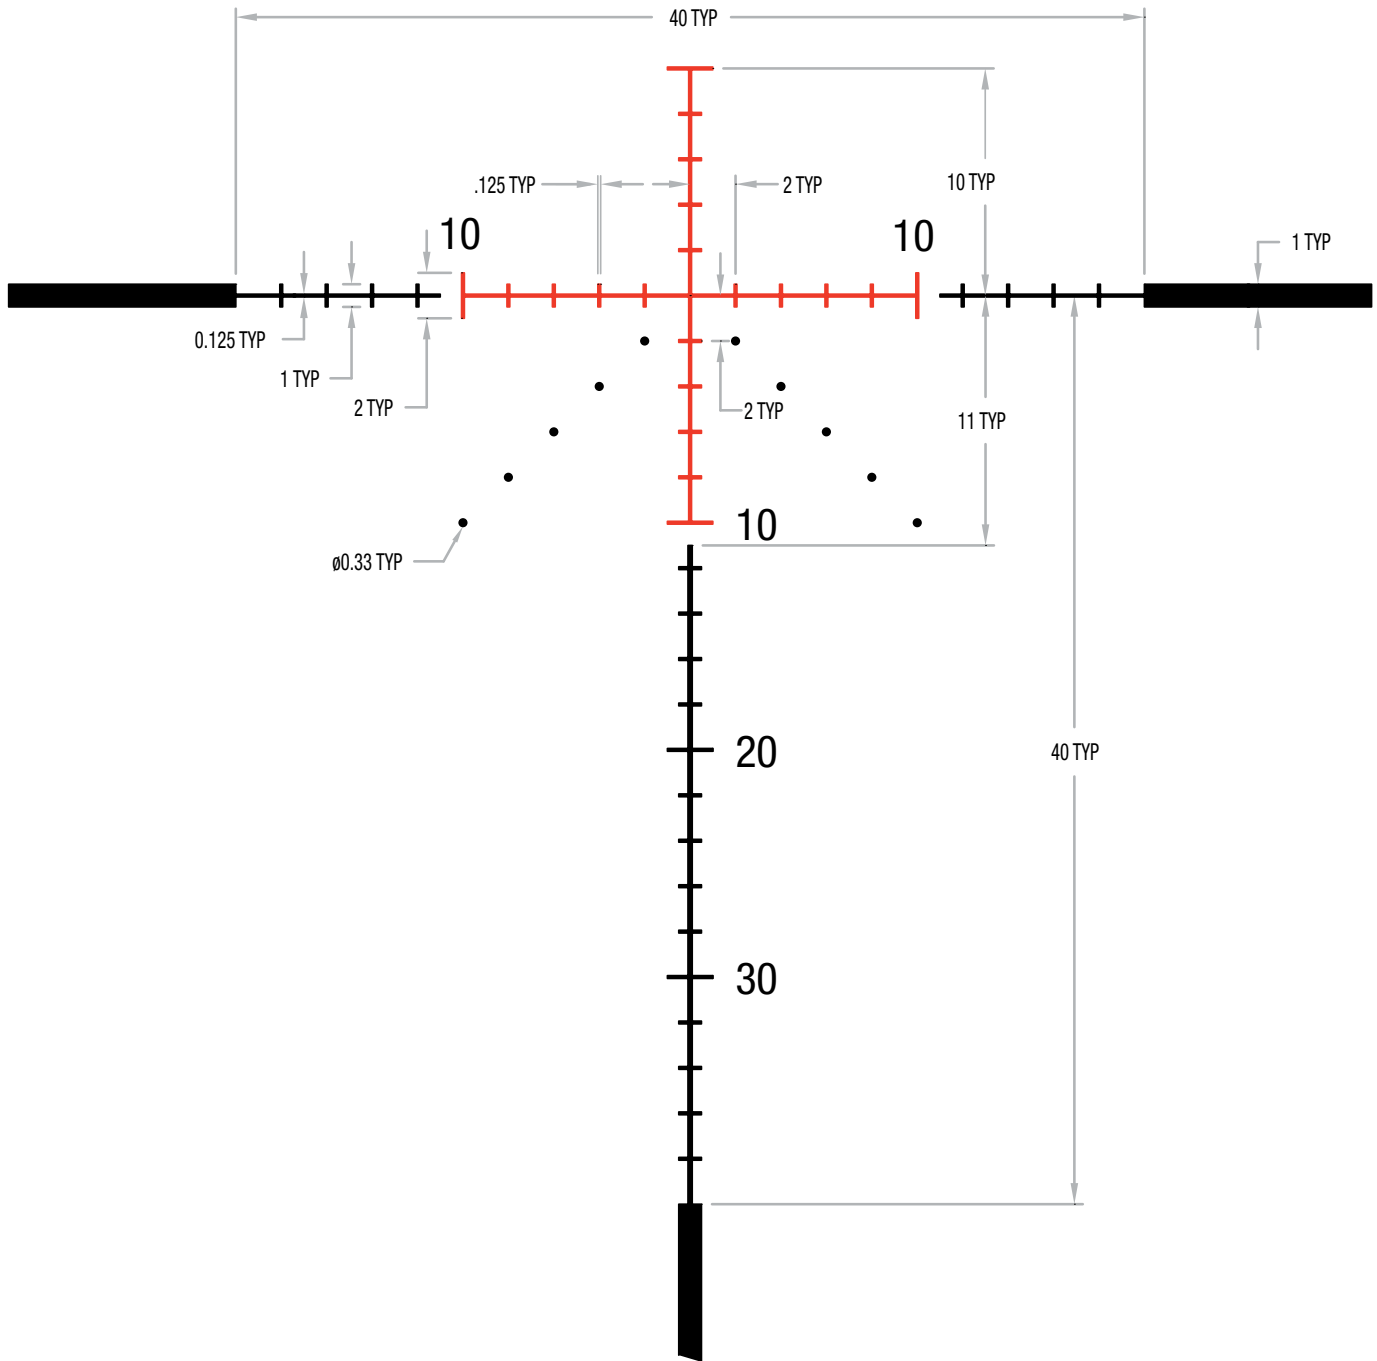

2.5-10X56 AccuPOWER® MOA-DOT RETICLE

Available Options:

■ RS22-C-1900014

■ RS22-C-1900015

*reticles not drawn to scale

Measurements at High Magnification (MOA)