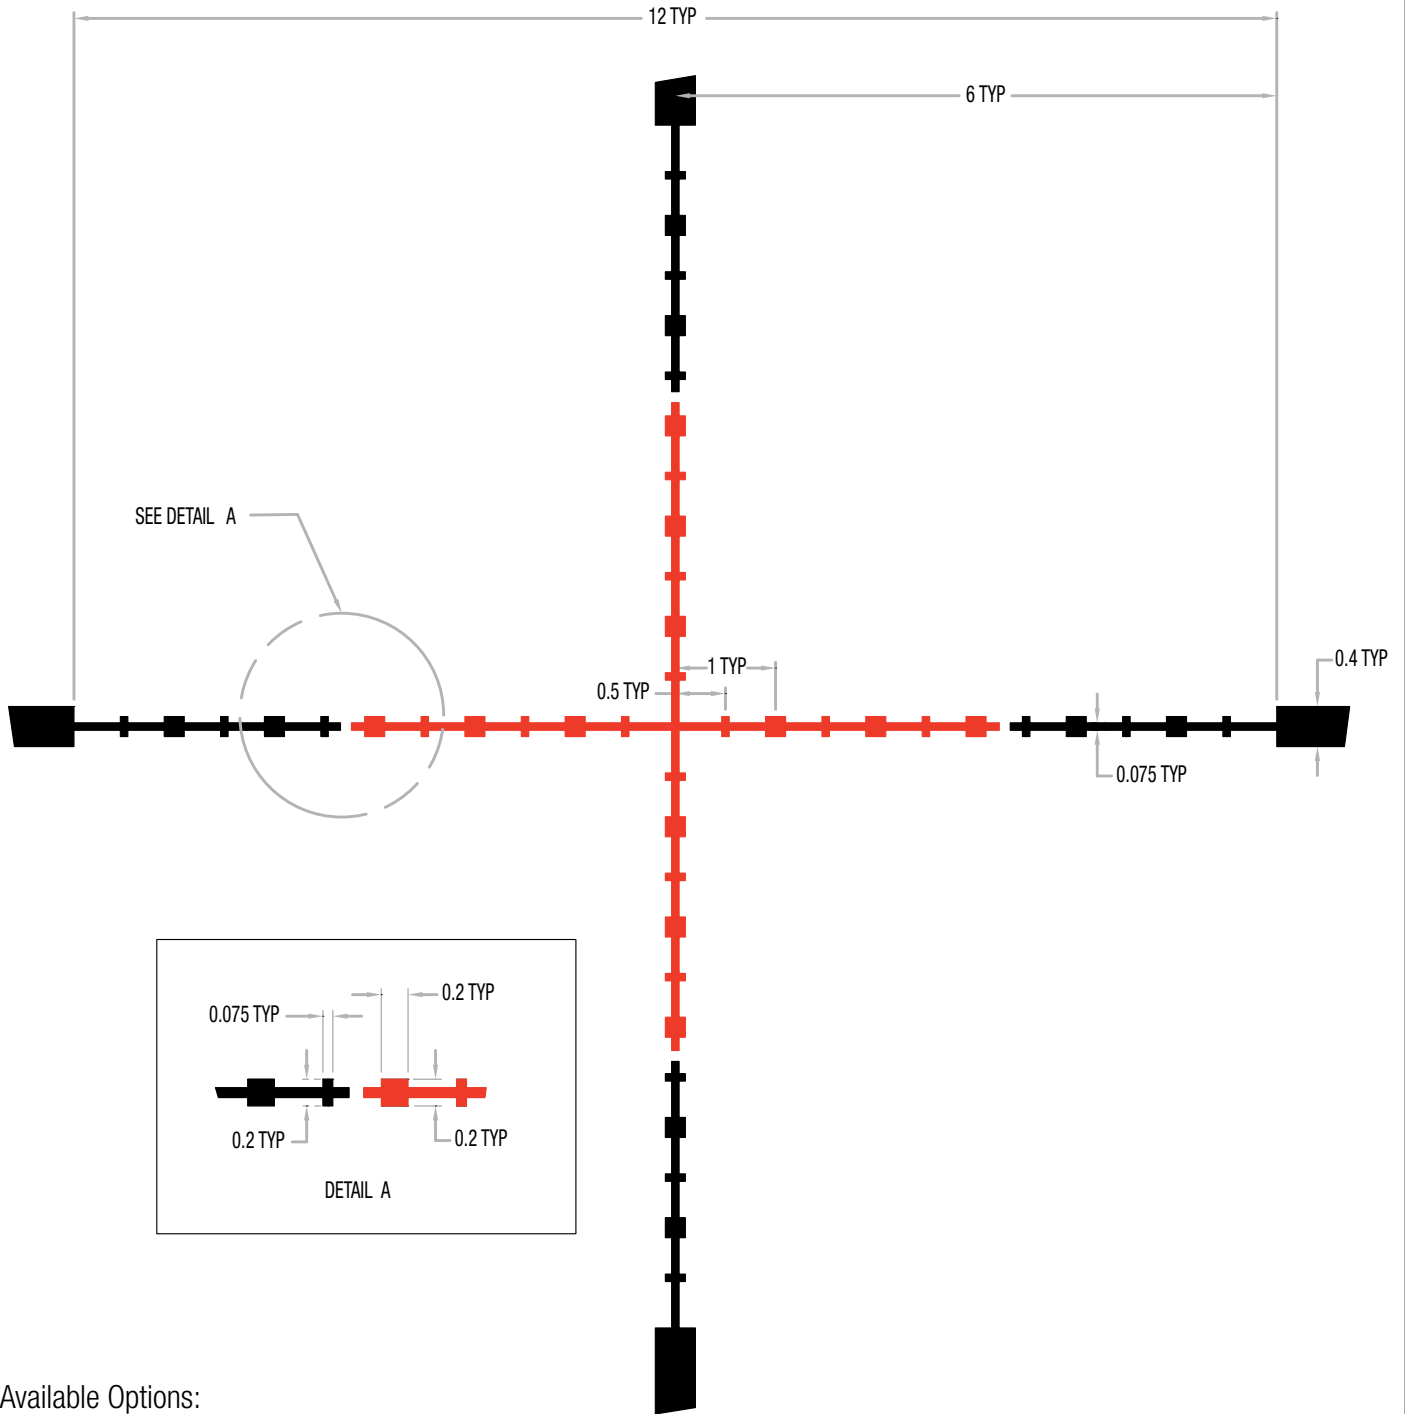

# 1-4X24 AccuPOWER<sup>®</sup> MOA-DOT RETICLE

Available Options:

■ RS24-C-1900000

■ RS24-C-1900001

*\*reticles not drawn to scale*

**Measurements at High Magnification (MOA)**

# 1-4X24 ACCUPOWER<sup>®</sup> MIL-SQUARE RETICLE

Available Options:

■ RS24-C-1900002

■ RS24-C-1900003

*\*reticles not drawn to scale*

**Measurements at High Magnification (MIL)**

# 1-4X24 ACCUPOWER<sup>®</sup> STANDARD DUPLEX RETICLE

Available Options:

■ RS24-C-1900004

■ RS24-C-1900005

*\*reticles not drawn to scale*

**Measurements at High Magnification (MOA)**

# 1-4X24 ACCUPOWER<sup>®</sup> SEGMENTED CIRCLE RETICLE

Available Options:

■ RS24-C-1900006

■ RS24-C-1900007

*\*reticles not drawn to scale*

**Measurements at High Magnification (MOA)**