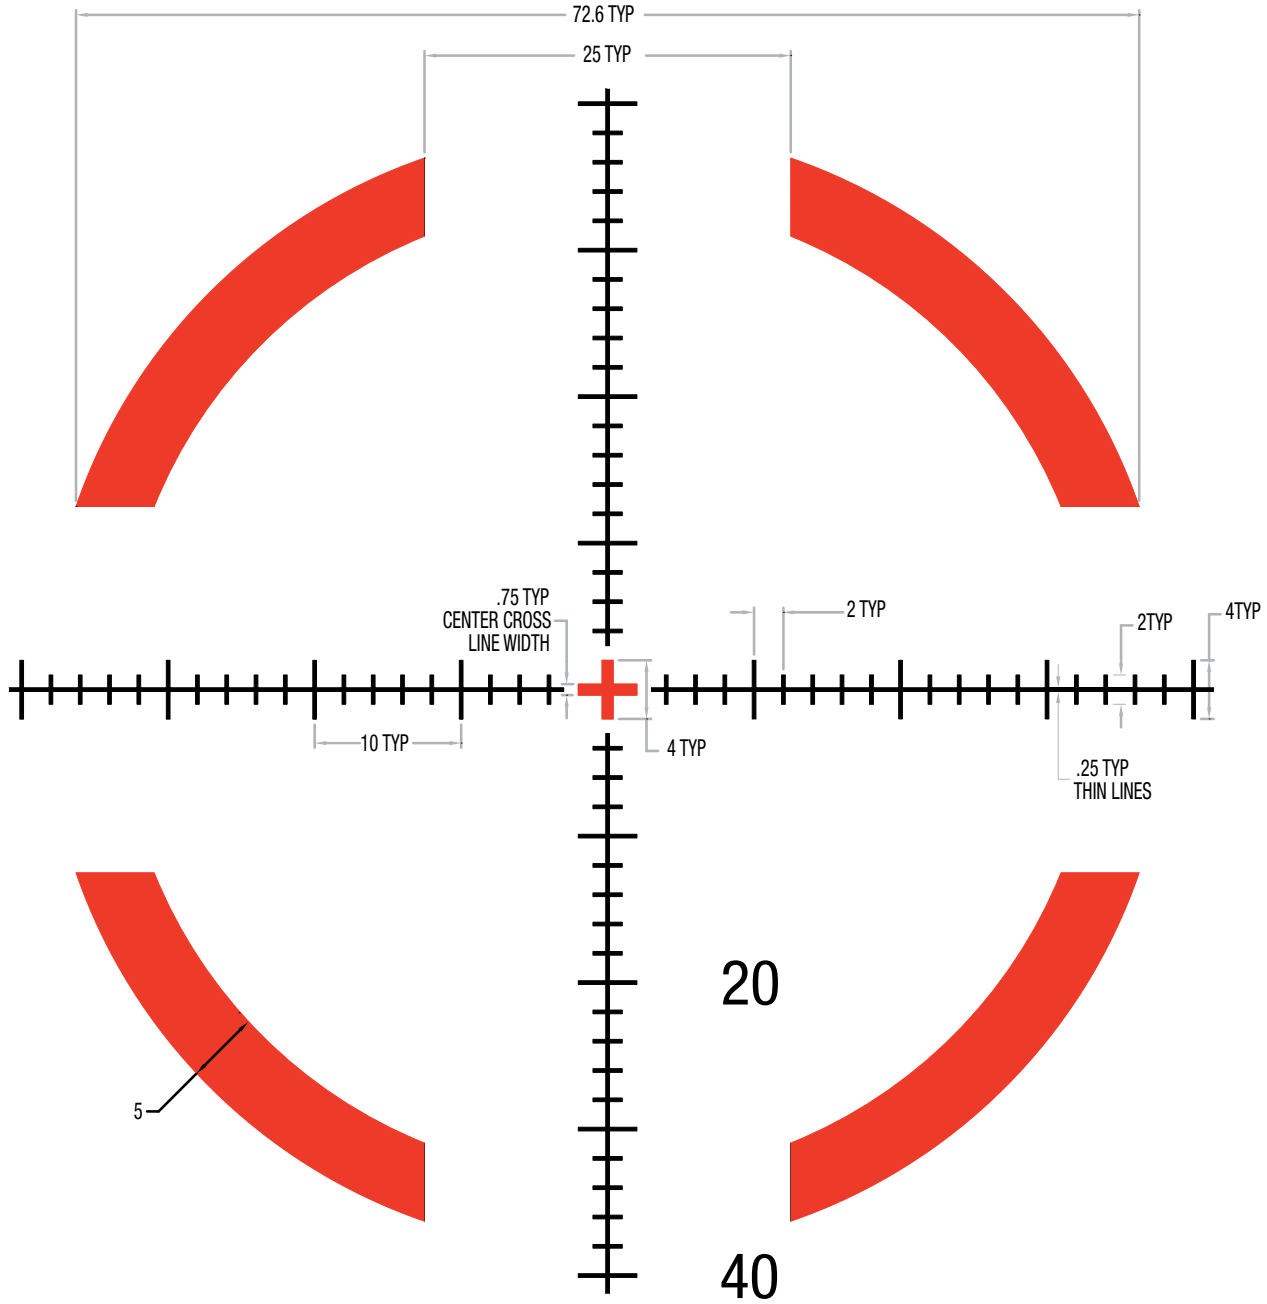

1-8X28 ACCUPOWER® MOA-SEGMENTED CIRCLE CROSS RETICLE

Available Options:

- RS27-C-1900026
- RS27-C-1900027

*reticles not drawn to scale