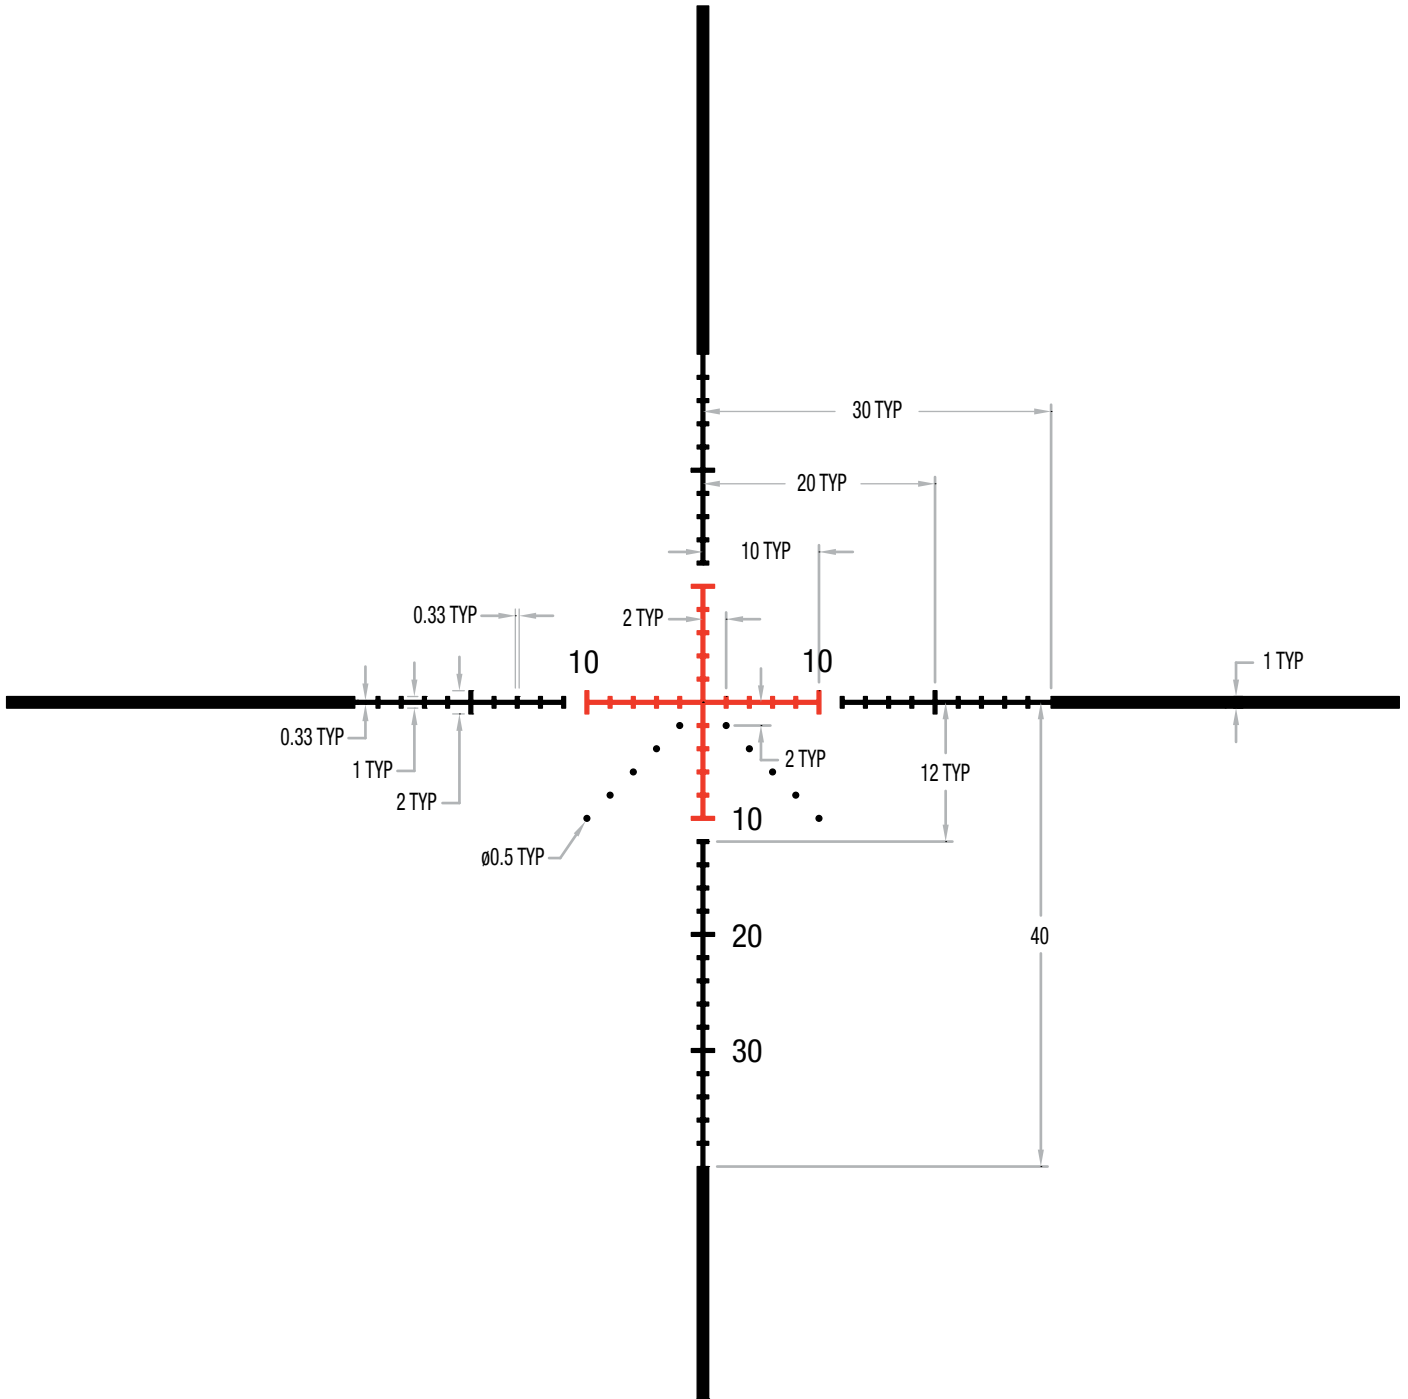

# 1-4X24 AccuPOWER<sup>®</sup> MOA-DOT RETICLE

Available Options:

■ RS24-C-1900000

■ RS24-C-1900001

*\*reticles not drawn to scale*

**Measurements at High Magnification (MOA)**

# 1-4X24 ACCUPOWER<sup>®</sup> MIL-SQUARE RETICLE

Available Options:

■ RS24-C-1900002

■ RS24-C-1900003

*\*reticles not drawn to scale*

**Measurements at High Magnification (MIL)**

# 1-4X24 ACCUPOWER<sup>®</sup> STANDARD DUPLEX RETICLE

Available Options:

■ RS24-C-1900004

■ RS24-C-1900005

*\*reticles not drawn to scale*

**Measurements at High Magnification (MOA)**

# 1-4X24 ACCUPOWER<sup>®</sup> SEGMENTED CIRCLE RETICLE

Available Options:

■ RS24-C-1900006

■ RS24-C-1900007

*\*reticles not drawn to scale*

**Measurements at High Magnification (MOA)**