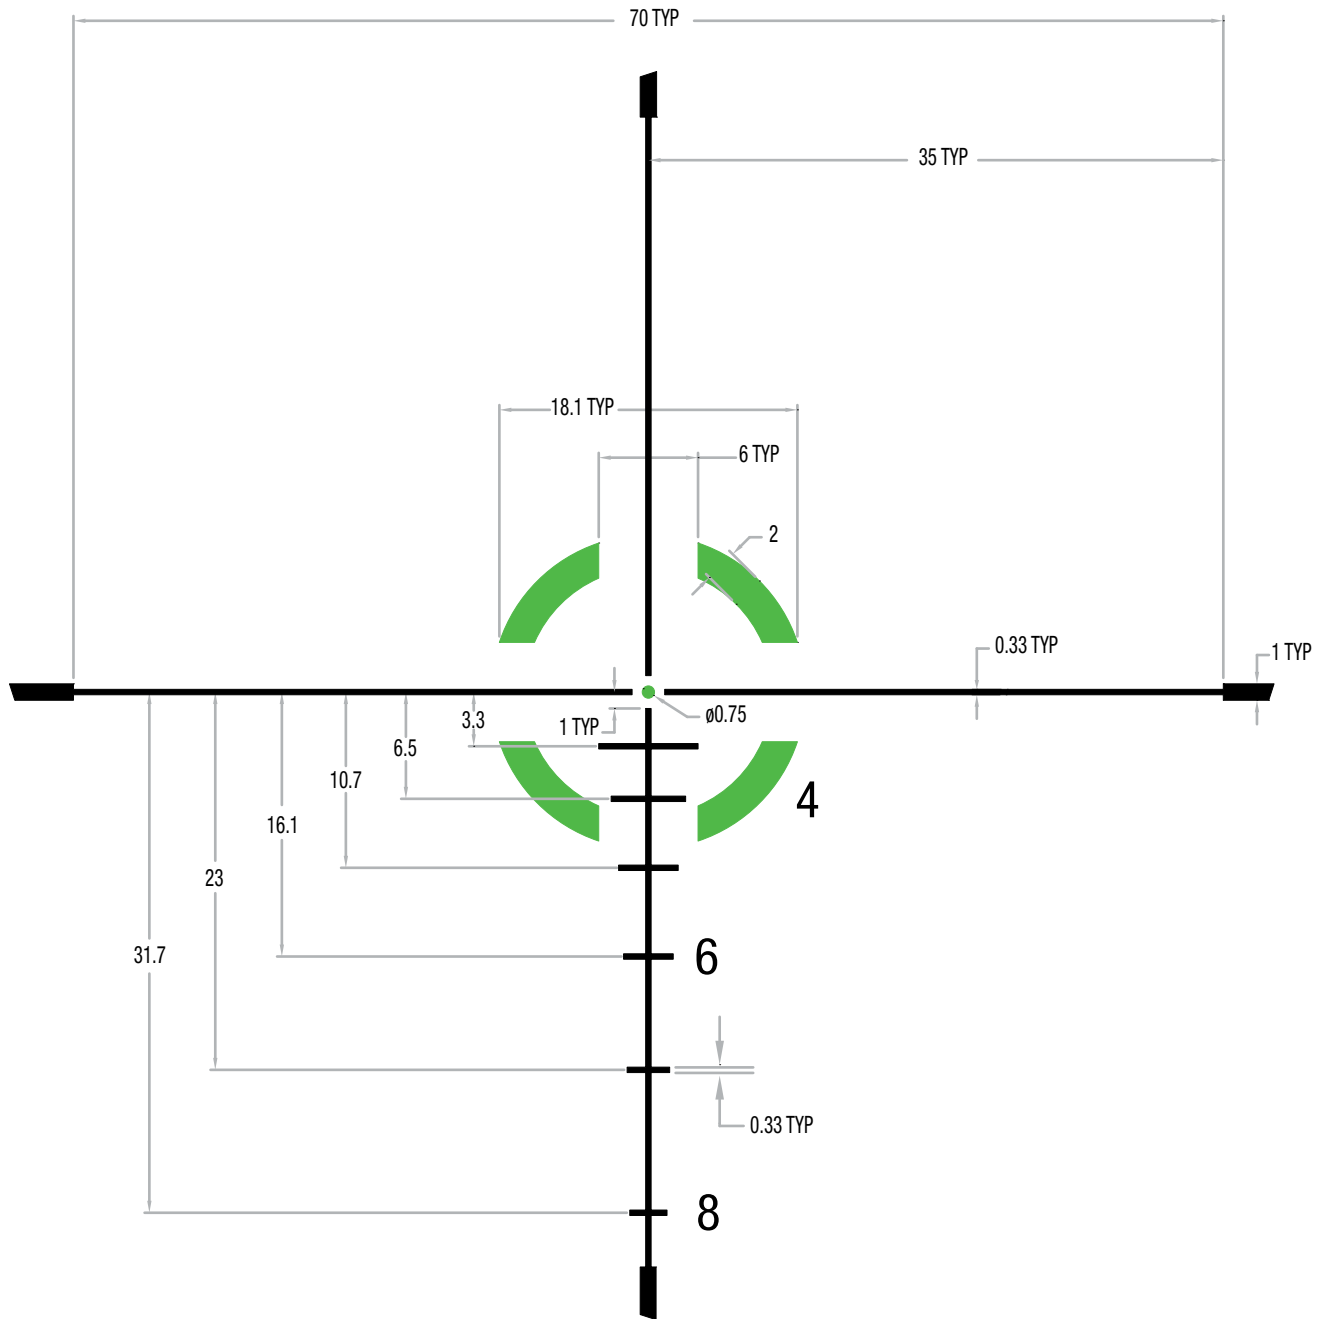

# 1-4X24 AccuPOWER<sup>®</sup> MOA-DOT RETICLE

Available Options:

■ RS24-C-1900000

■ RS24-C-1900001

*\*reticles not drawn to scale*

**Measurements at High Magnification (MOA)**

# 1-4X24 ACCUPOWER<sup>®</sup> MIL-SQUARE RETICLE

Available Options:

■ RS24-C-1900002

■ RS24-C-1900003

*\*reticles not drawn to scale*

**Measurements at High Magnification (MIL)**

# 1-4X24 ACCUPOWER<sup>®</sup> STANDARD DUPLEX RETICLE

Available Options:

■ RS24-C-1900004

■ RS24-C-1900005

*\*reticles not drawn to scale*

**Measurements at High Magnification (MOA)**

# 1-4X24 ACCUPOWER<sup>®</sup> SEGMENTED CIRCLE RETICLE

Available Options:

■ RS24-C-1900006

■ RS24-C-1900007

*\*reticles not drawn to scale*

**Measurements at High Magnification (MOA)**