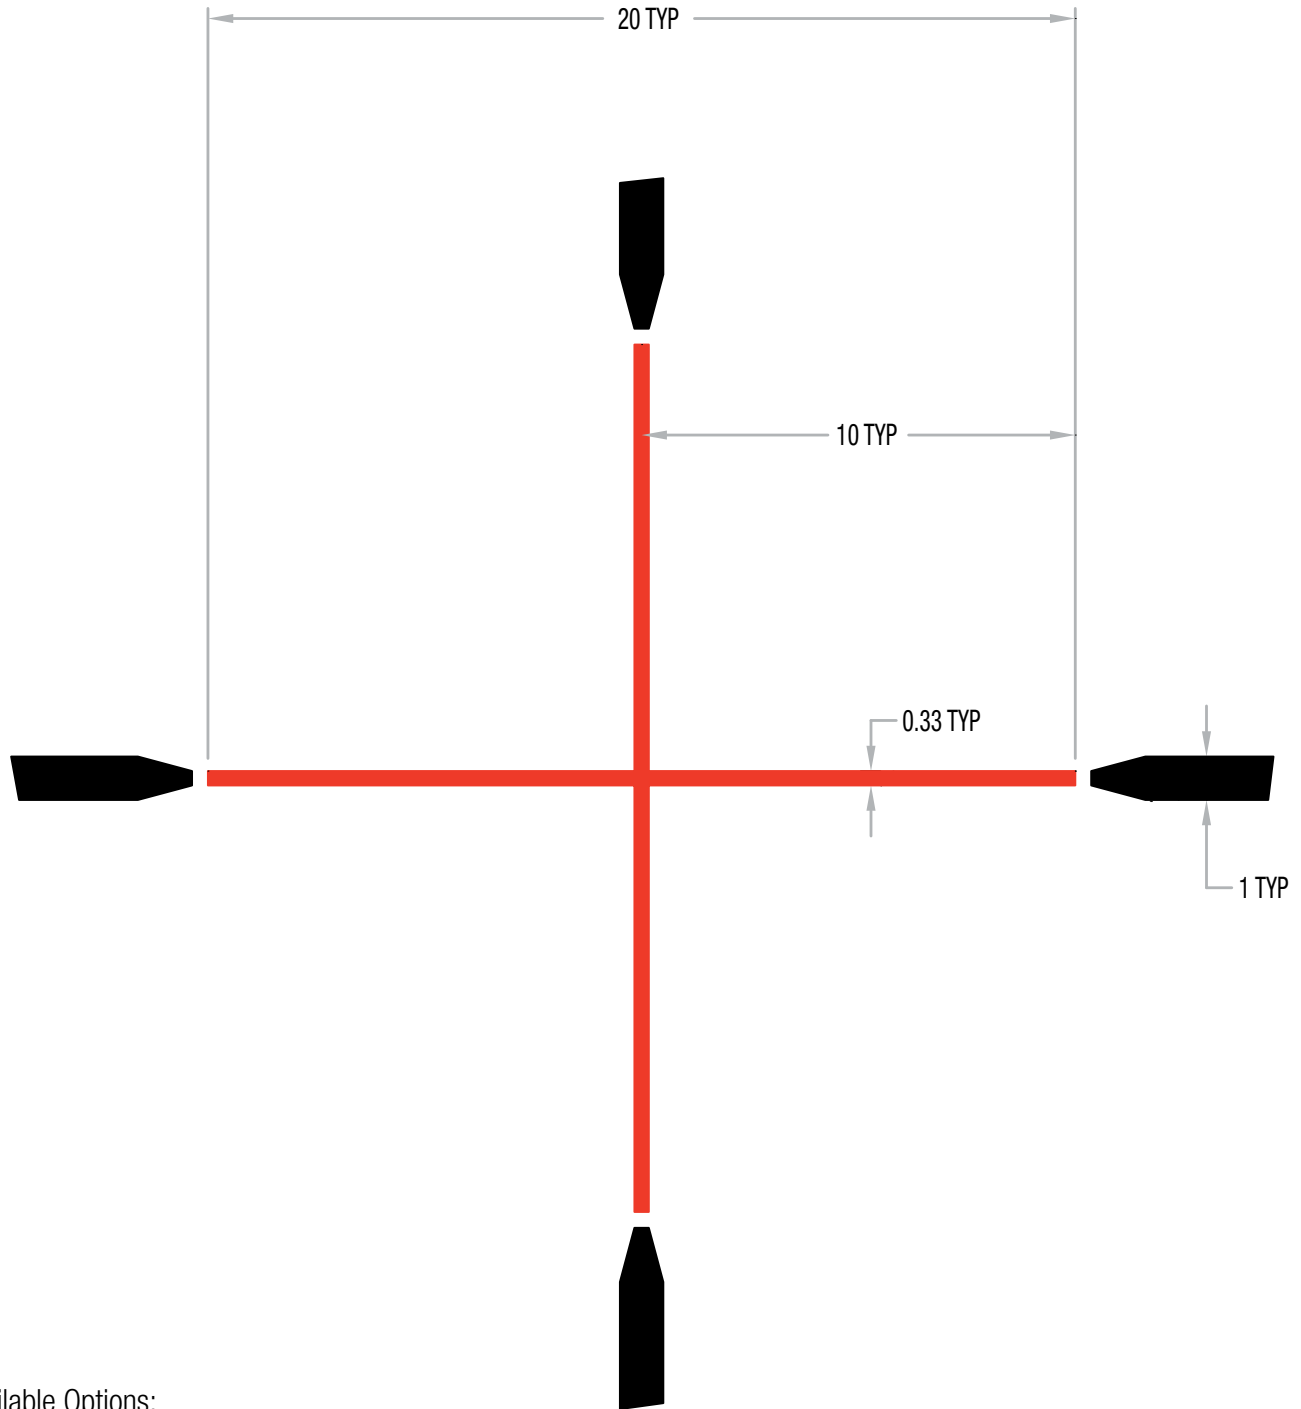

# 1-4X24 AccuPOWER<sup>®</sup> MOA-DOT RETICLE

Available Options:

■ RS24-C-1900000

■ RS24-C-1900001

*\*reticles not drawn to scale*

**Measurements at High Magnification (MOA)**

# 1-4X24 ACCUPOWER<sup>®</sup> MIL-SQUARE RETICLE

Available Options:

■ RS24-C-1900002

■ RS24-C-1900003

*\*reticles not drawn to scale*

**Measurements at High Magnification (MIL)**

# 1-4X24 ACCUPOWER<sup>®</sup> STANDARD DUPLEX RETICLE

Available Options:

■ RS24-C-1900004

■ RS24-C-1900005

*\*reticles not drawn to scale*

**Measurements at High Magnification (MOA)**

# 1-4X24 ACCUPOWER<sup>®</sup> SEGMENTED CIRCLE RETICLE

Available Options:

■ RS24-C-1900006

■ RS24-C-1900007

*\*reticles not drawn to scale*

**Measurements at High Magnification (MOA)**