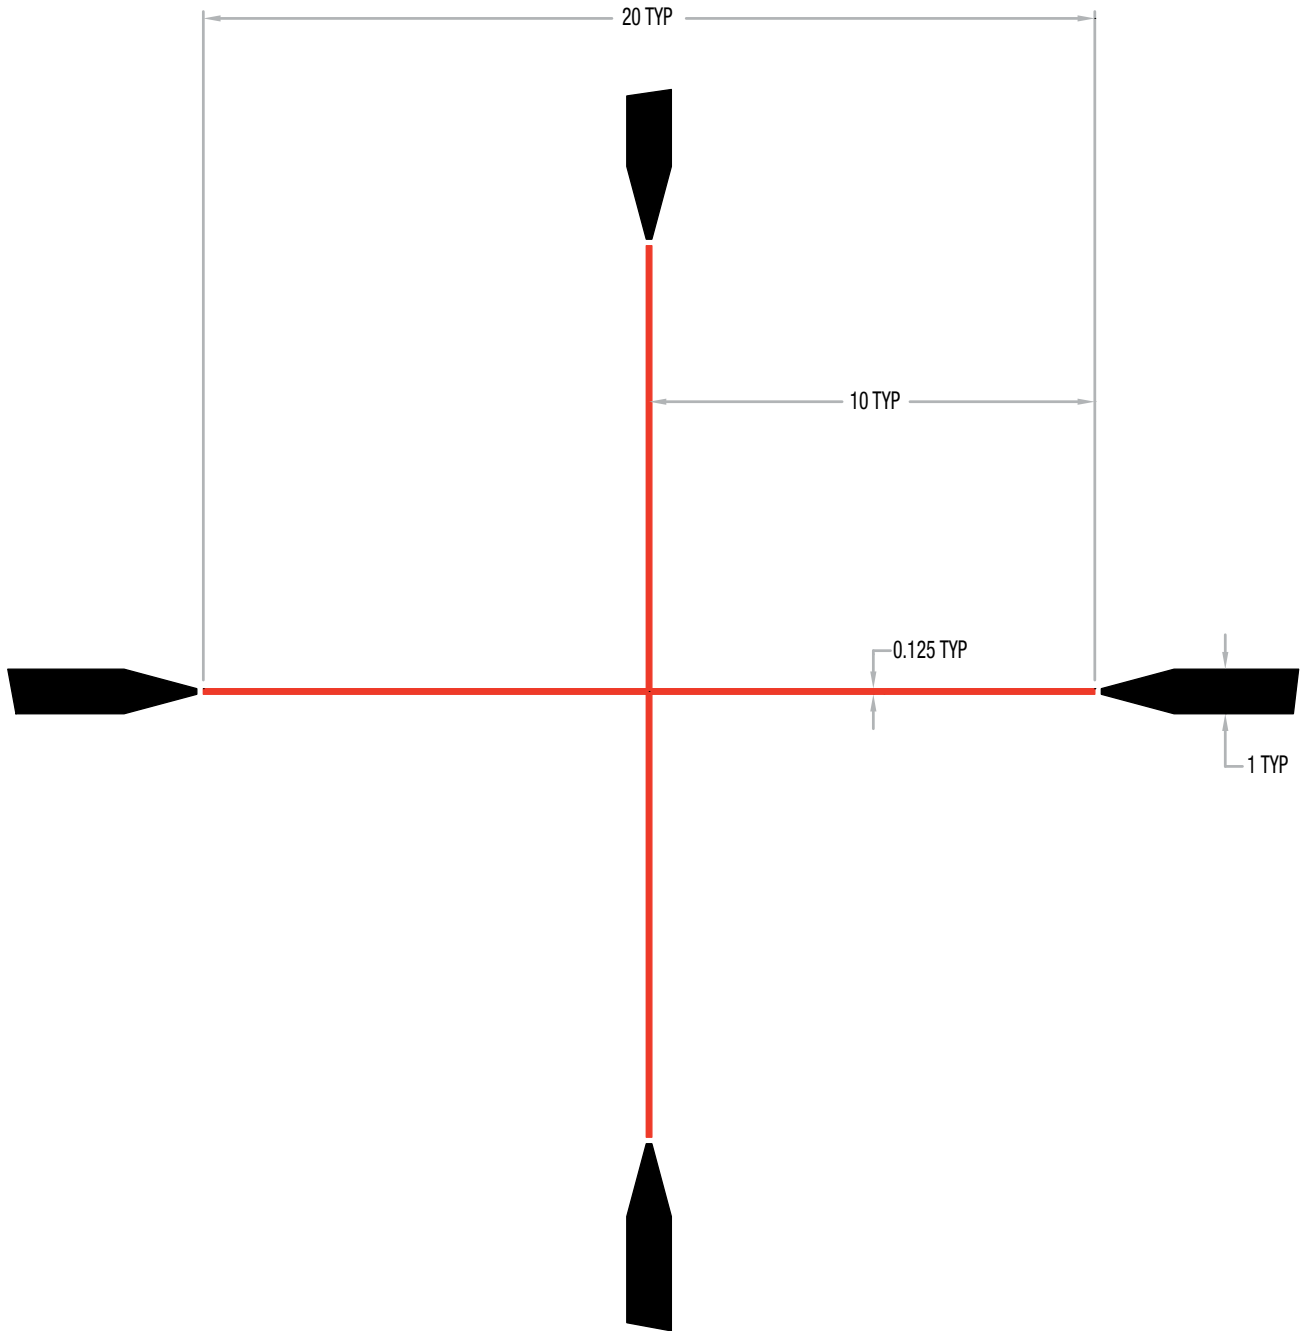

# 2.5-10X56 AccuPOWER<sup>®</sup> MIL-SQUARE RETICLE

Available Options:

■ RS22-C-1900016

■ RS22-C-1900017

*\*reticles not drawn to scale*

**Measurements at High Magnification (MIL)**

# 2.5-10X56 ACCUPOWER<sup>®</sup> STANDARD DUPLEX RETICLE

Available Options:

■ RS22-C-1900018

■ RS22-C-1900019

*\*reticles not drawn to scale*

**Measurements at High Magnification (MOA)**