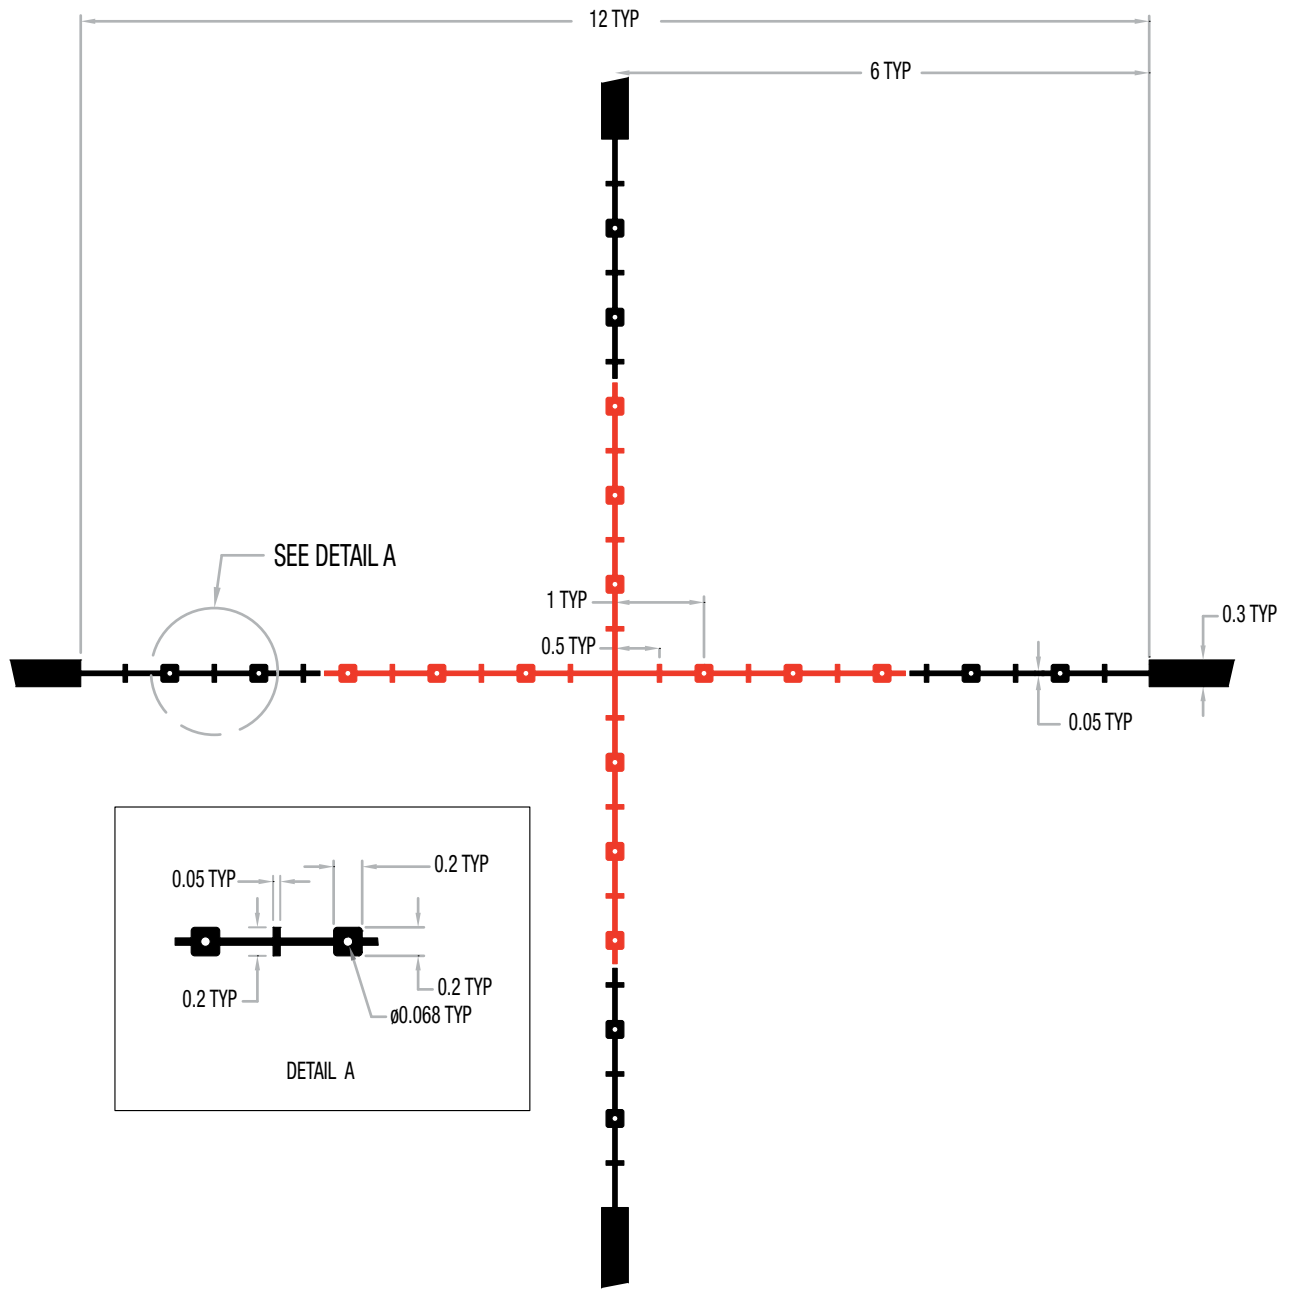

# 2.5-10X56 AccuPOWER<sup>®</sup> MIL-SQUARE RETICLE

Available Options:

■ RS22-C-1900016

■ RS22-C-1900017

*\*reticles not drawn to scale*

**Measurements at High Magnification (MIL)**

# 2.5-10X56 ACCUPOWER<sup>®</sup> STANDARD DUPLEX RETICLE

Available Options:

■ RS22-C-1900018

■ RS22-C-1900019

*\*reticles not drawn to scale*

**Measurements at High Magnification (MOA)**

# 3-9X40 AccuPOWER® MOA-DOT RETICLE

Available Options:

■ RS20-C-1900008

■ RS20-C-1900009

*\*reticles not drawn to scale*

**Measurements at High Magnification (MOA)**

# 3-9X40 AccuPOWER<sup>®</sup> MIL-SQUARE RETICLE

Available Options:

■ RS20-C-1900010

■ RS20-C-1900011

*\*reticles not drawn to scale*

**Measurements at High Magnification (MIL)**