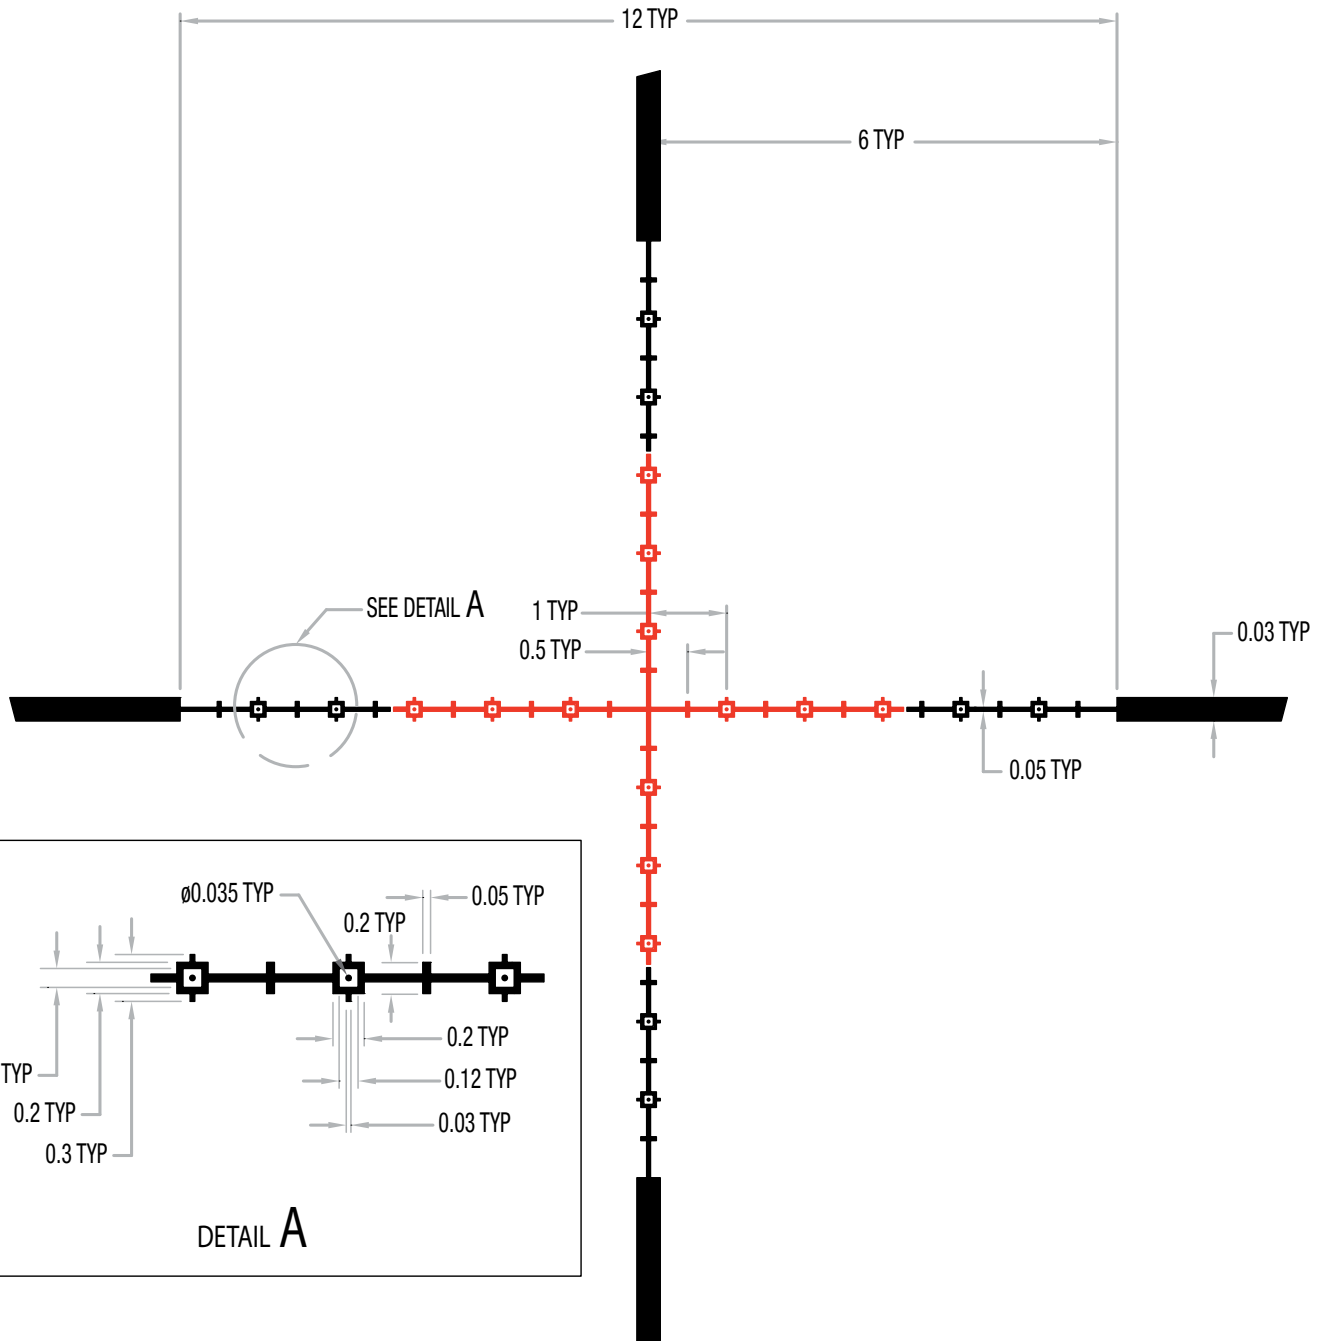

# 1-4X24 AccuPOWER<sup>®</sup> MOA-DOT RETICLE

Available Options:

■ RS24-C-1900000

■ RS24-C-1900001

*\*reticles not drawn to scale*

**Measurements at High Magnification (MOA)**

# 1-4X24 ACCUPOWER<sup>®</sup> MIL-SQUARE RETICLE

Available Options:

■ RS24-C-1900002

■ RS24-C-1900003

*\*reticles not drawn to scale*

**Measurements at High Magnification (MIL)**

# 2.5-10X56 AccuPOWER<sup>®</sup> MOA-DOT RETICLE

Available Options:

■ RS22-C-1900014

■ RS22-C-1900015

*\*reticles not drawn to scale*

**Measurements at High Magnification (MOA)**

# 2.5-10X56 AccuPOWER<sup>®</sup> MIL-SQUARE RETICLE

Available Options:

■ RS22-C-1900016

■ RS22-C-1900017

*\*reticles not drawn to scale*

**Measurements at High Magnification (MIL)**