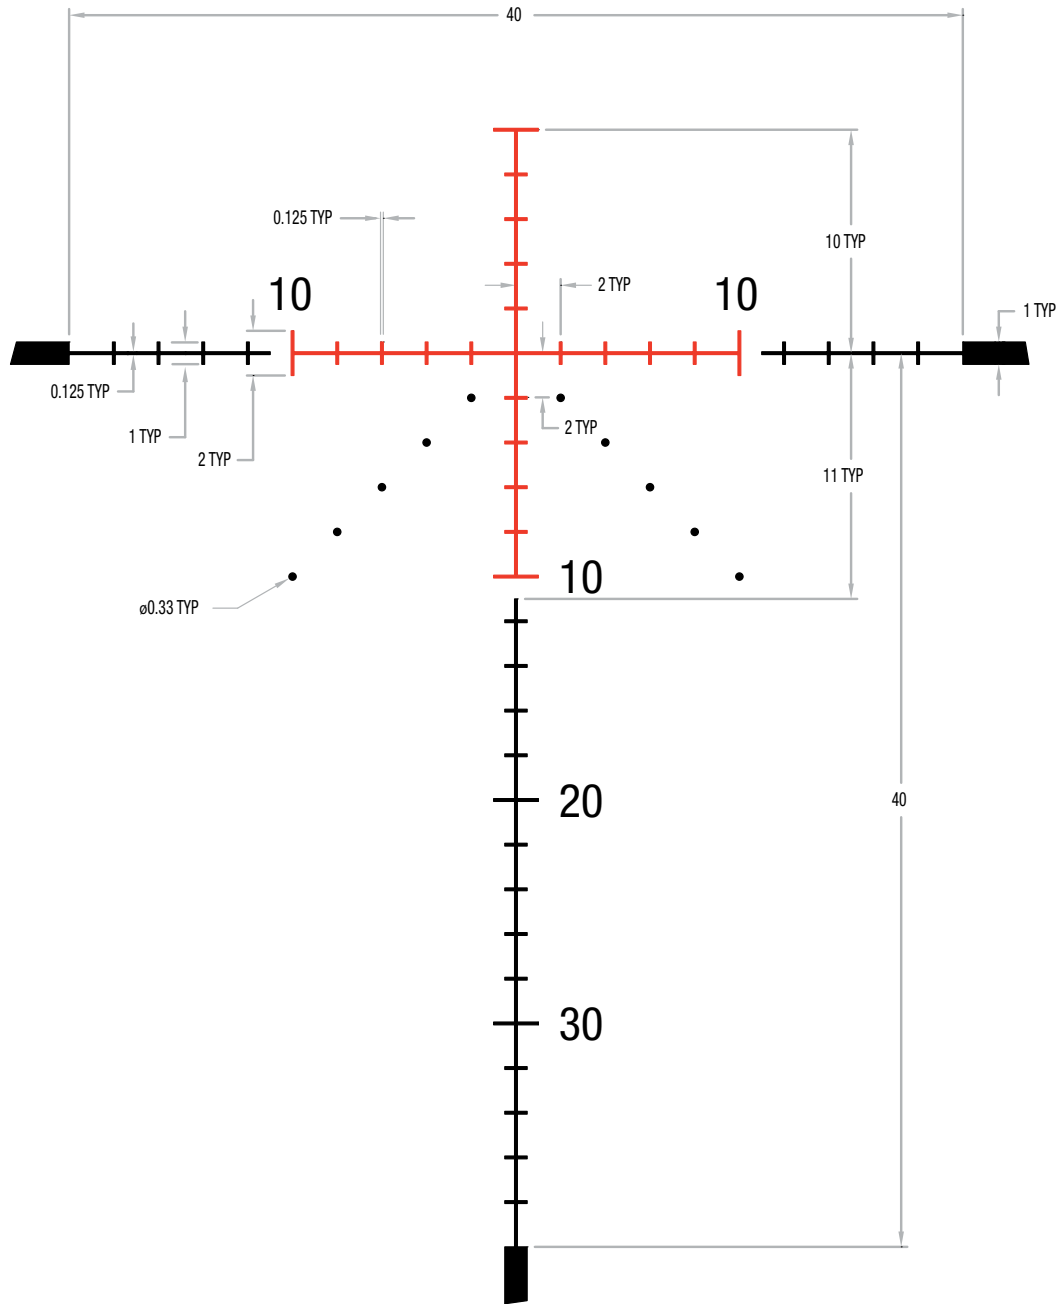

3-9X40 AccuPOWER® MOA-DOT RETICLE

Available Options:

■ RS20-C-1900008

■ RS20-C-1900009

*reticles not drawn to scale

Measurements at High Magnification (MOA)