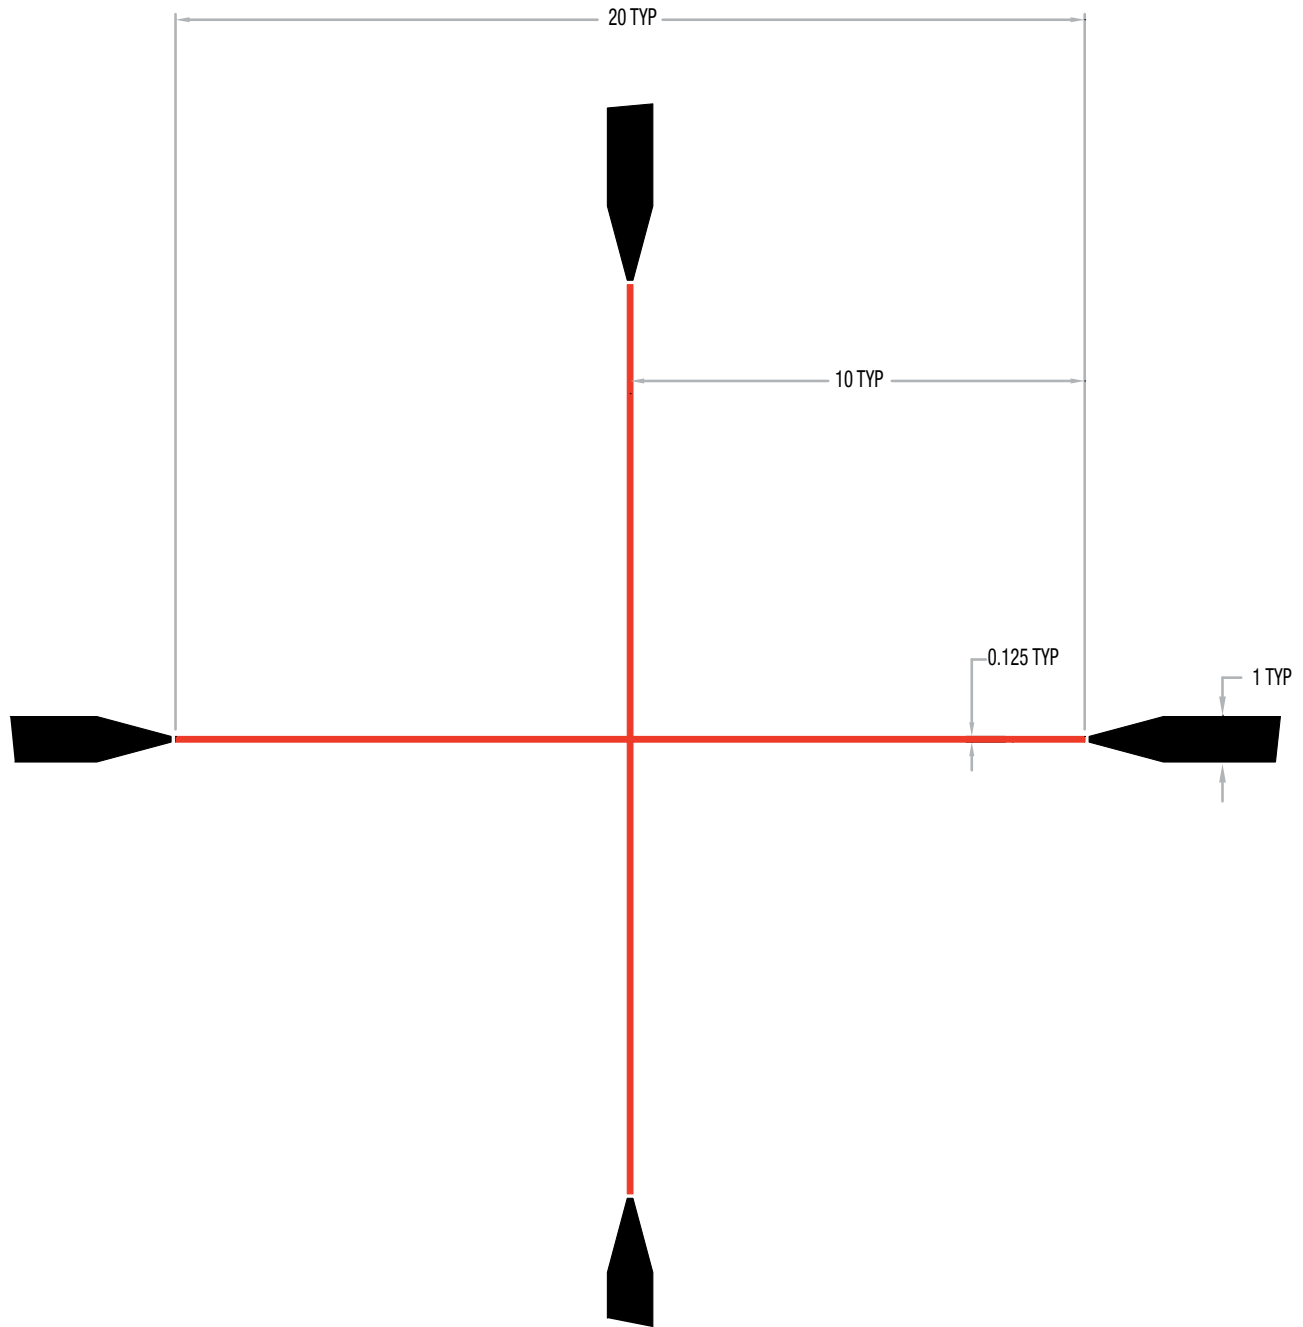

4-16X50 AccuPower® STANDARD DUPLEX RETICLE

Available Options:

■ RS29-C-1900024

■ RS29-C-1900025

*reticles not drawn to scale

Measurements at High Magnification (MOA)