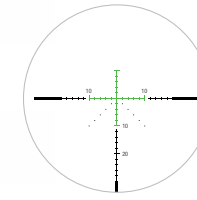

30mm Riflescope with Duplex Crosshair Reticle

Black: ■ RS29-C-1900024 ■ RS29-C-1900025

MOA Crosshair