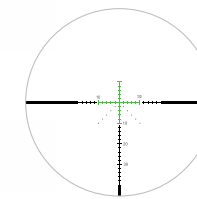

MOA Crosshair