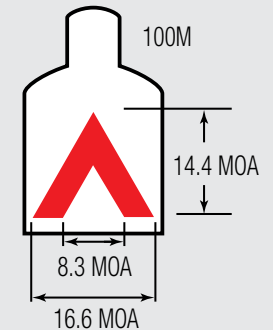

Trijicon TriPower® Reticle:

Trijicon Fiber Optics

Trijicon's ultra-reliable fiber-optics system adjusts the brightness level and contrast of the reticle to the available ambient light. The chevron-shaped reticle presents a crisp, clear aiming point, even in the brightest light.

Battery Illumination Switch

Trijicon's Tritium-Illuminated Reticle

Thanks to Trijicon's tritium-powered phosphor lamp, the reticle provides a distinct aiming point, even in total darkness.

Threaded Objective and Eyepiece

Enables mounting of various adapters, secondary mounts or lens covers, including flip covers.

Waterproof

Completely sealed and waterproof to a depth of 100 feet /30 meters.